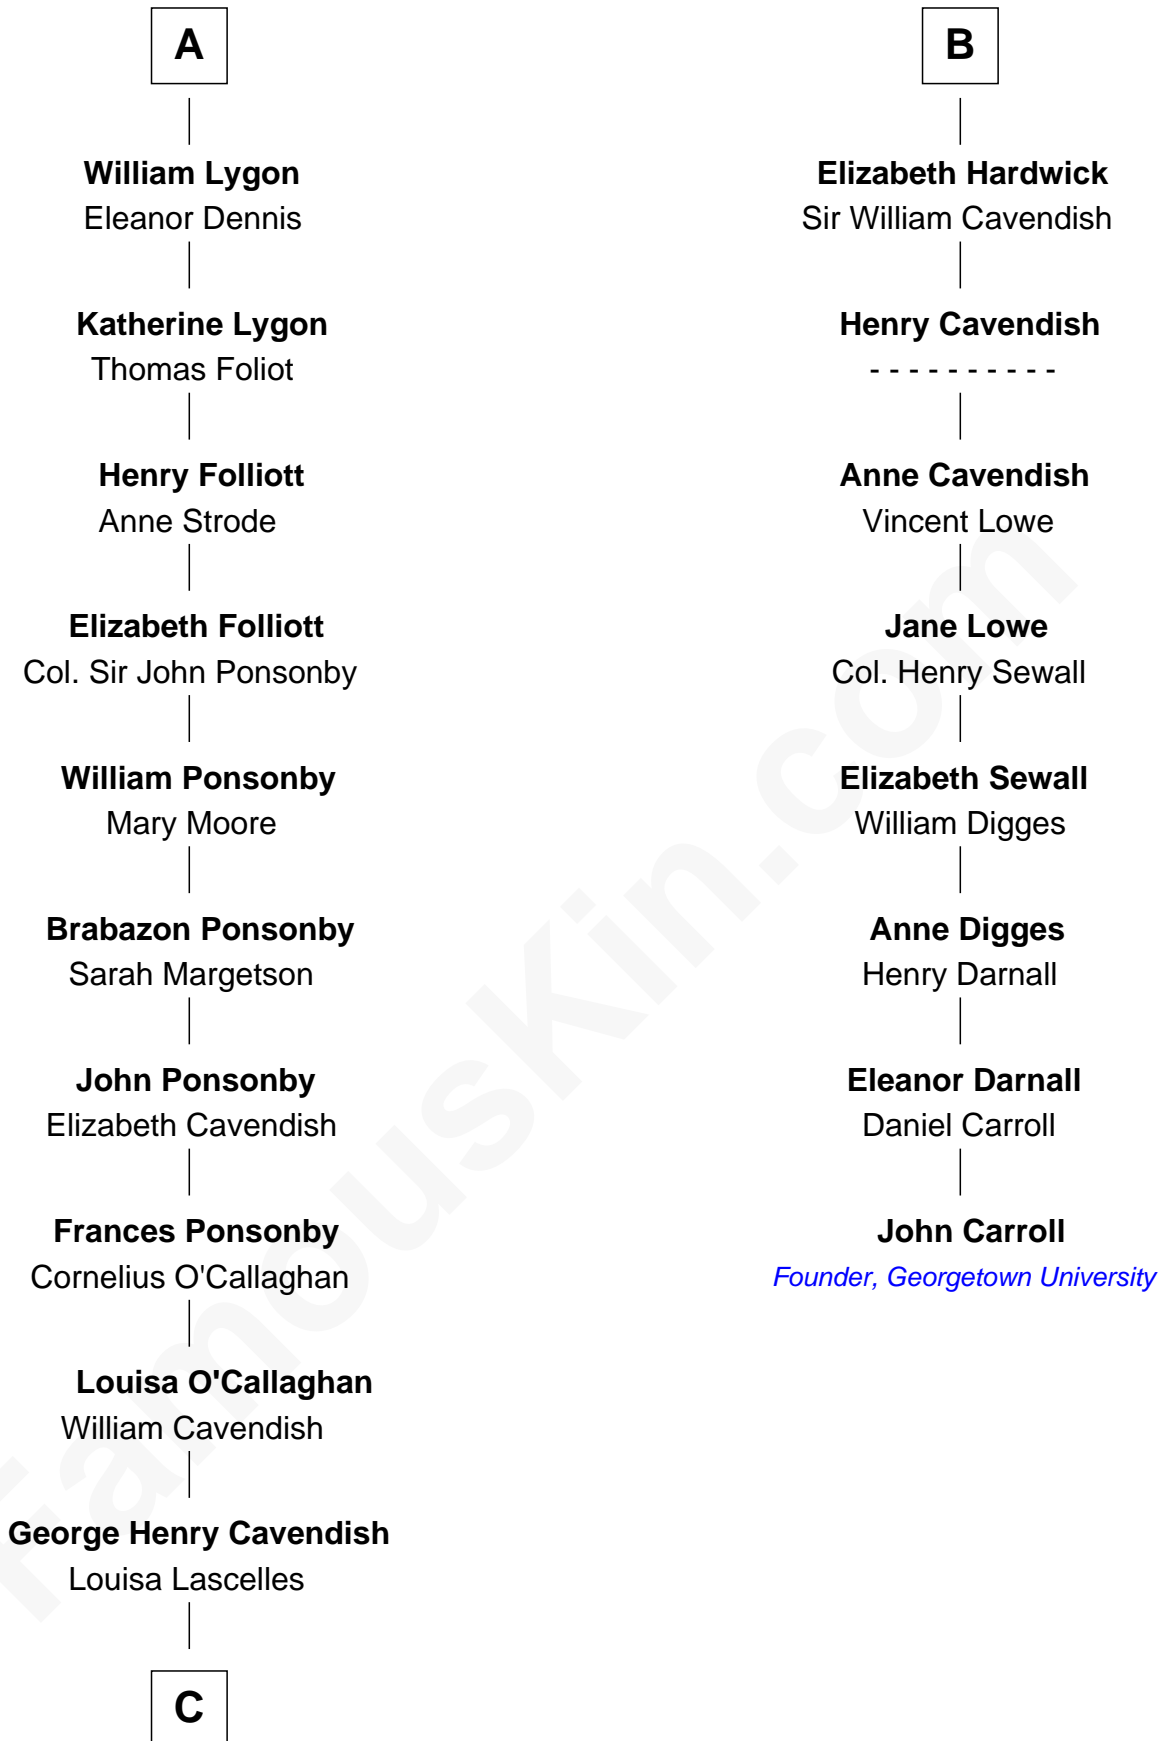

FamousKin.com Relationship Chart of

Sarah Ferguson

Duchess of York

14th cousin 7 times removed of

John Carroll

Founder of Georgetown University

Sir Ralph Basset

Joan - - - - -

C

—
Susan Henrietta Cavendish

Henry Robert Brand

—
Margaret Brand

Algernon Francis Holford Ferguson

—
Andrew Henry Ferguson

Marian Louisa Montagu-Douglas-Scott

—
Ronald Ivor Ferguson

Susan Mary Wright

—
Sarah Ferguson

Duchess of York

FamousKin.com