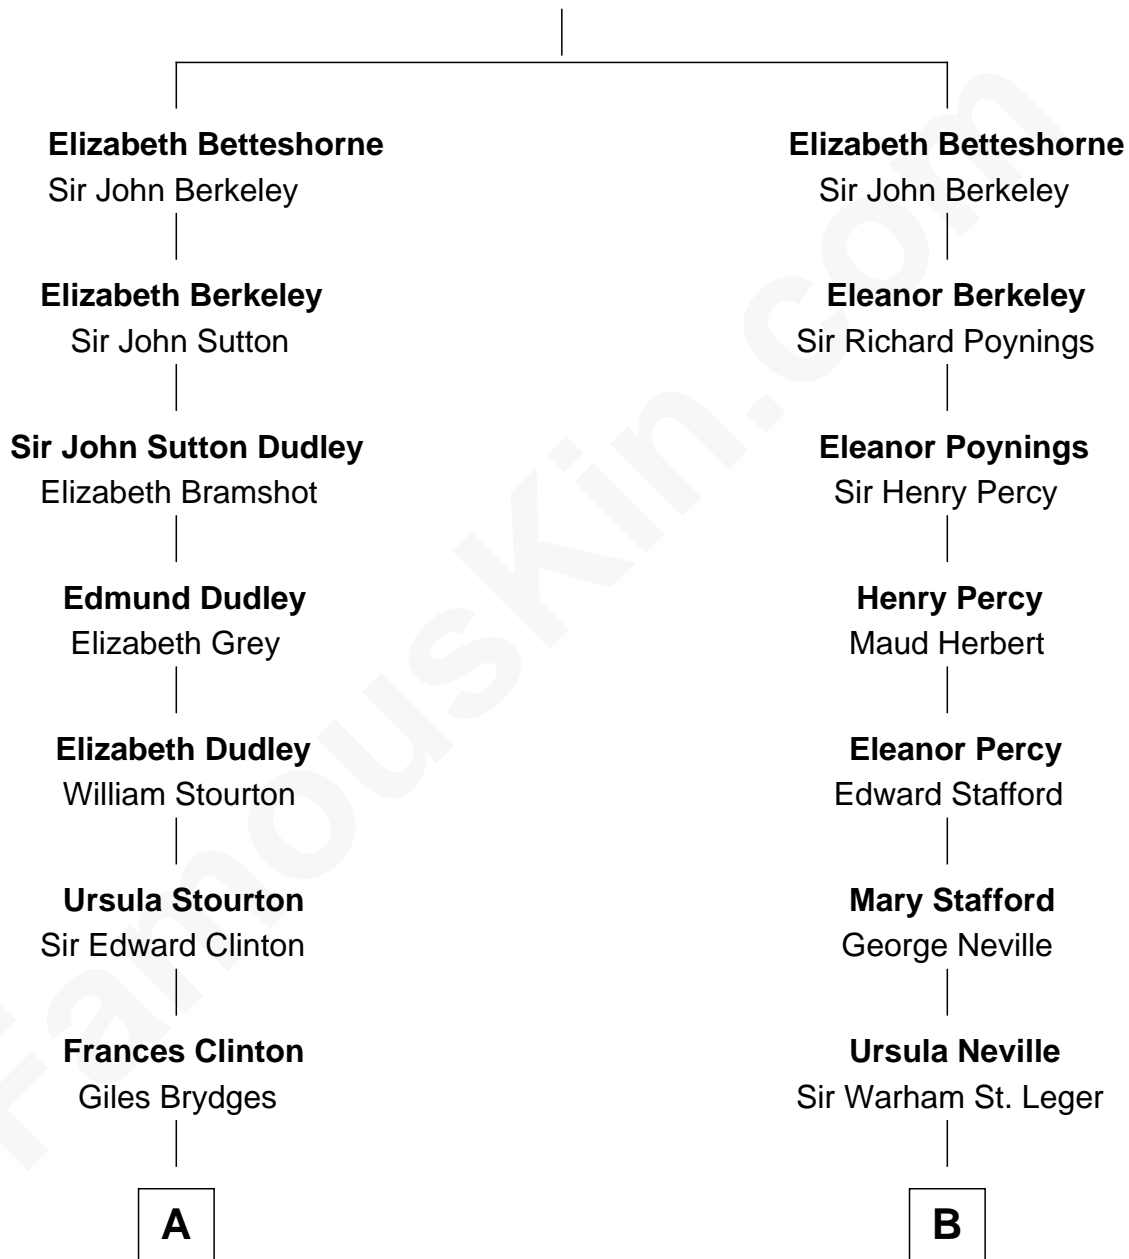

FamousKin.com Relationship Chart of

Sarah Ferguson

Duchess of York

13th cousin 6 times removed of

John Carroll

Founder of Georgetown University

Sir John de Betteshorne

A

Catherine Brydges

Francis Russell

Sir William Russell

Anne Carr

William Russell

Rachel Wriothesley

Sir Wriothesley Russell

Elizabeth Howland