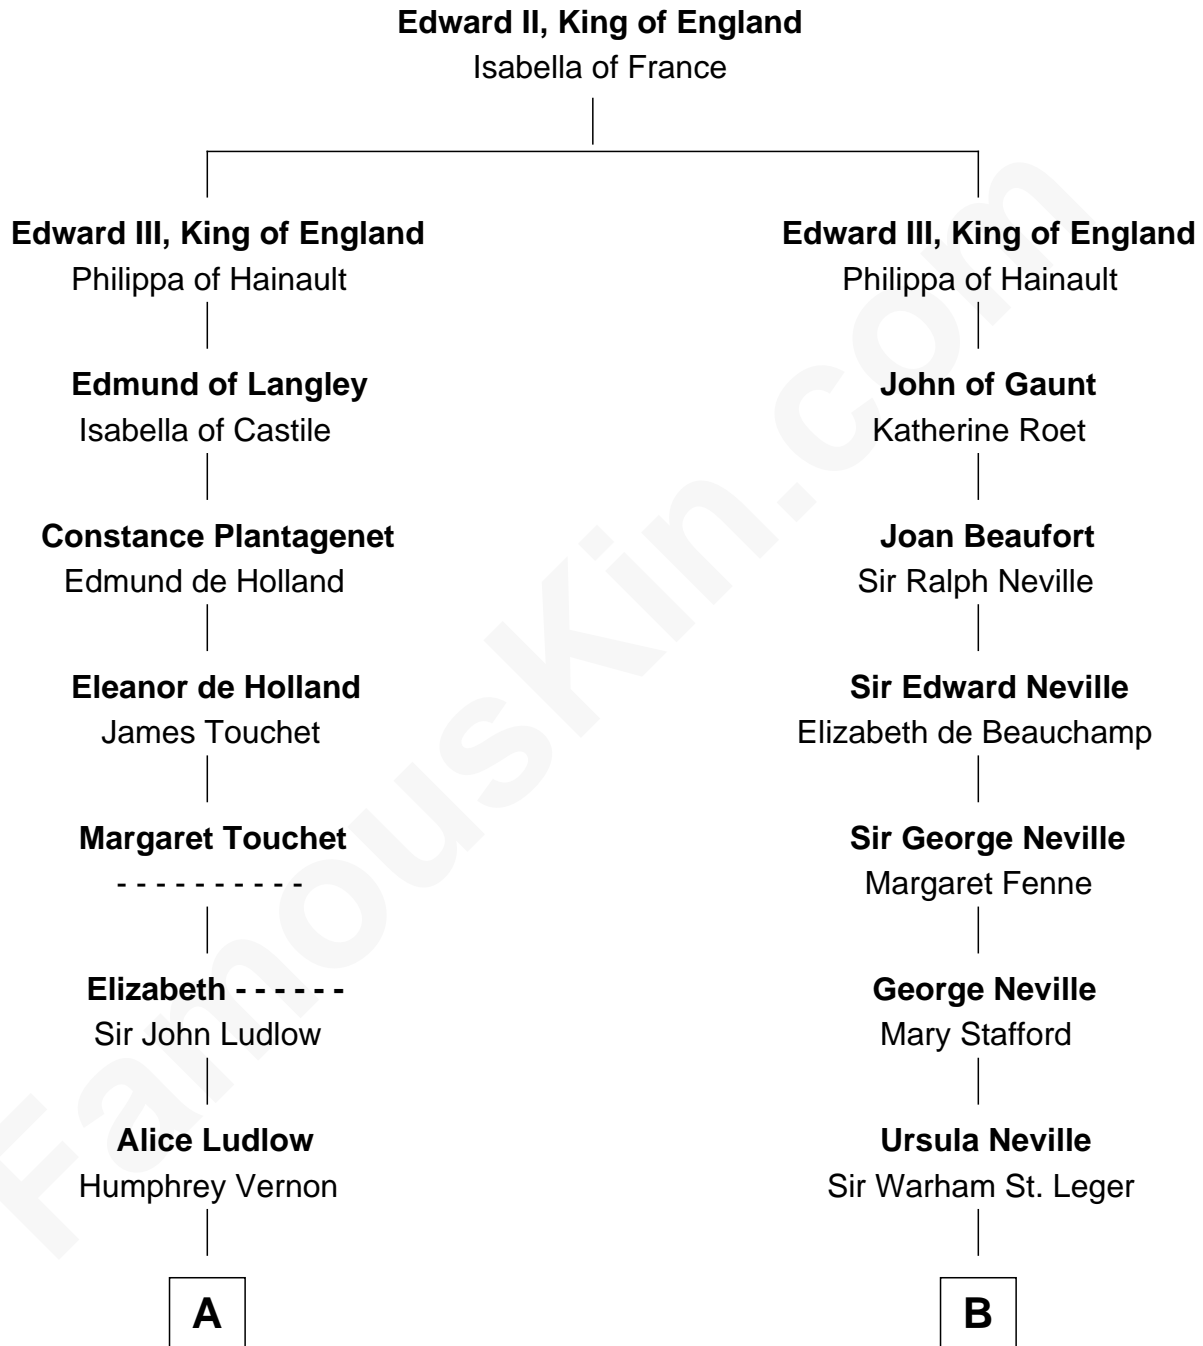

# FamousKin.com Relationship Chart of

**Sarah Ferguson**

*Duchess of York*

13th cousin 8 times removed of

**John Carroll**

*Founder of Georgetown University*

**C**

**Louisa Jane Hamilton**

William Henry Walter Montagu-Douglas-Scott

**Herbert Andrew Montagu-Douglas-Scott**

Marie Josephine Edwards

**Marian Louisa Montagu-Douglas-Scott**

Andrew Henry Ferguson

**Ronald Ivor Ferguson**

Susan Mary Wright

**Sarah Ferguson**

*Duchess of York*