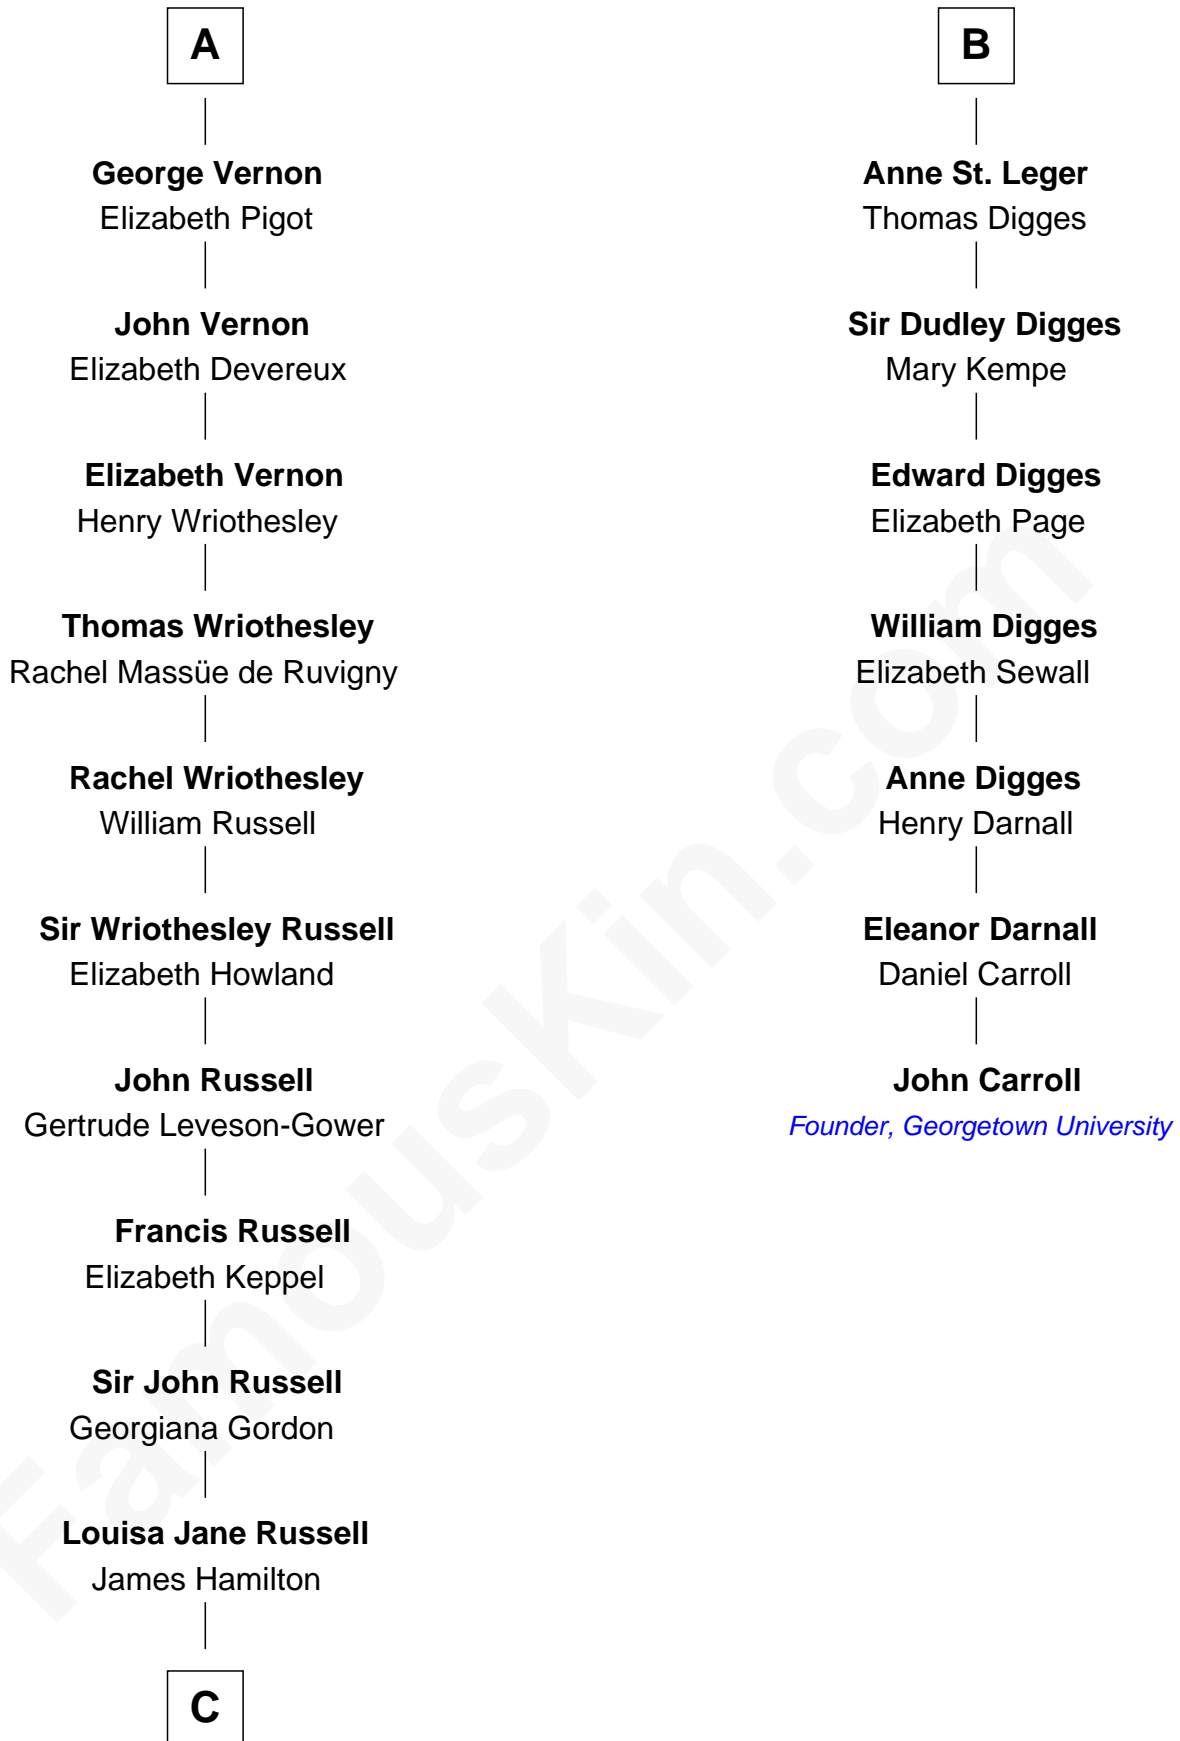

# FamousKin.com Relationship Chart of

**Sarah Ferguson**

*Duchess of York*

13th cousin 8 times removed of

**John Carroll**

*Founder of Georgetown University*

**C**

**Louisa Jane Hamilton**

William Henry Walter Montagu-Douglas-Scott

**Herbert Andrew Montagu-Douglas-Scott**

Marie Josephine Edwards

**Marian Louisa Montagu-Douglas-Scott**

Andrew Henry Ferguson

**Ronald Ivor Ferguson**

Susan Mary Wright

**Sarah Ferguson**

*Duchess of York*