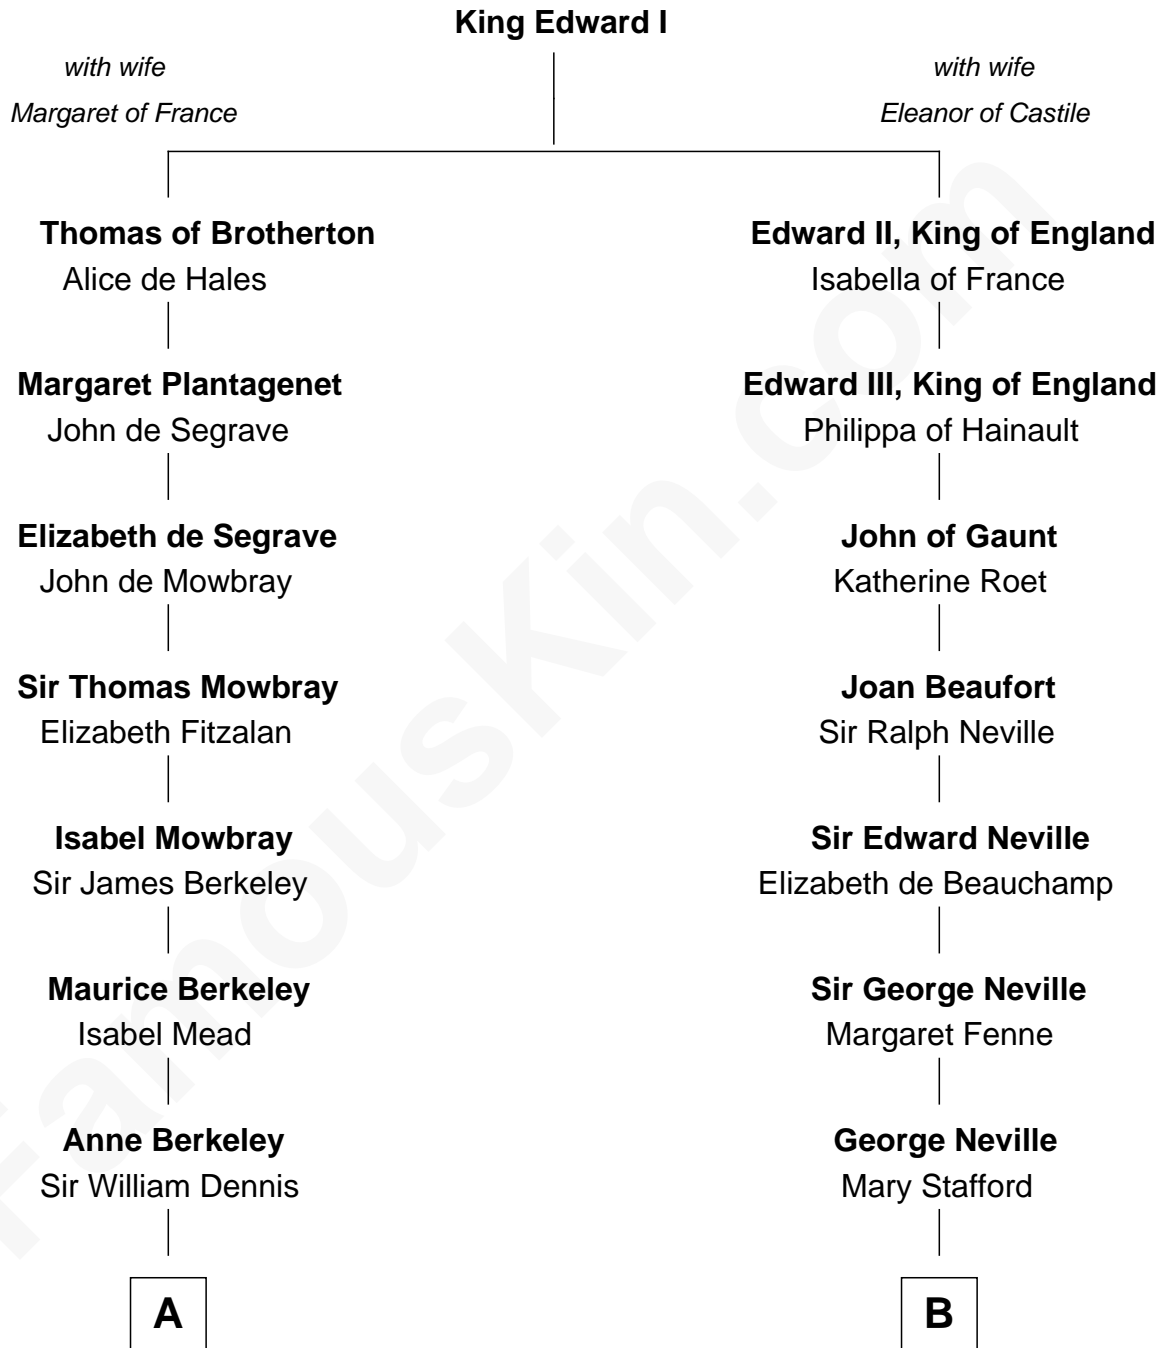

FamousKin.com

Relationship Chart of

Sarah Ferguson

Duchess of York

14th cousin 7 times removed of

John Carroll
Founder of Georgetown University

C

—
Susan Henrietta Cavendish

Henry Robert Brand

—
Margaret Brand

Algernon Francis Holford Ferguson

—
Andrew Henry Ferguson

Marian Louisa Montagu-Douglas-Scott

—
Ronald Ivor Ferguson

Susan Mary Wright

—
Sarah Ferguson