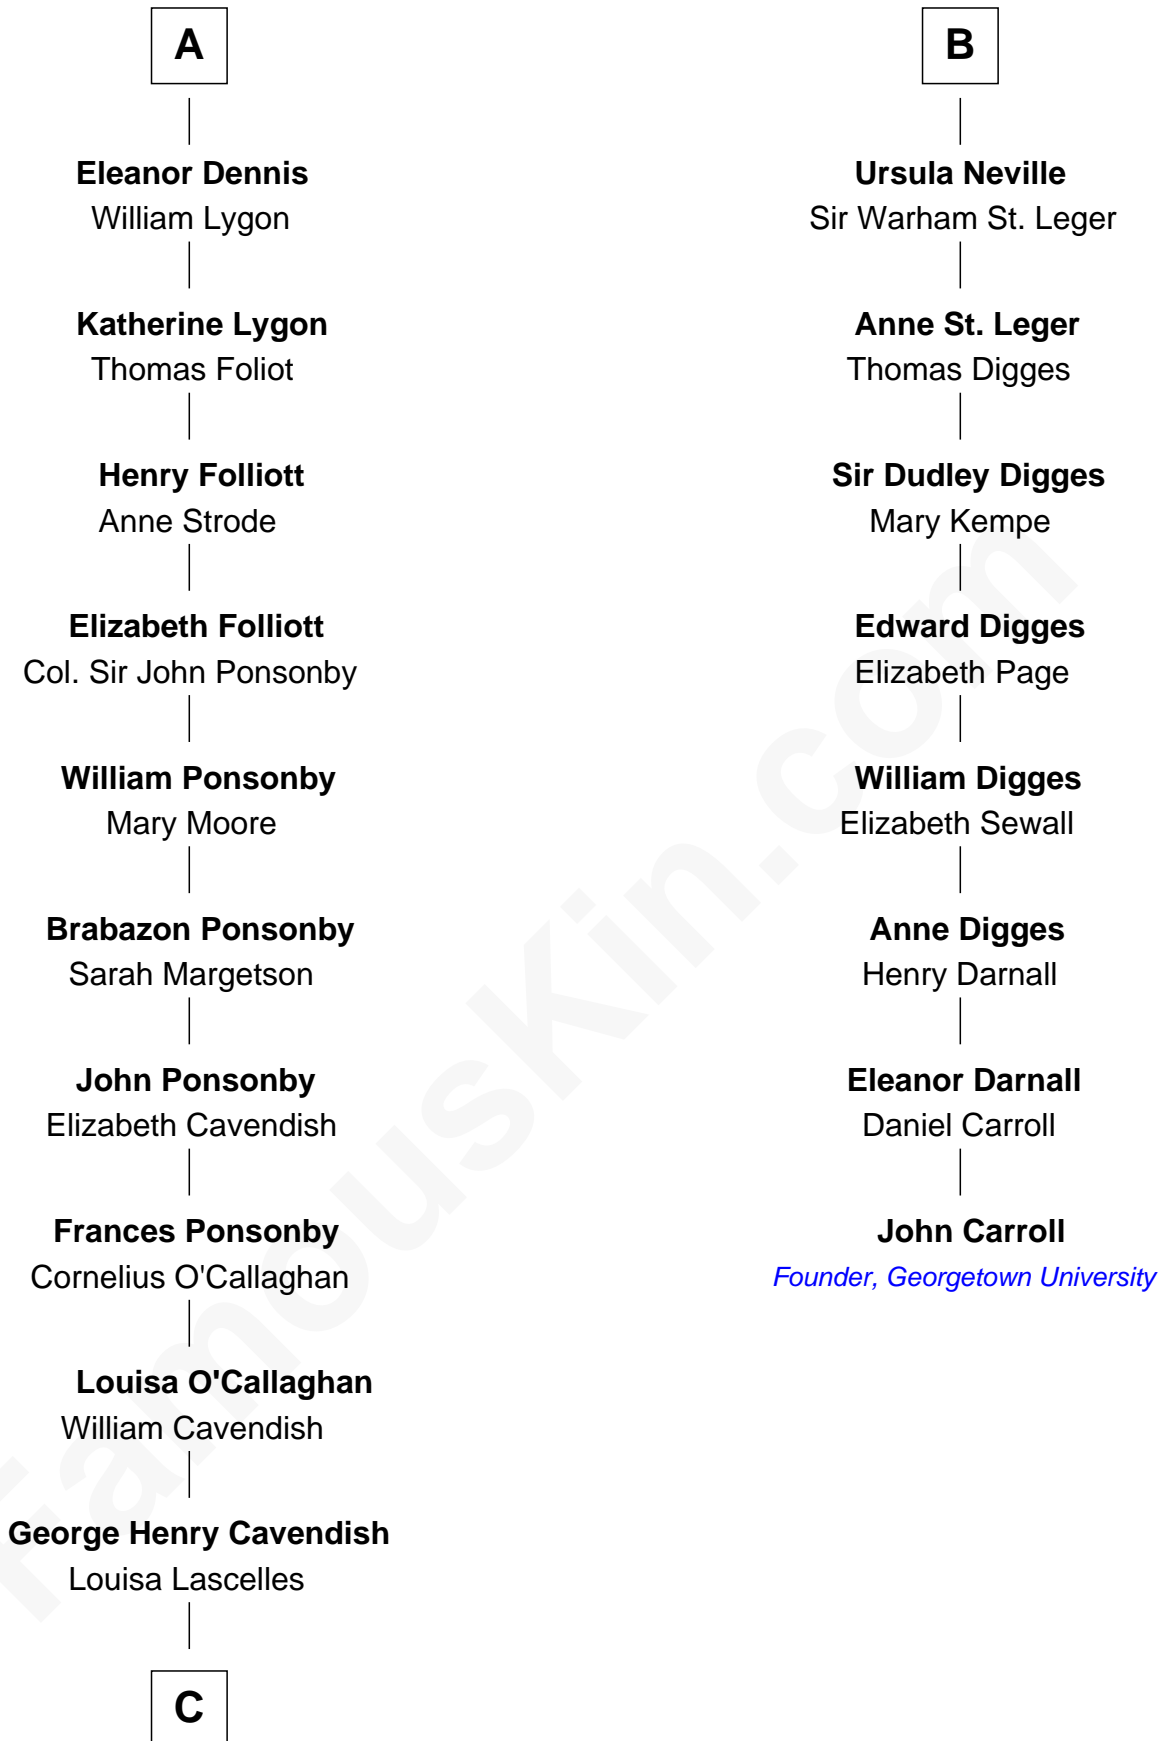

FamousKin.com

Relationship Chart of

Sarah Ferguson

Duchess of York

14th cousin 7 times removed of

John Carroll
Founder of Georgetown University

C

—
Susan Henrietta Cavendish

Henry Robert Brand

—
Margaret Brand

Algernon Francis Holford Ferguson

—
Andrew Henry Ferguson

Marian Louisa Montagu-Douglas-Scott

—
Ronald Ivor Ferguson

Susan Mary Wright

—
Sarah Ferguson

Duchess of York

FamousKin.com