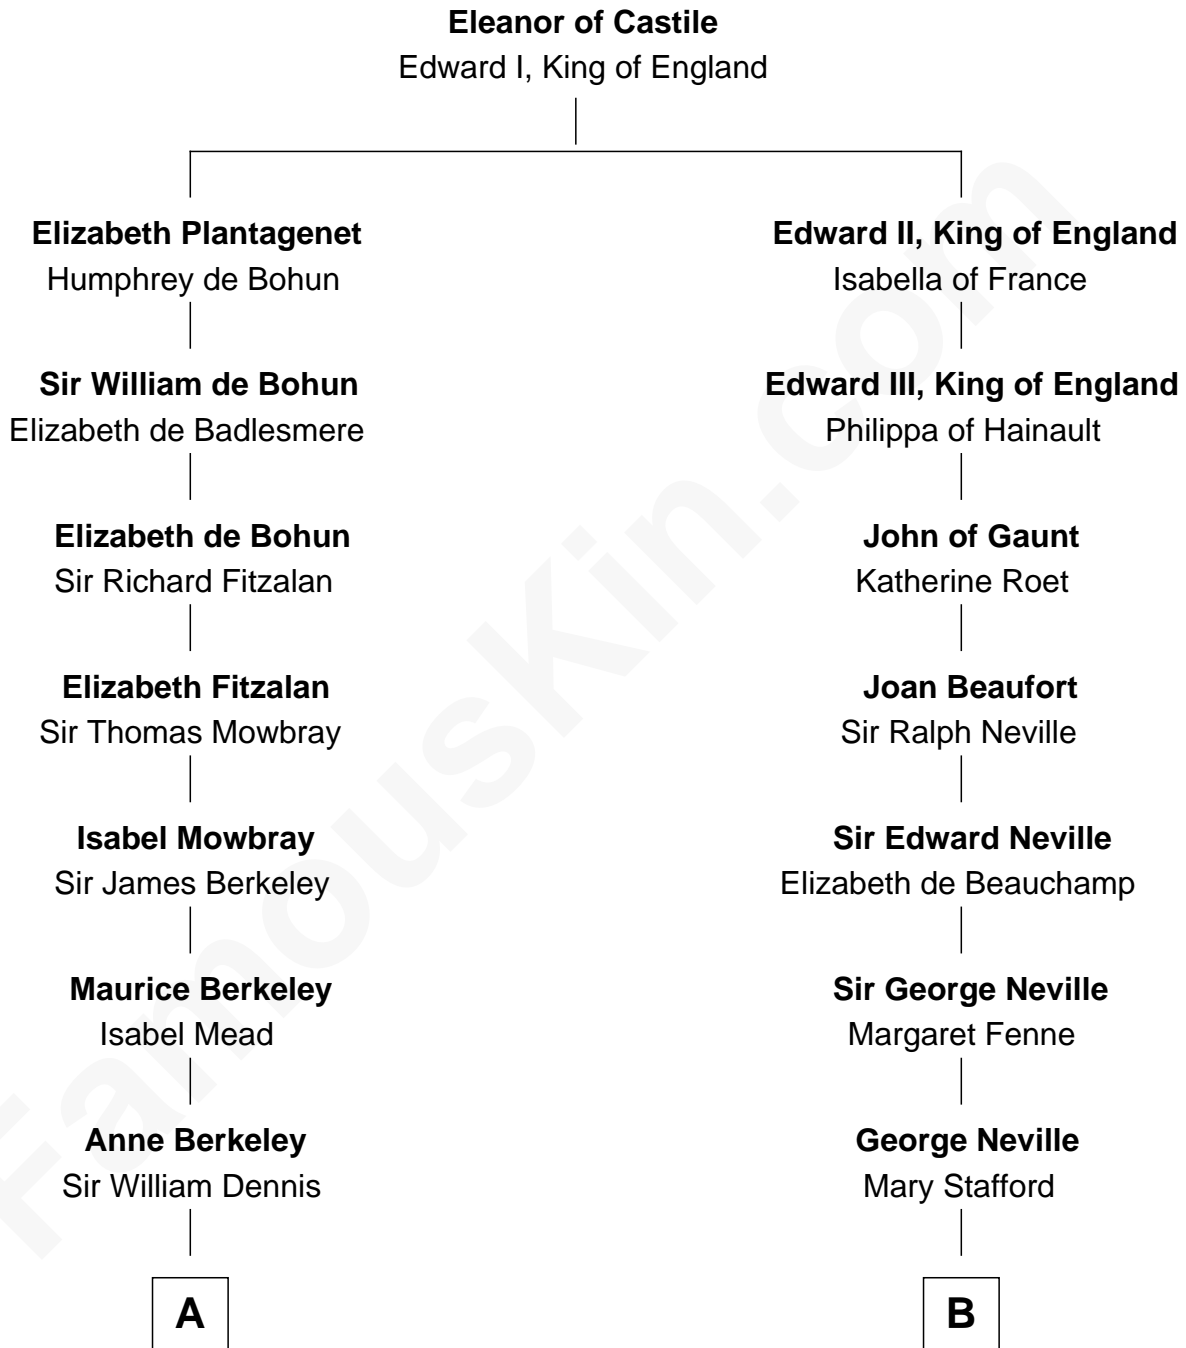

FamousKin.com Relationship Chart of

Sarah Ferguson

Duchess of York

14th cousin 7 times removed of

John Carroll

Founder of Georgetown University

C

—
Susan Henrietta Cavendish

Henry Robert Brand

—
Margaret Brand

Algernon Francis Holford Ferguson

—
Andrew Henry Ferguson

Marian Louisa Montagu-Douglas-Scott

—
Ronald Ivor Ferguson

Susan Mary Wright

—
Sarah Ferguson

Duchess of York