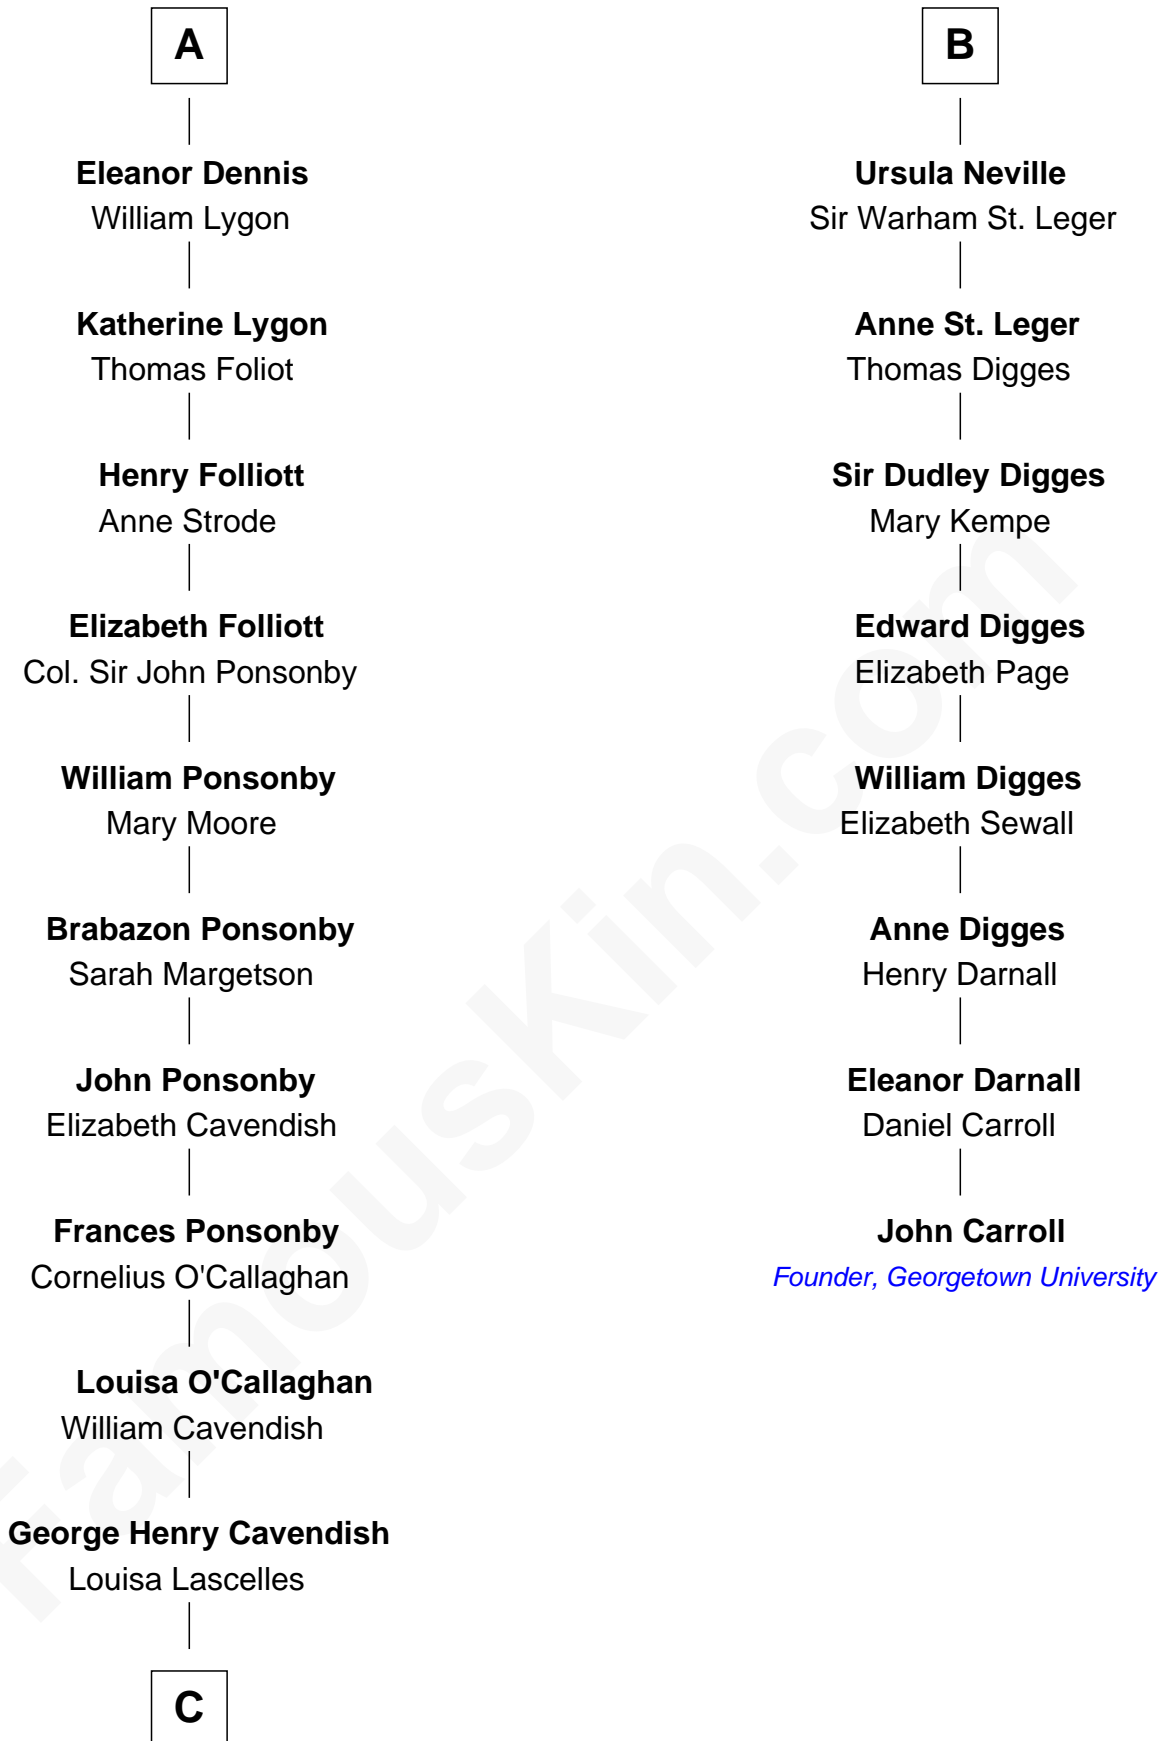

FamousKin.com Relationship Chart of

Sarah Ferguson

Duchess of York

14th cousin 7 times removed of

John Carroll

Founder of Georgetown University

C

—
Susan Henrietta Cavendish

Henry Robert Brand

—
Margaret Brand

Algernon Francis Holford Ferguson

—
Andrew Henry Ferguson

Marian Louisa Montagu-Douglas-Scott

—
Ronald Ivor Ferguson

Susan Mary Wright

—
Sarah Ferguson

Duchess of York