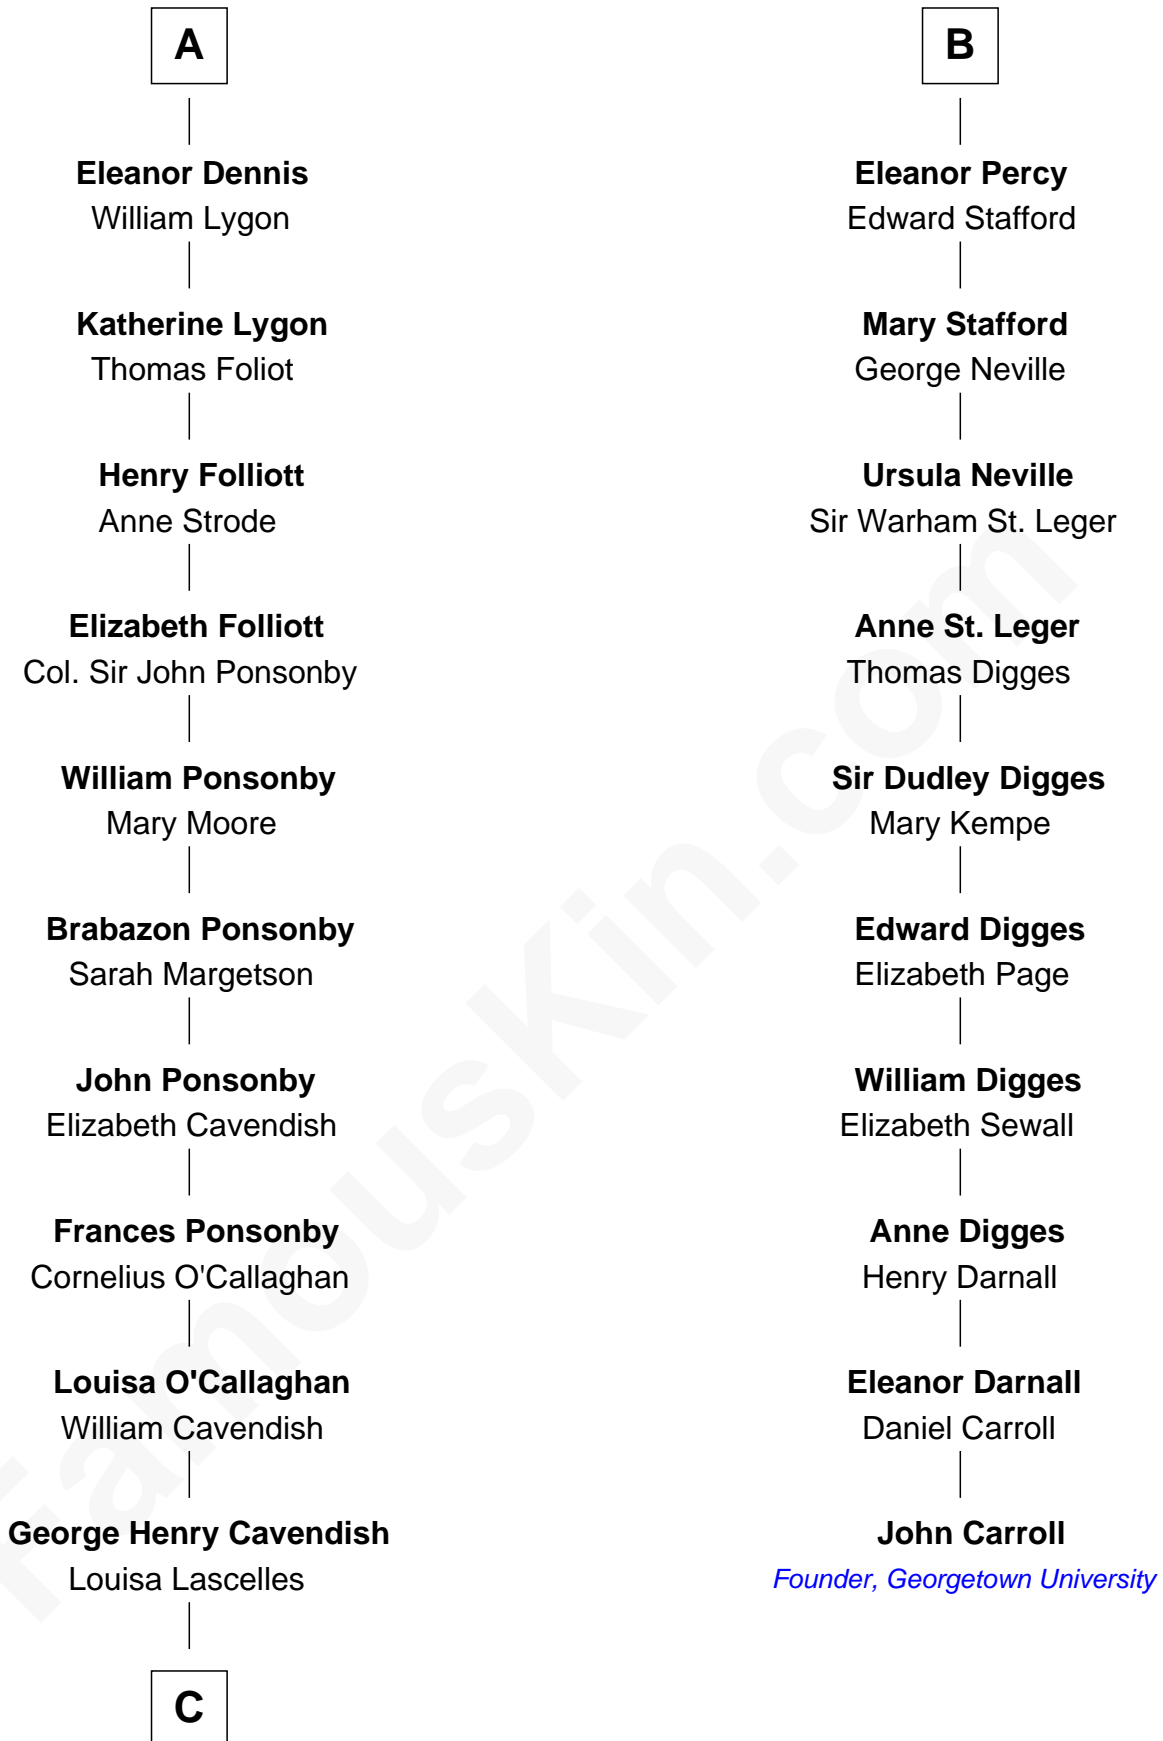

FamousKin.com Relationship Chart of

Sarah Ferguson

Duchess of York

16th cousin 5 times removed of

John Carroll

Founder of Georgetown University

Sir Patrick de Chaworth

Isabella de Beauchamp

C

—
Susan Henrietta Cavendish

Henry Robert Brand

—
Margaret Brand

Algernon Francis Holford Ferguson

—
Andrew Henry Ferguson

Marian Louisa Montagu-Douglas-Scott

—
Ronald Ivor Ferguson

Susan Mary Wright

—
Sarah Ferguson

Duchess of York

FamousKin.com