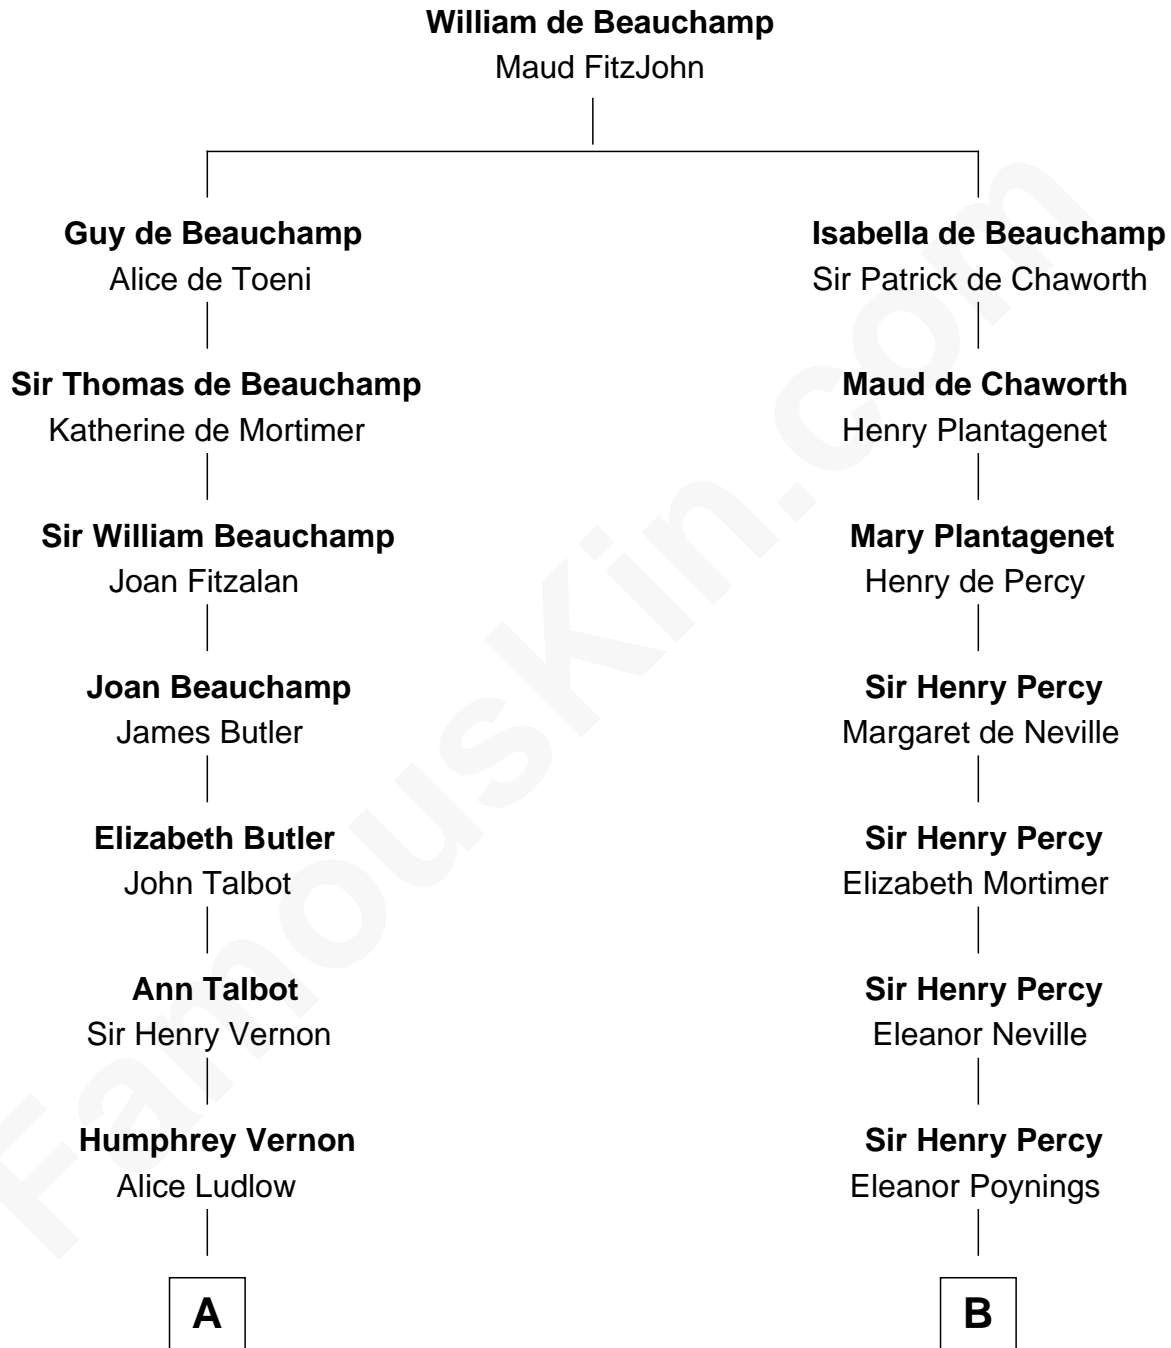

FamousKin.com

Relationship Chart of

Sarah Ferguson

Duchess of York

17th cousin 4 times removed of

John Carroll
Founder of Georgetown University

C

Louisa Jane Hamilton

William Henry Walter Montagu-Douglas-Scott

Herbert Andrew Montagu-Douglas-Scott

Marie Josephine Edwards

Marian Louisa Montagu-Douglas-Scott

Andrew Henry Ferguson

Ronald Ivor Ferguson

Susan Mary Wright

Sarah Ferguson

Duchess of York