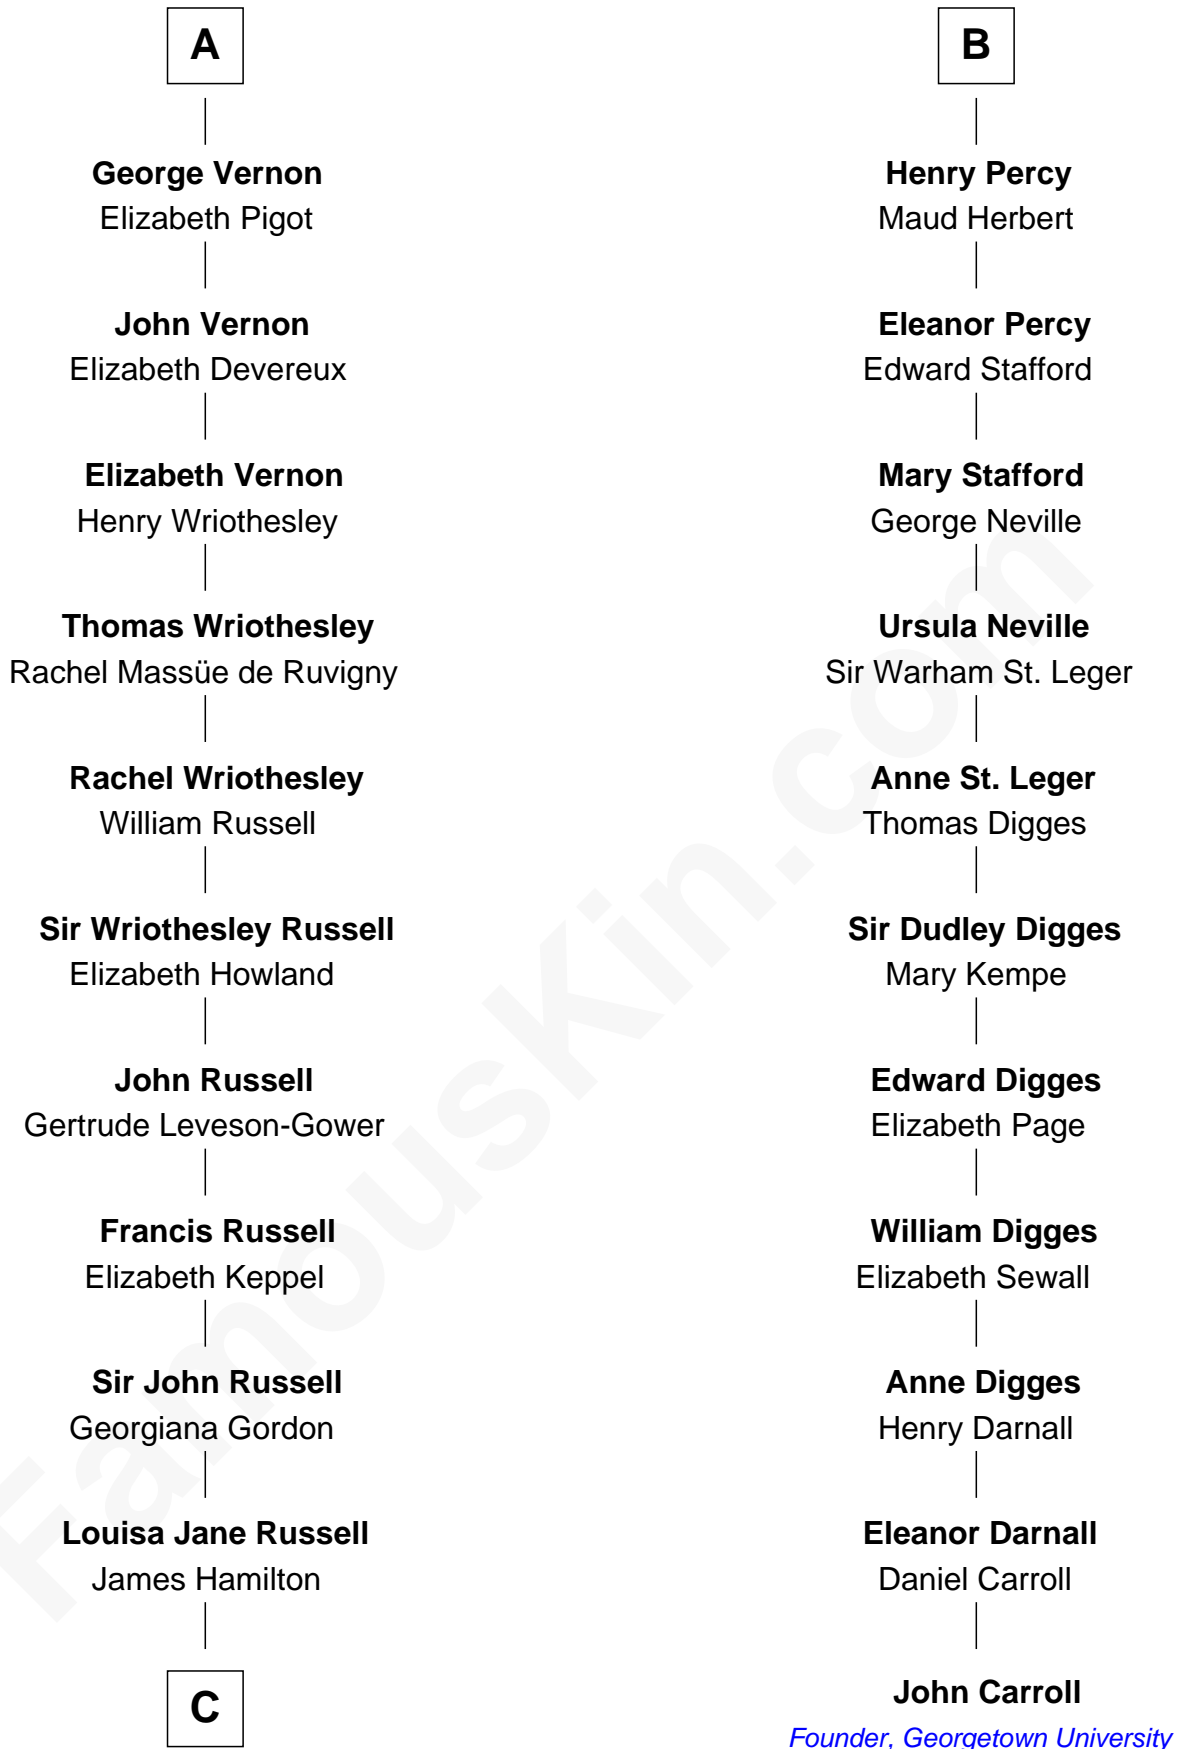

FamousKin.com

Relationship Chart of

Sarah Ferguson

Duchess of York

17th cousin 4 times removed of

John Carroll
Founder of Georgetown University

C

Louisa Jane Hamilton

William Henry Walter Montagu-Douglas-Scott

Herbert Andrew Montagu-Douglas-Scott

Marie Josephine Edwards

Marian Louisa Montagu-Douglas-Scott

Andrew Henry Ferguson

Ronald Ivor Ferguson

Susan Mary Wright

Sarah Ferguson

Duchess of York