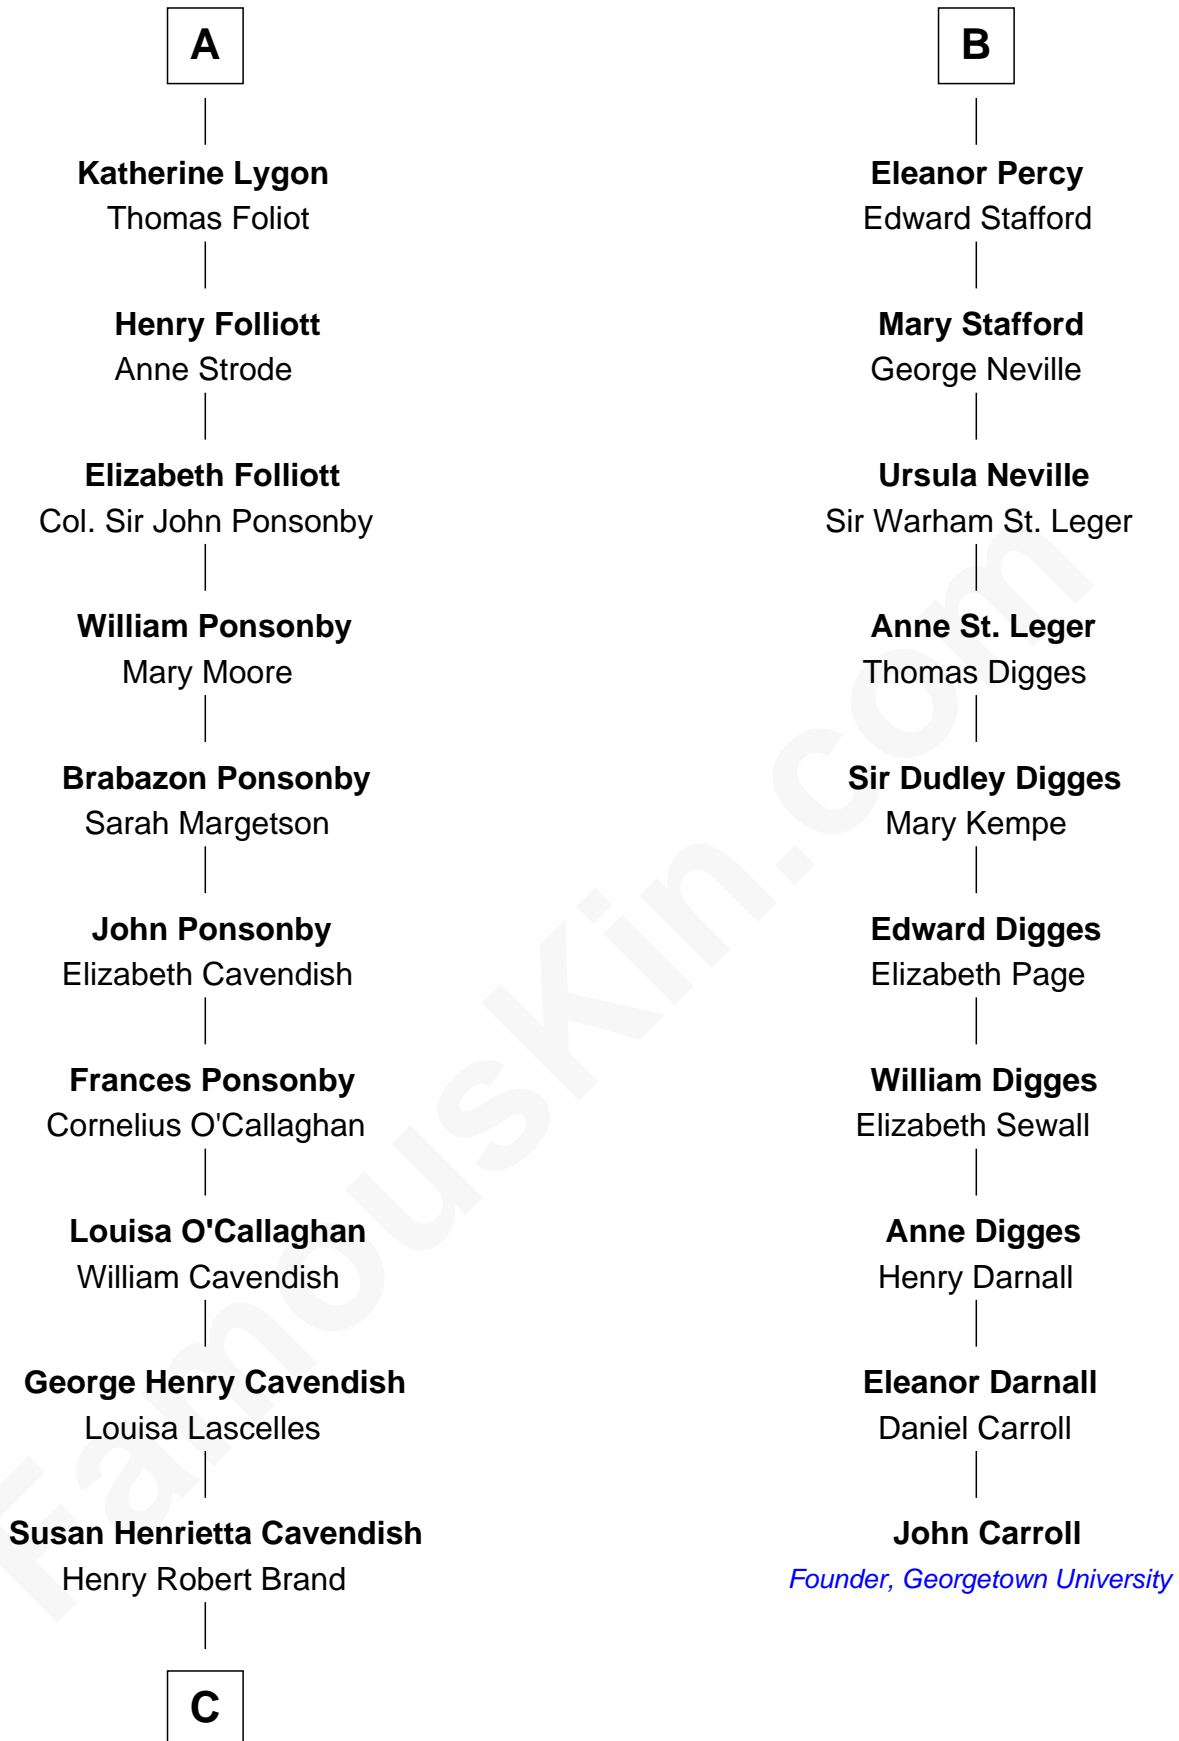

FamousKin.com Relationship Chart of

Sarah Ferguson

Duchess of York

16th cousin 4 times removed of

John Carroll

Founder of Georgetown University

Bartholomew de Badlesmere

Margaret de Clare

Elizabeth de Badlesmere

Sir William de Bohun

Elizabeth de Bohun

Sir Richard Fitzalan

Elizabeth Fitzalan

Sir Thomas Mowbray

Isabel Mowbray

Sir James Berkeley

Eleanor Neville

Sir Henry Percy

Eleanor Poynings

Henry Percy

Maud Herbert

B

C

—
Margaret Brand

Algernon Francis Holford Ferguson

—
Andrew Henry Ferguson

Marian Louisa Montagu-Douglas-Scott

—
Ronald Ivor Ferguson

Susan Mary Wright

—
Sarah Ferguson

Duchess of York

FamousKin.com