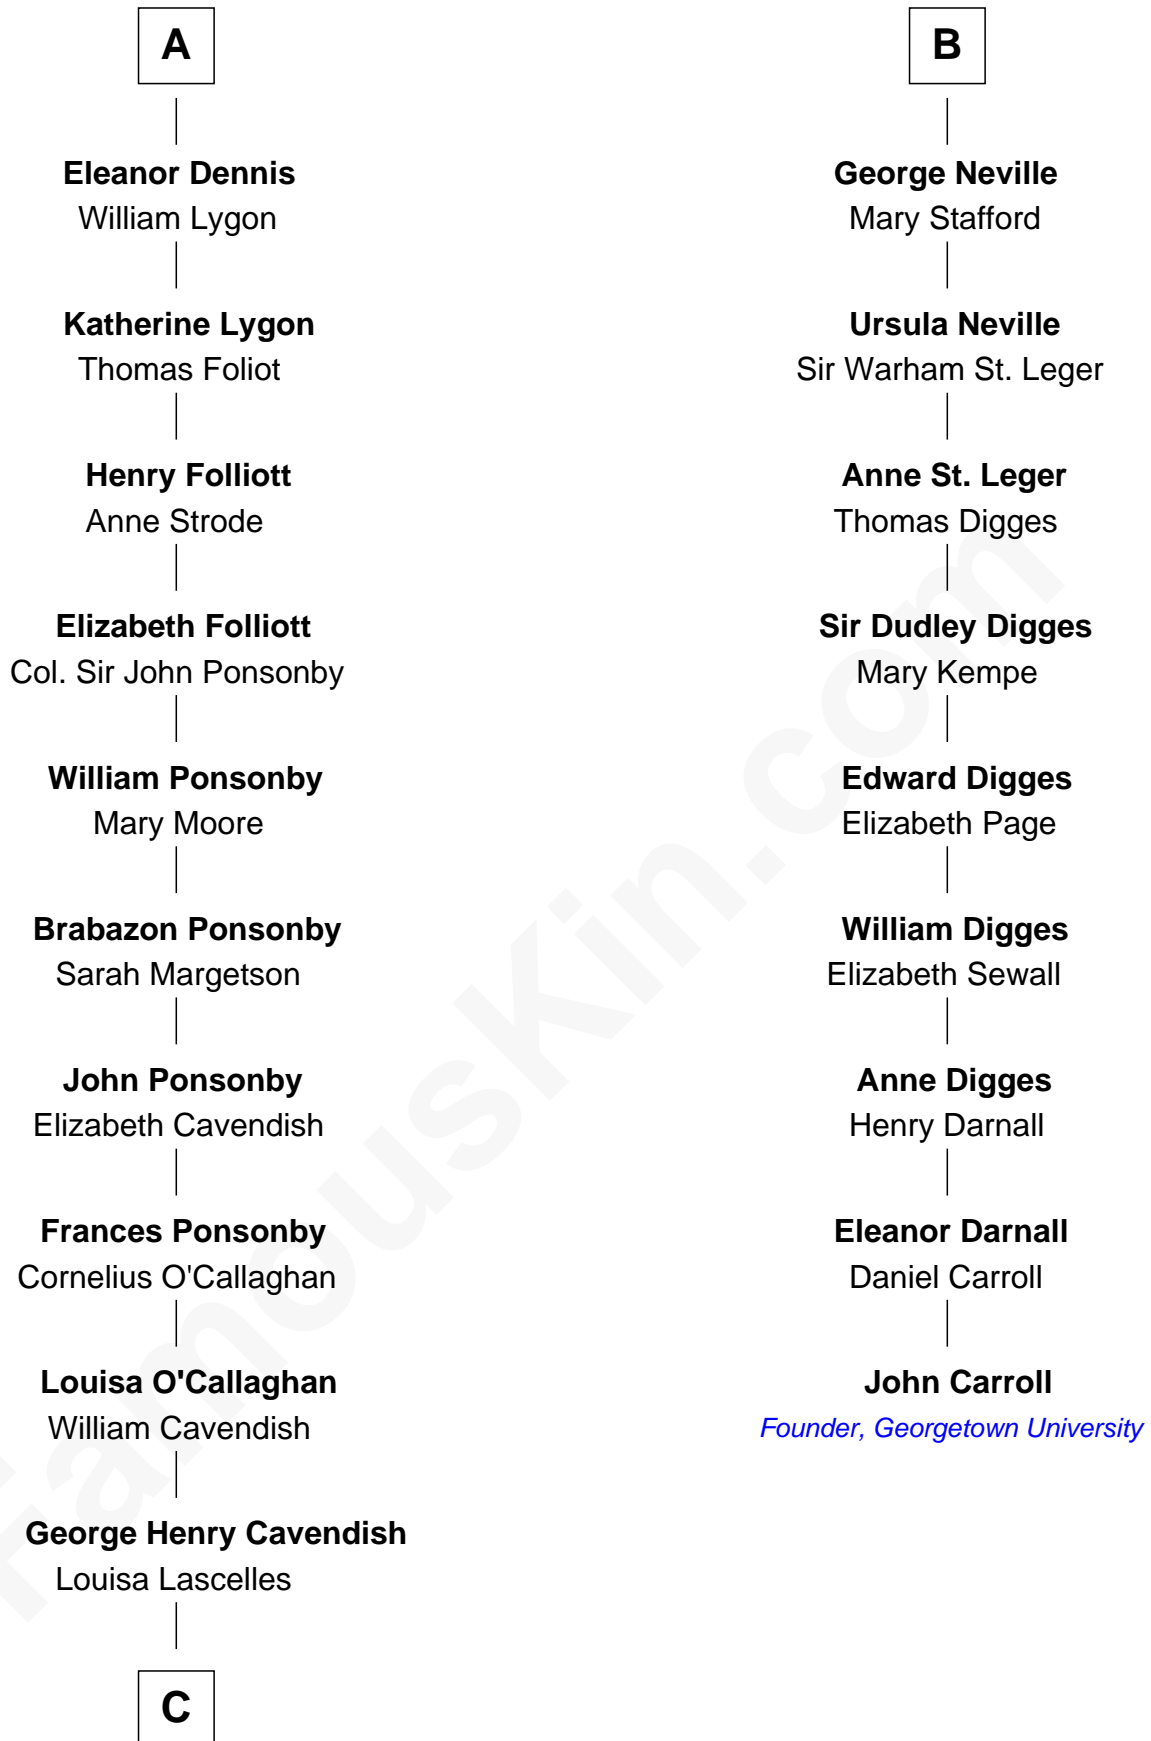

FamousKin.com
Relationship Chart of
Sarah Ferguson
Duchess of York

15th cousin 6 times removed of
John Carroll
Founder of Georgetown University

C

—
Susan Henrietta Cavendish

Henry Robert Brand

—
Margaret Brand

Algernon Francis Holford Ferguson

—
Andrew Henry Ferguson

Marian Louisa Montagu-Douglas-Scott

—
Ronald Ivor Ferguson

Susan Mary Wright

—
Sarah Ferguson

Duchess of York