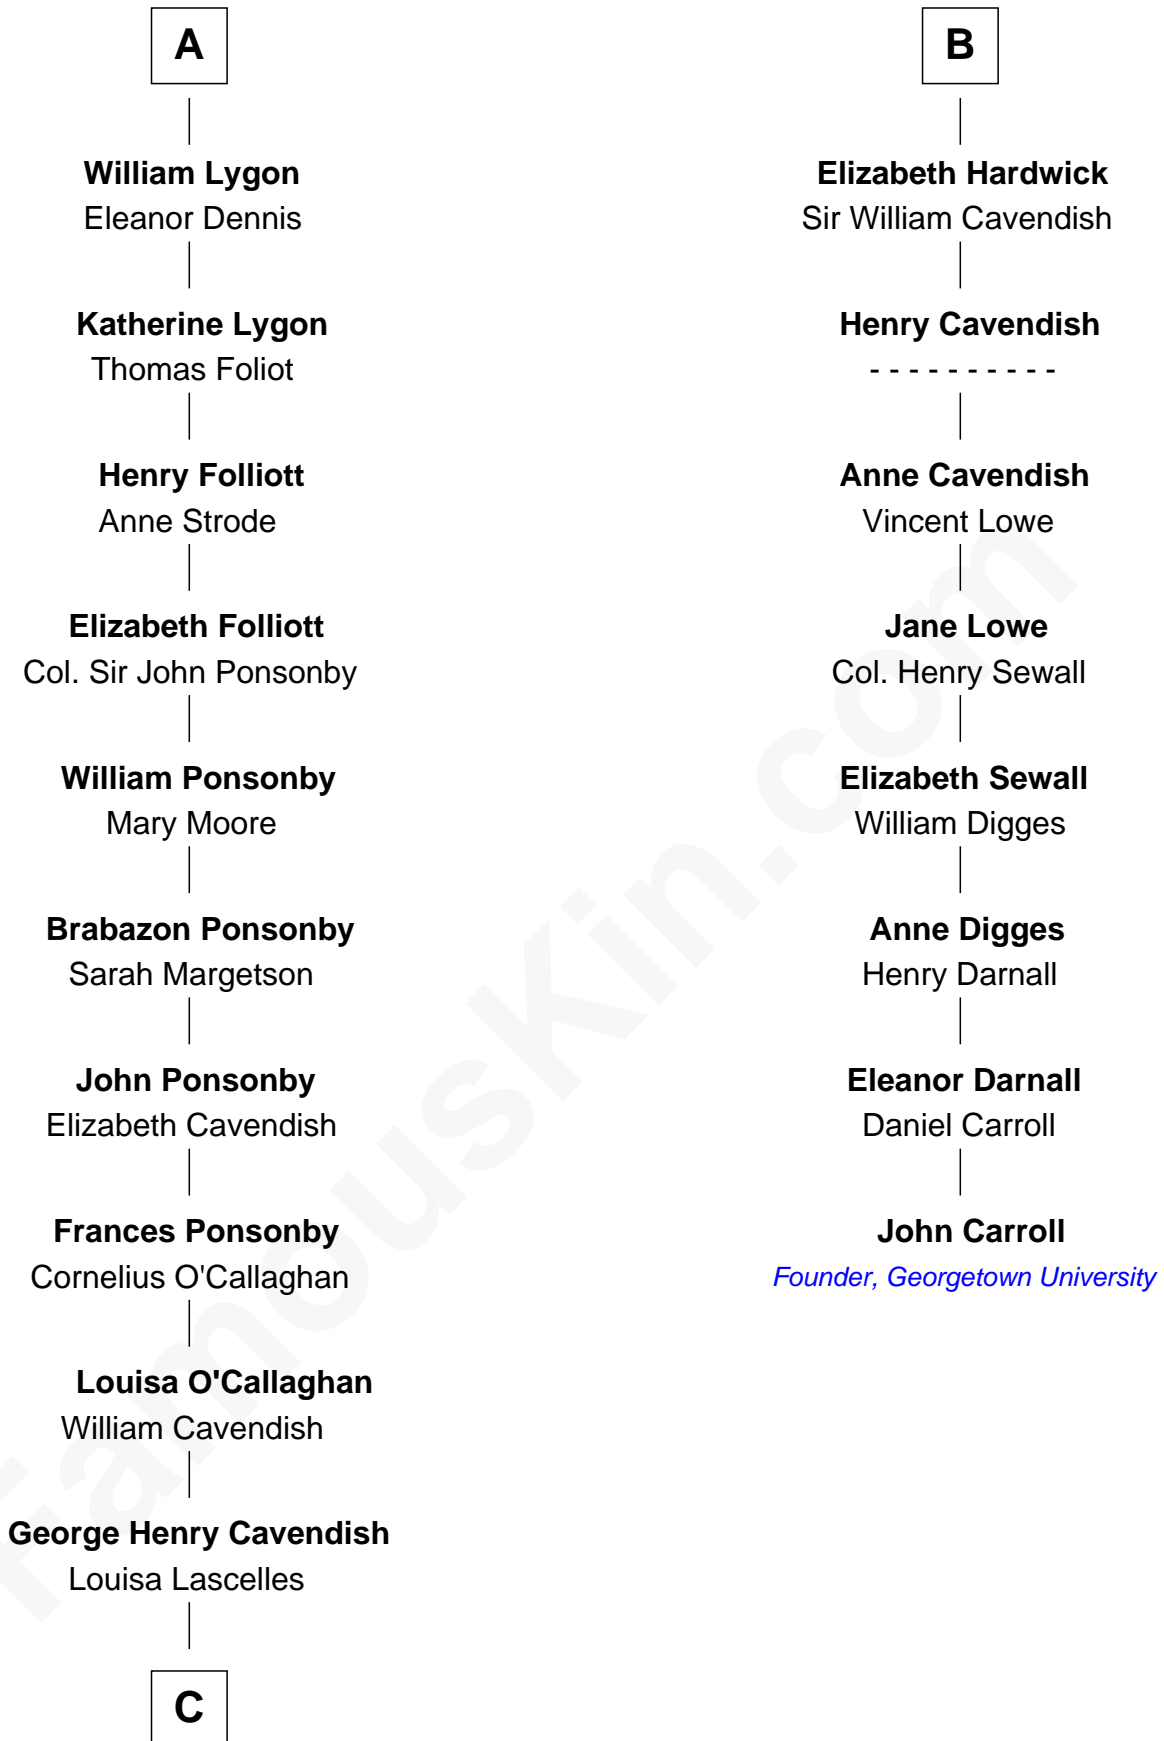

FamousKin.com Relationship Chart of

Sarah Ferguson

Duchess of York

14th cousin 7 times removed of

John Carroll

Founder of Georgetown University

Sir Nicholas Engaine

Anice de Fauconberge

C

—
Susan Henrietta Cavendish

Henry Robert Brand

—
Margaret Brand

Algernon Francis Holford Ferguson

—
Andrew Henry Ferguson

Marian Louisa Montagu-Douglas-Scott

—
Ronald Ivor Ferguson

Susan Mary Wright

—
Sarah Ferguson

Duchess of York

FamousKin.com