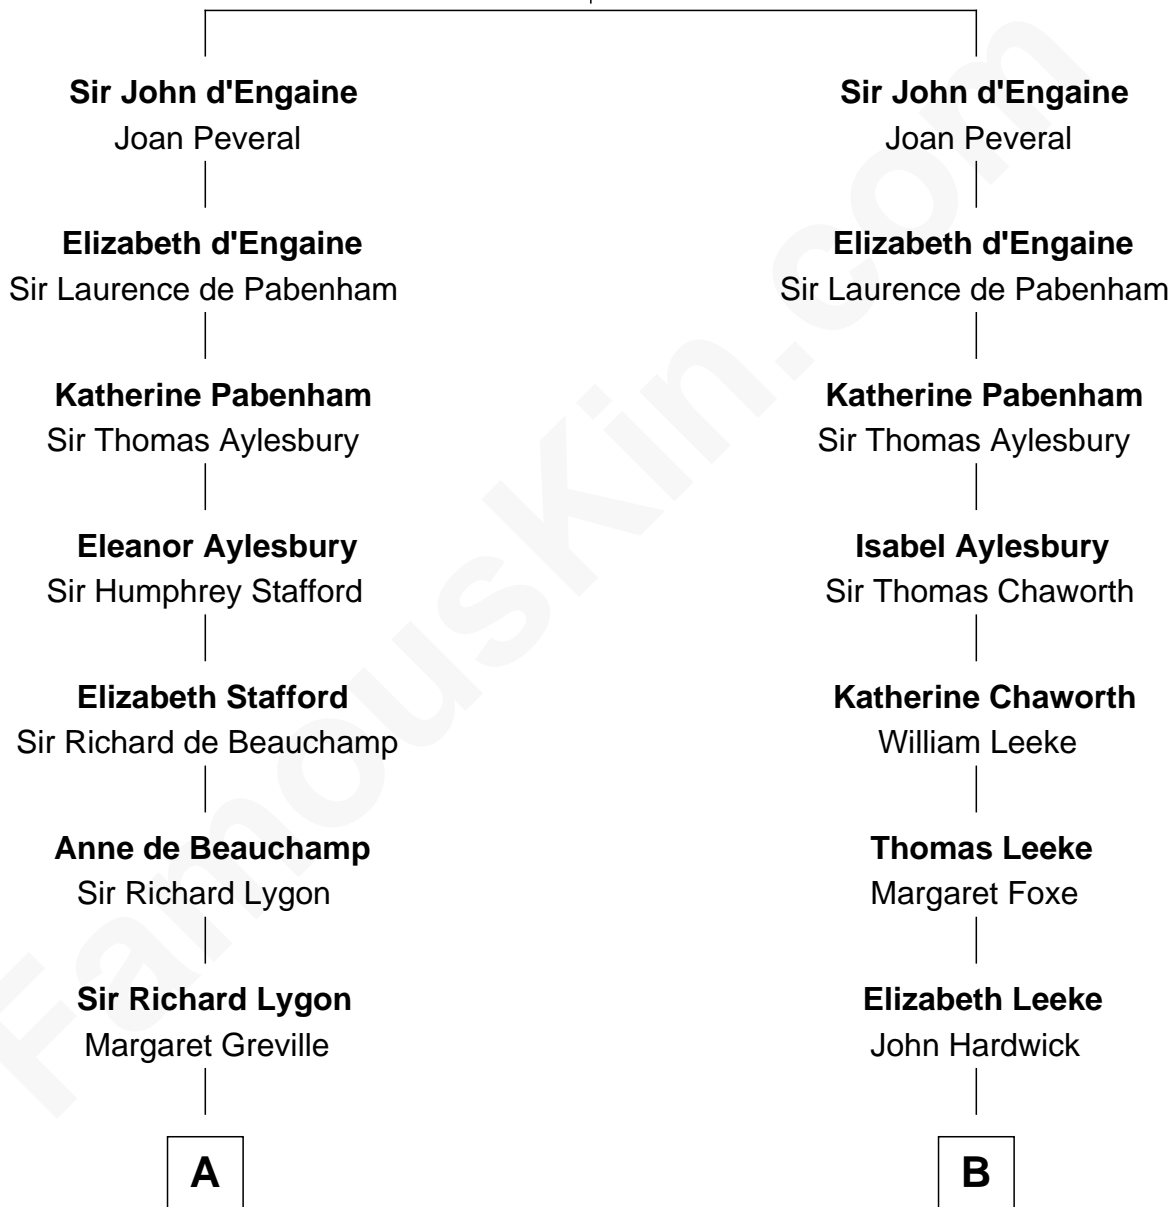

FamousKin.com Relationship Chart of

Sarah Ferguson

Duchess of York

14th cousin 7 times removed of

John Carroll

Founder of Georgetown University

Sir Nicholas Engaine

Anice de Fauconberge

C

—
Susan Henrietta Cavendish

Henry Robert Brand

—
Margaret Brand

Algernon Francis Holford Ferguson

—
Andrew Henry Ferguson

Marian Louisa Montagu-Douglas-Scott

—
Ronald Ivor Ferguson

Susan Mary Wright

—
Sarah Ferguson

Duchess of York

FamousKin.com