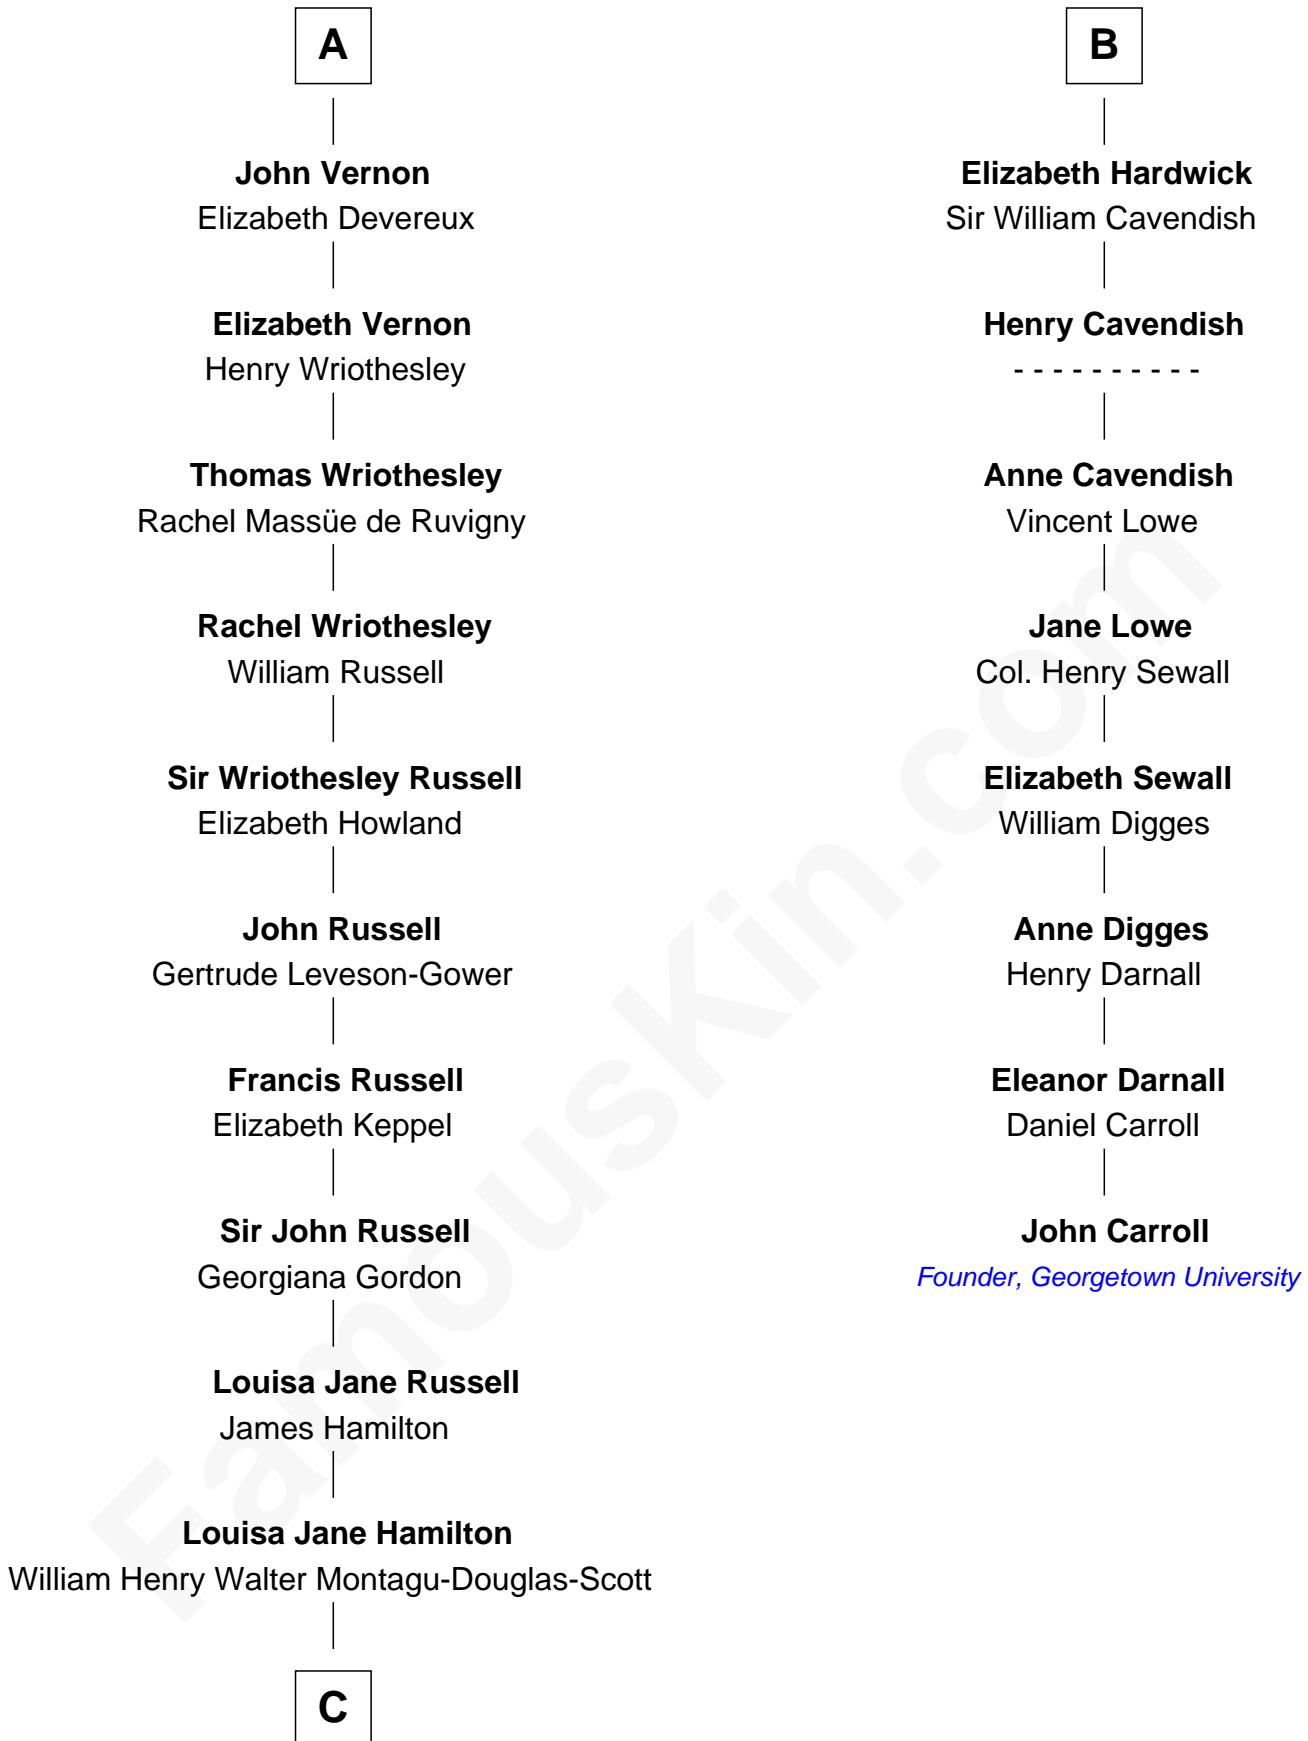

FamousKin.com Relationship Chart of

Sarah Ferguson

Duchess of York

14th cousin 6 times removed of

John Carroll

Founder of Georgetown University

Sir James le Boteler

Eleanor de Bohun

Ann Talbot

Sir Henry Vernon

Humphrey Vernon

Alice Ludlow

George Vernon

Elizabeth Pigot

A

Pernel le Boteler

Sir Gilbert Talbot

Sir Richard Talbot

Ankaret le Strange

Mary Talbot

Sir Thomas Greene

Sir Thomas Greene

Marine Bellers

Anne Greene

Sir Thomas Pinchbeck

Elizabeth Pinchbeck

John Hardwick

John Hardwick

Elizabeth Leeke

B

C

Herbert Andrew Montagu-Douglas-Scott