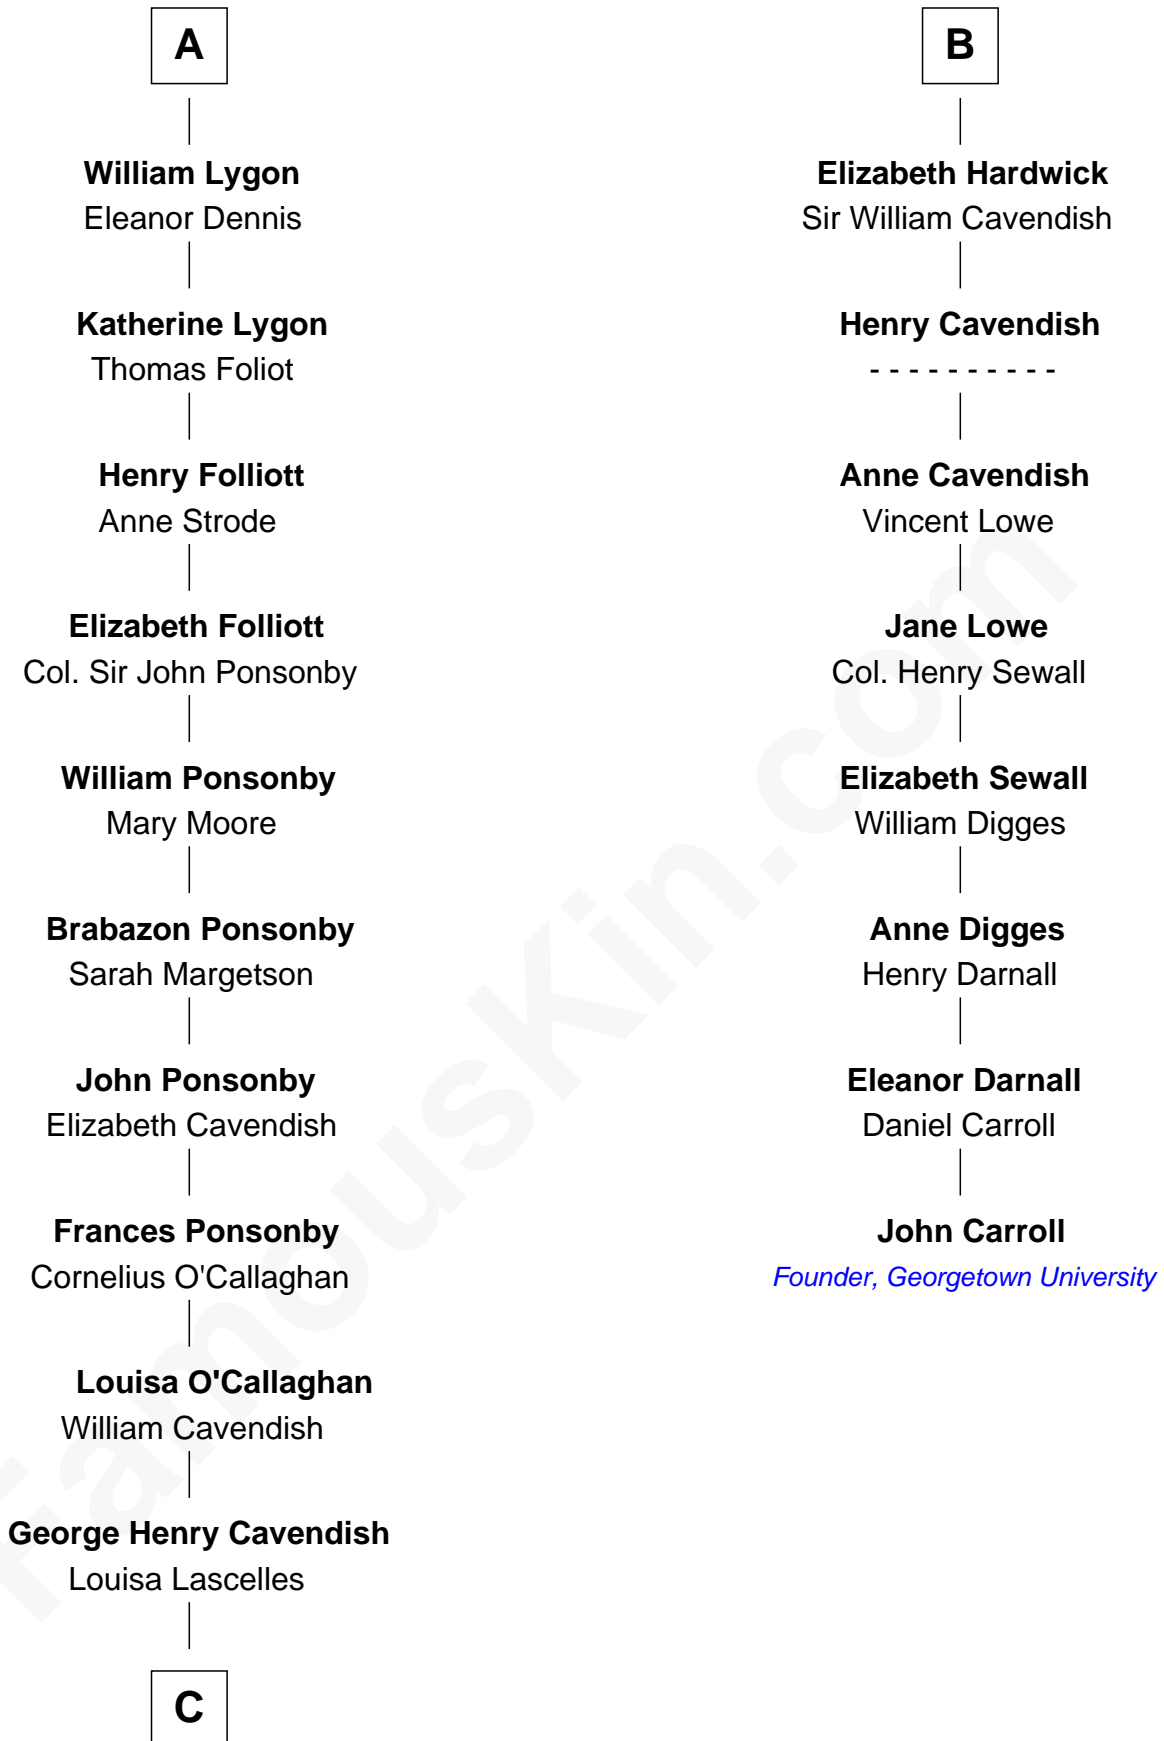

FamousKin.com Relationship Chart of

Sarah Ferguson

Duchess of York

14th cousin 7 times removed of

John Carroll

Founder of Georgetown University

Philip de Aylesbury

Margaret Keynes

C

—
Susan Henrietta Cavendish

Henry Robert Brand

—
Margaret Brand

Algernon Francis Holford Ferguson

—
Andrew Henry Ferguson

Marian Louisa Montagu-Douglas-Scott

—
Ronald Ivor Ferguson

Susan Mary Wright

—
Sarah Ferguson

Duchess of York