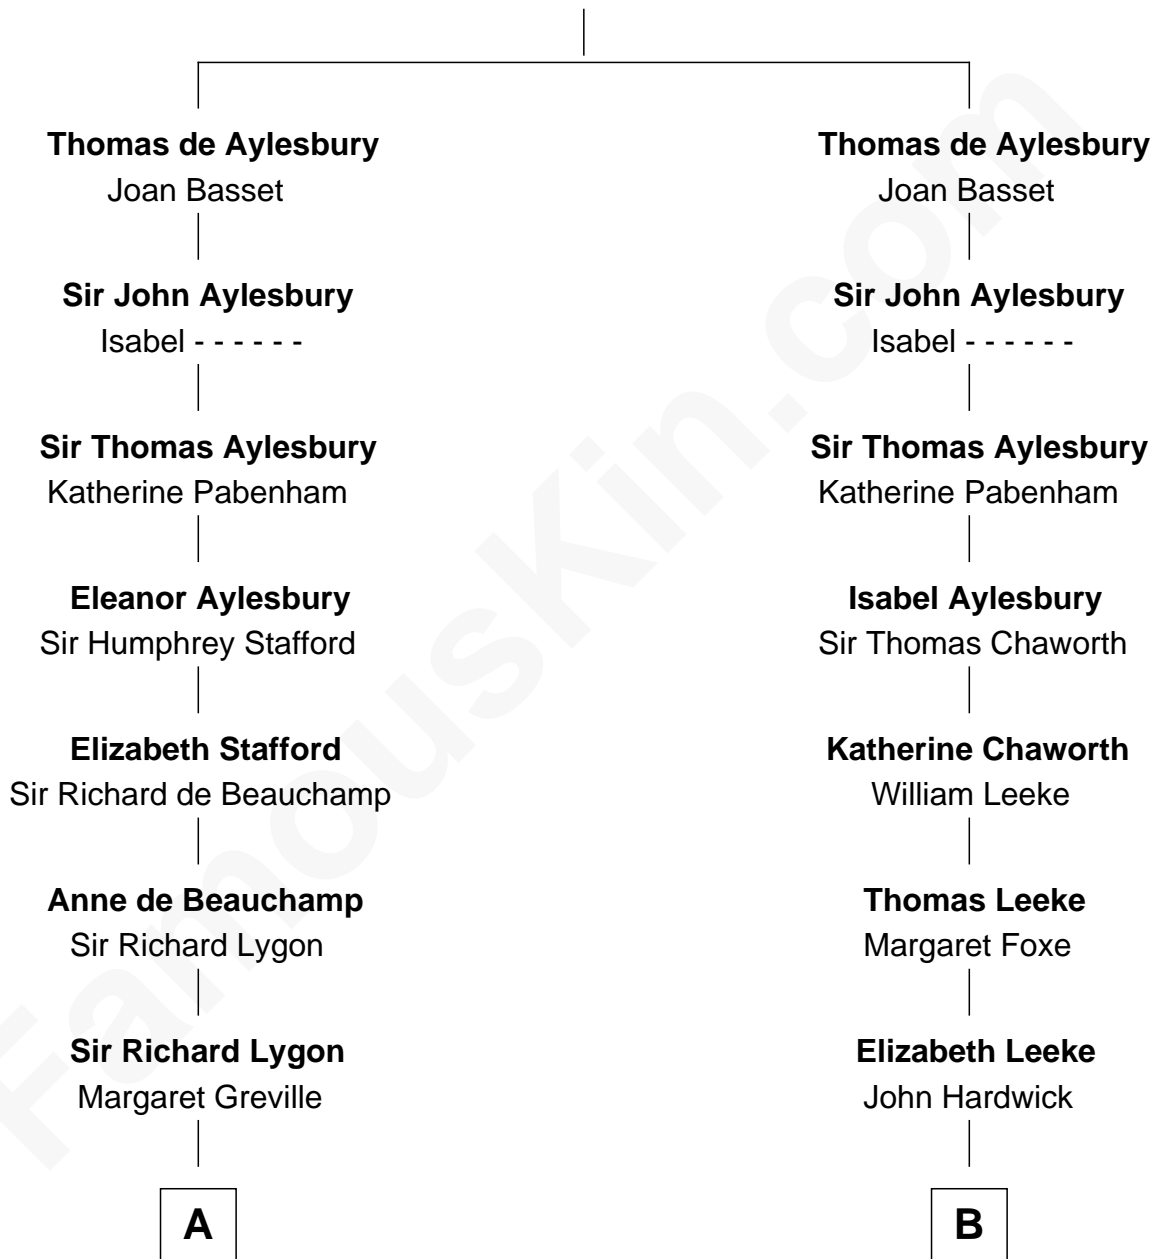

FamousKin.com Relationship Chart of

Sarah Ferguson

Duchess of York

14th cousin 7 times removed of

John Carroll

Founder of Georgetown University

Philip de Aylesbury

Margaret Keynes

C

—
Susan Henrietta Cavendish

Henry Robert Brand

—
Margaret Brand

Algernon Francis Holford Ferguson

—
Andrew Henry Ferguson

Marian Louisa Montagu-Douglas-Scott

—
Ronald Ivor Ferguson

Susan Mary Wright

—
Sarah Ferguson

Duchess of York