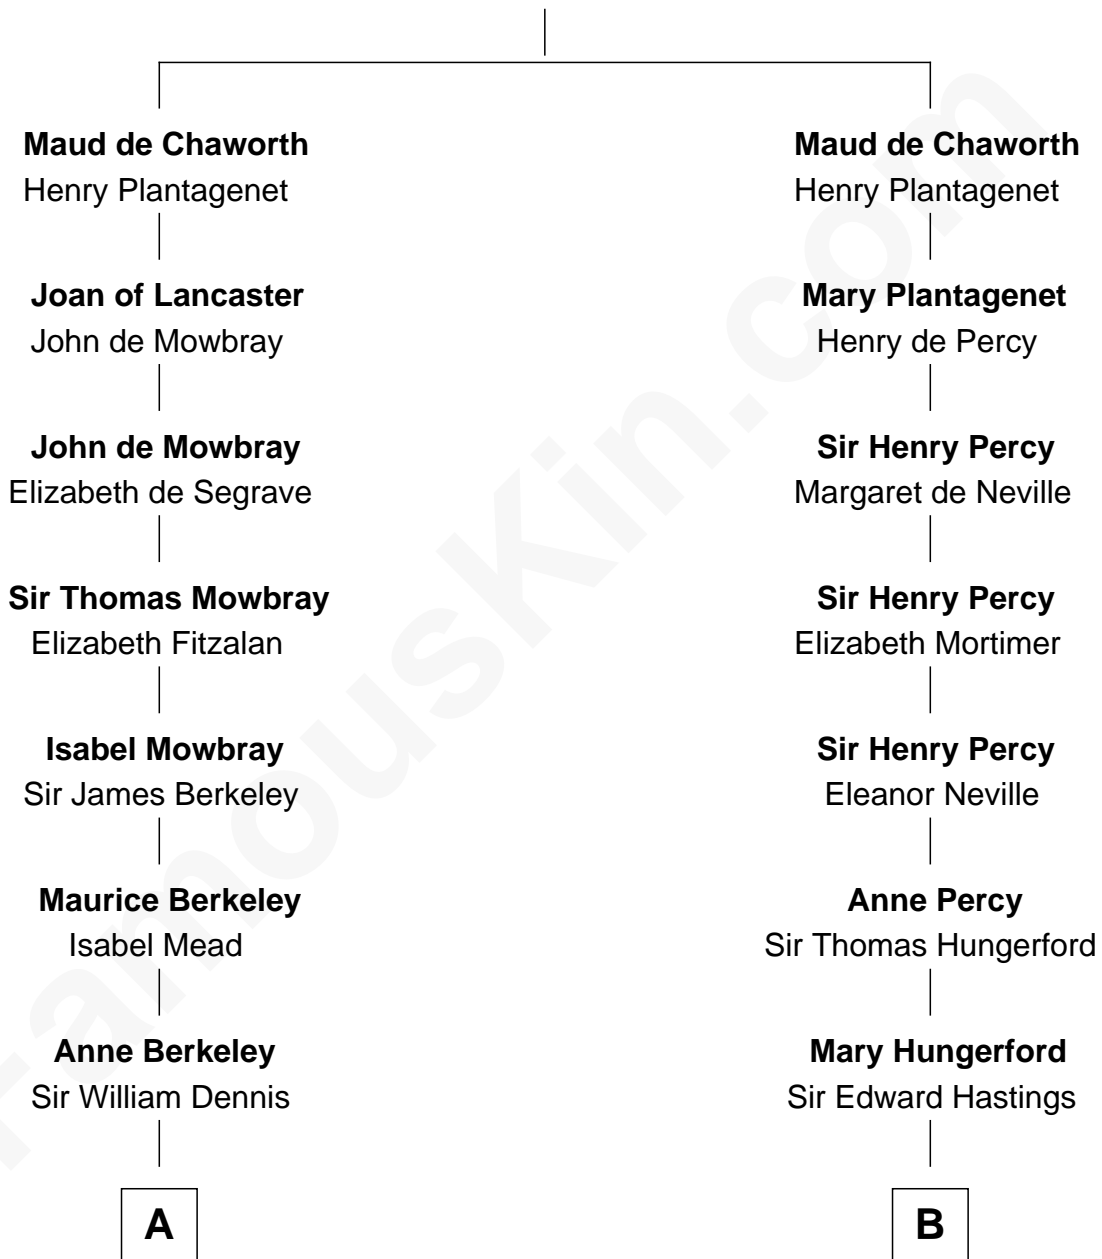

FamousKin.com Relationship Chart of

Sarah Ferguson

Duchess of York

18th cousin 3 times removed of

Lewis Carroll

Author of Alice in Wonderland

Sir Patrick de Chaworth

Isabella de Beauchamp

C

Susan Henrietta Cavendish

Henry Robert Brand

Margaret Brand

Algernon Francis Holford Ferguson

Andrew Henry Ferguson

Marian Louisa Montagu-Douglas-Scott

Ronald Ivor Ferguson