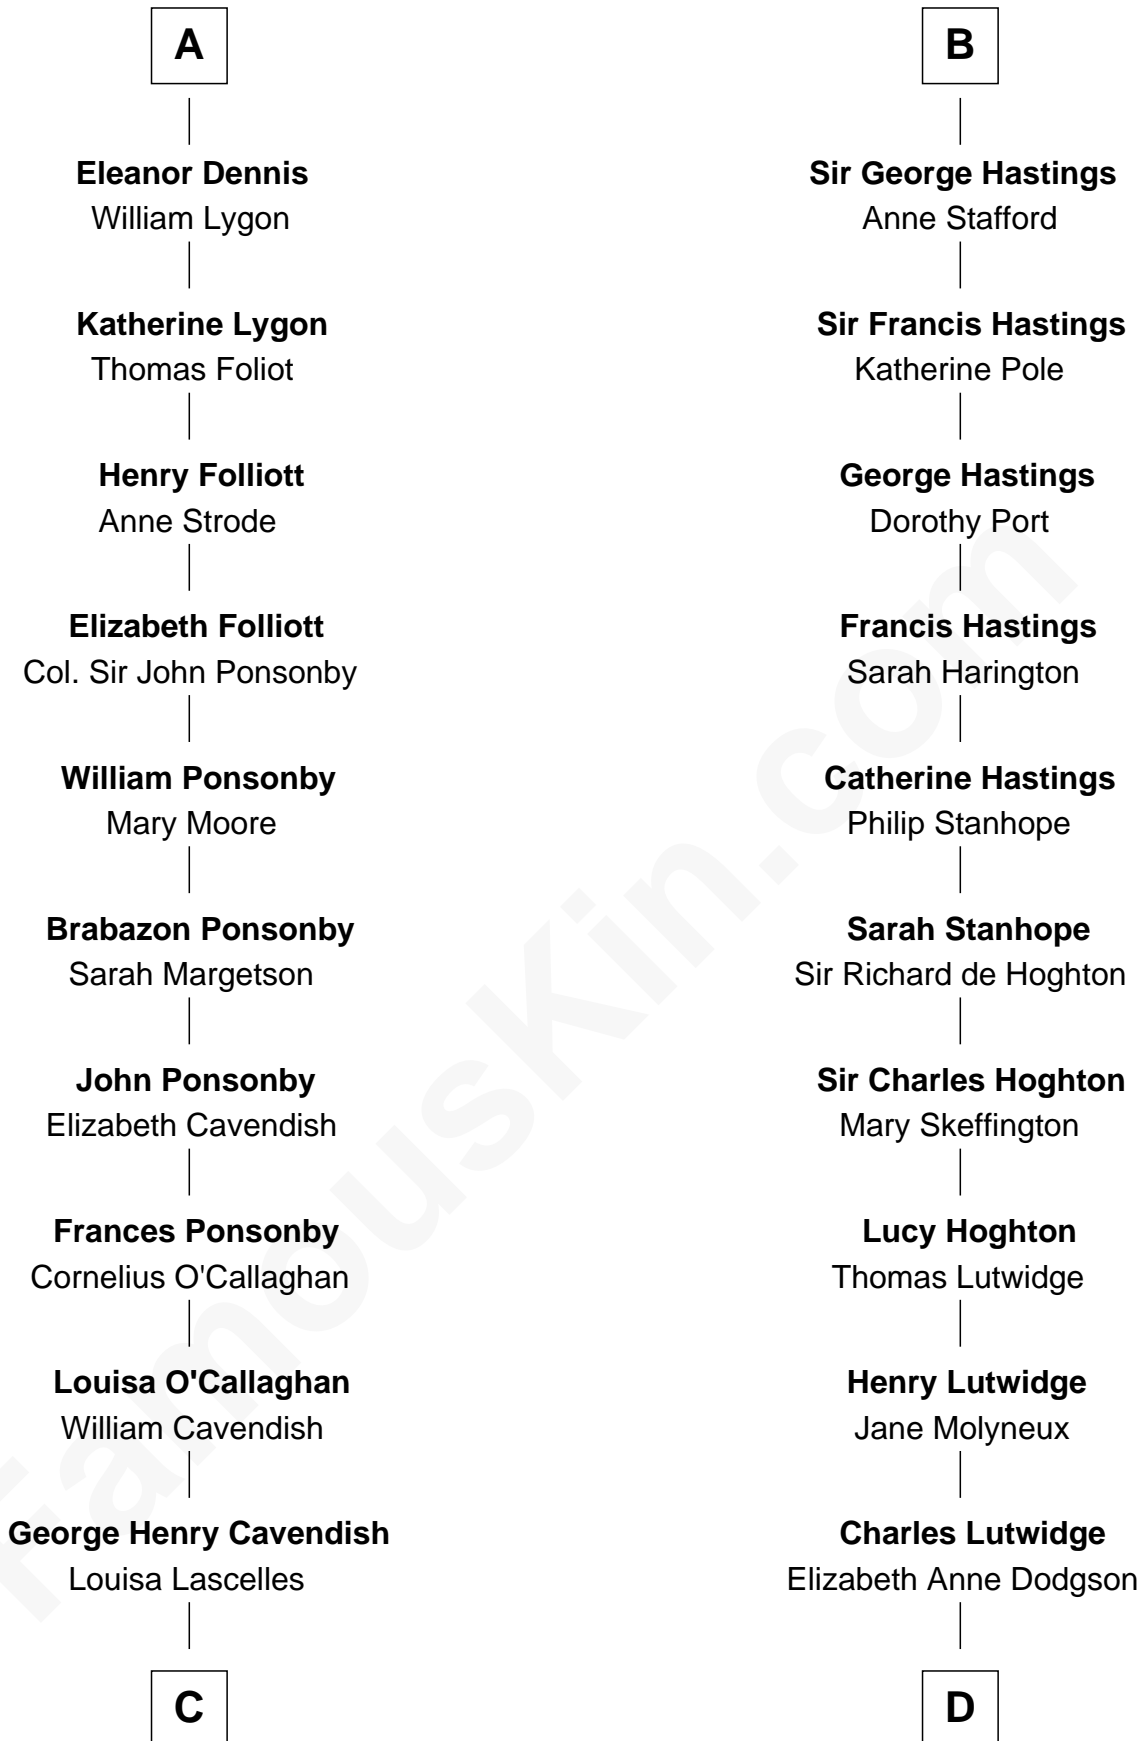

FamousKin.com Relationship Chart of

Sarah Ferguson

Duchess of York

18th cousin 3 times removed of

Lewis Carroll

Author of Alice in Wonderland

Sir Patrick de Chaworth

Isabella de Beauchamp

C

Susan Henrietta Cavendish

Henry Robert Brand

Margaret Brand

Algernon Francis Holford Ferguson

Andrew Henry Ferguson

Marian Louisa Montagu-Douglas-Scott

Ronald Ivor Ferguson

Susan Mary Wright

Sarah Ferguson

Duchess of York

D

Frances Jane Lutwidge

Rev. Charles Dodgson

Lewis Carroll

Author of Alice in Wonderland