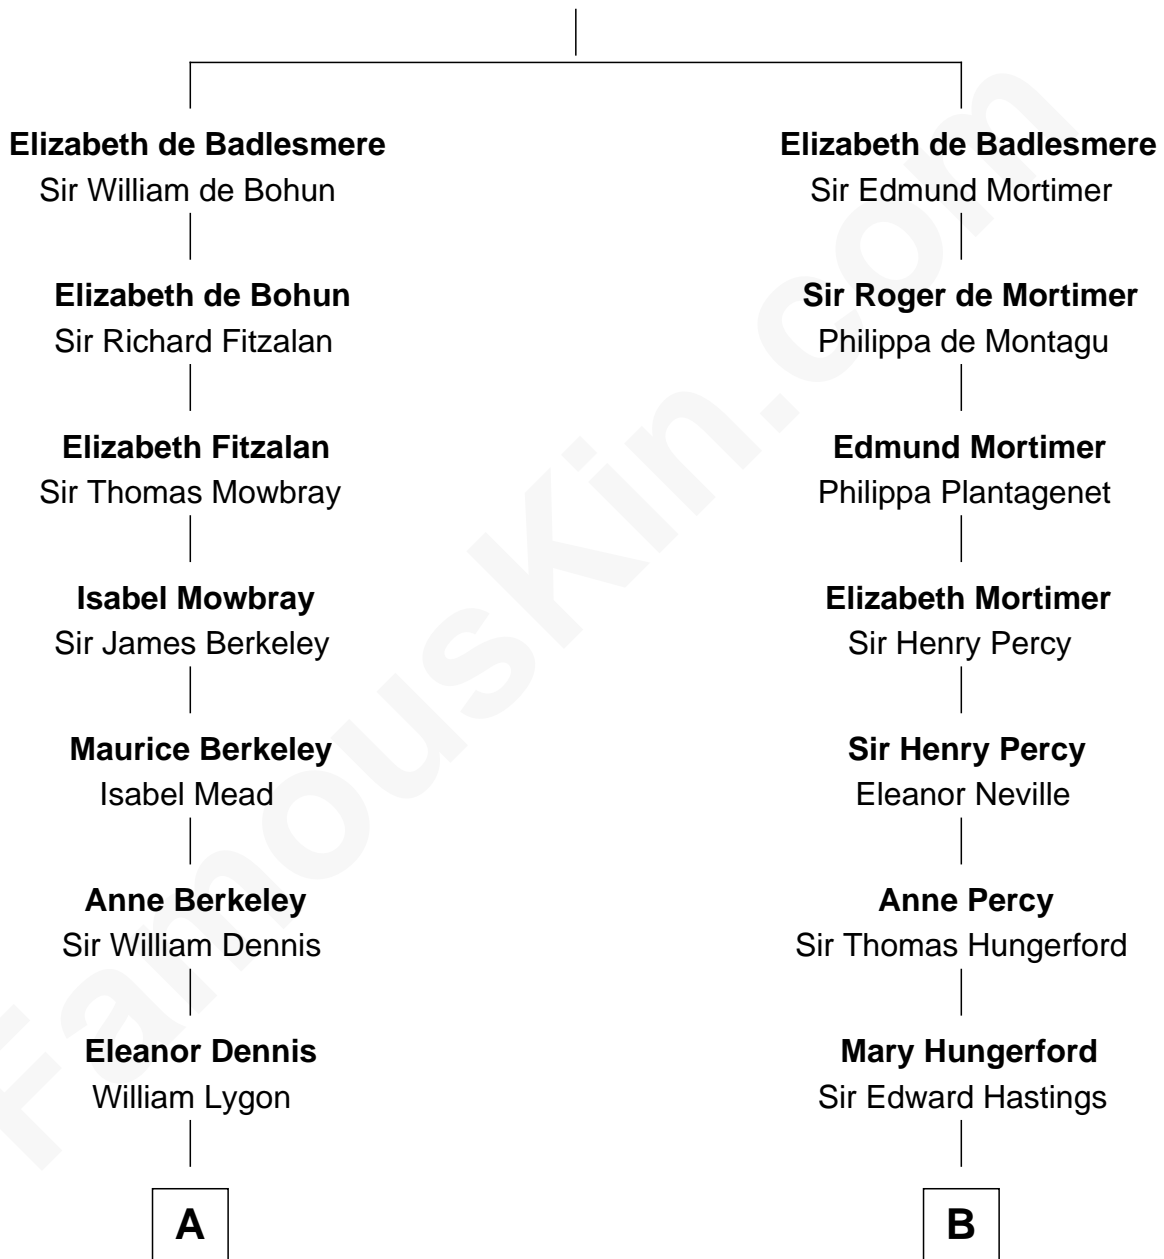

FamousKin.com Relationship Chart of

Sarah Ferguson

Duchess of York

18th cousin 2 times removed of

Lewis Carroll

Author of Alice in Wonderland

Bartholomew de Badlesmere

Margaret de Clare

C

Margaret Brand
Algernon Francis Holford Ferguson

Andrew Henry Ferguson
Marian Louisa Montagu-Douglas-Scott

Ronald Ivor Ferguson
Susan Mary Wright

Sarah Ferguson
Duchess of York

D

Frances Jane Lutwidge
Rev. Charles Dodgson