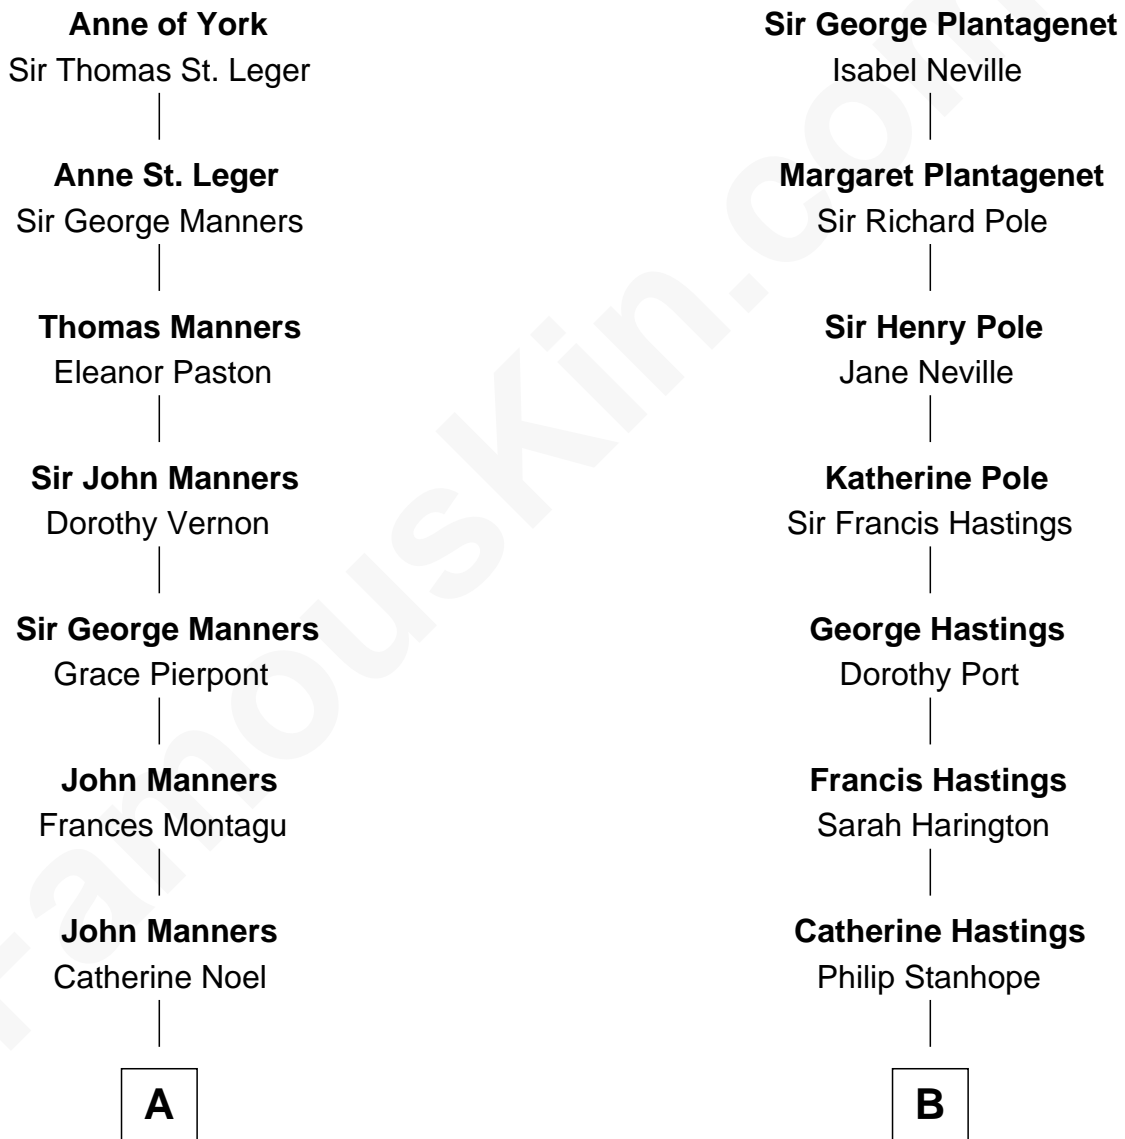

# FamousKin.com Relationship Chart of

**Sarah Ferguson**

*Duchess of York*

13th cousin 4 times removed of

**Lewis Carroll**

*Author of Alice in Wonderland*

**Sir Richard Plantagenet**

Cecily Neville

**A**

**Catherine Manners**  
John Leveson-Gower

**John Leveson-Gower**  
Evelyn Pierrepont

**Gertrude Leveson-Gower**  
John Russell

**Francis Russell**  
Elizabeth Keppel

**Sir John Russell**  
Georgiana Gordon

**Louisa Jane Russell**  
James Hamilton

**Louisa Jane Hamilton**  
William Henry Walter Montagu-Douglas-Scott

**Herbert Andrew Montagu-Douglas-Scott**  
Marie Josephine Edwards

**Marian Louisa Montagu-Douglas-Scott**  
Andrew Henry Ferguson

**Ronald Ivor Ferguson**  
Susan Mary Wright

**Sarah Ferguson**  
*Duchess of York*

Sarah Ferguson photo by [Norbert Aepli](#) (CC BY 3.0)

**B**

**Sarah Stanhope**  
Sir Richard de Hoghton

**Sir Charles Hoghton**  
Mary Skeffington