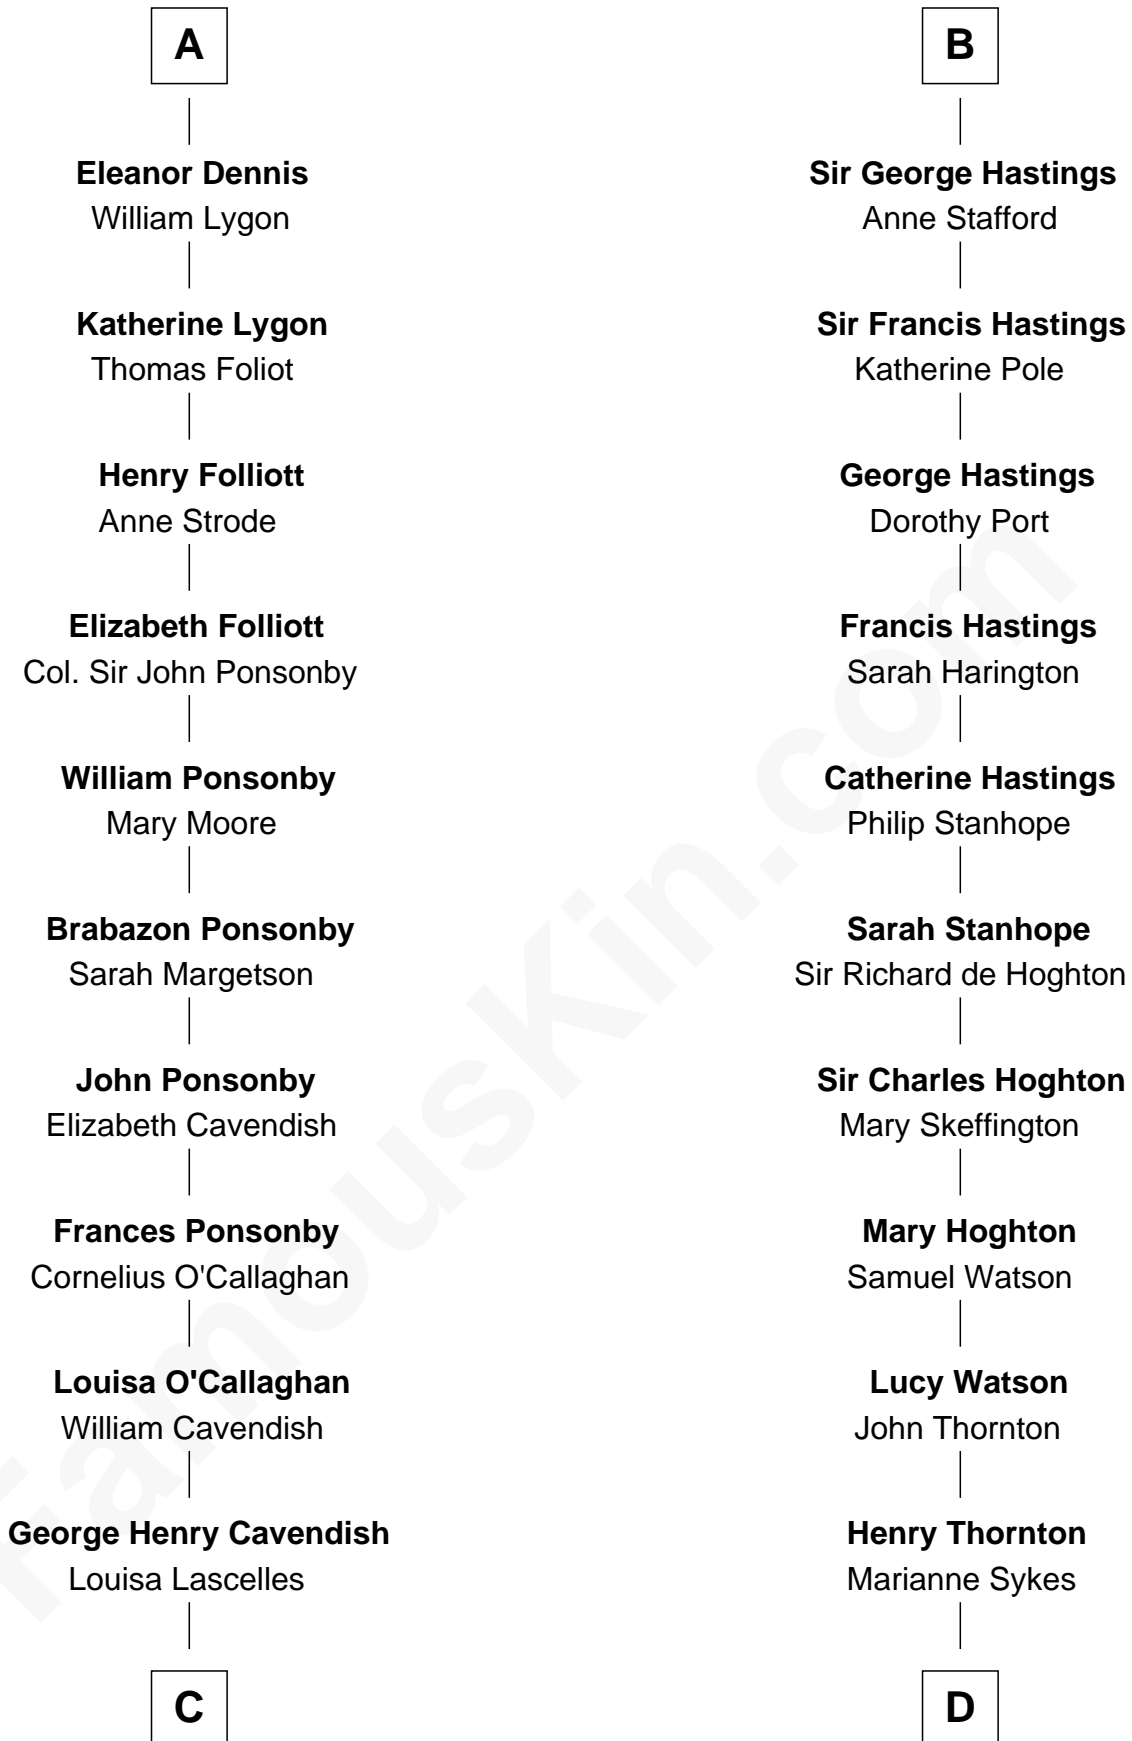

# FamousKin.com Relationship Chart of

**Sarah Ferguson**

*Duchess of York*

19th cousin 2 times removed of

**E. M. Forster**

*English Novelist*

**Edmund Plantagenet**

Blanche of Artois

**C**

**Susan Henrietta Cavendish**

Henry Robert Brand

**Margaret Brand**

Algernon Francis Holford Ferguson

**Andrew Henry Ferguson**

Marian Louisa Montagu-Douglas-Scott

**Ronald Ivor Ferguson**

Susan Mary Wright

**Sarah Ferguson**

*Duchess of York*

**D**

**Laura Thornton**

Charles Forster

**Edward Morgan Llewellyn Forster**

Alice Clara Whichelo