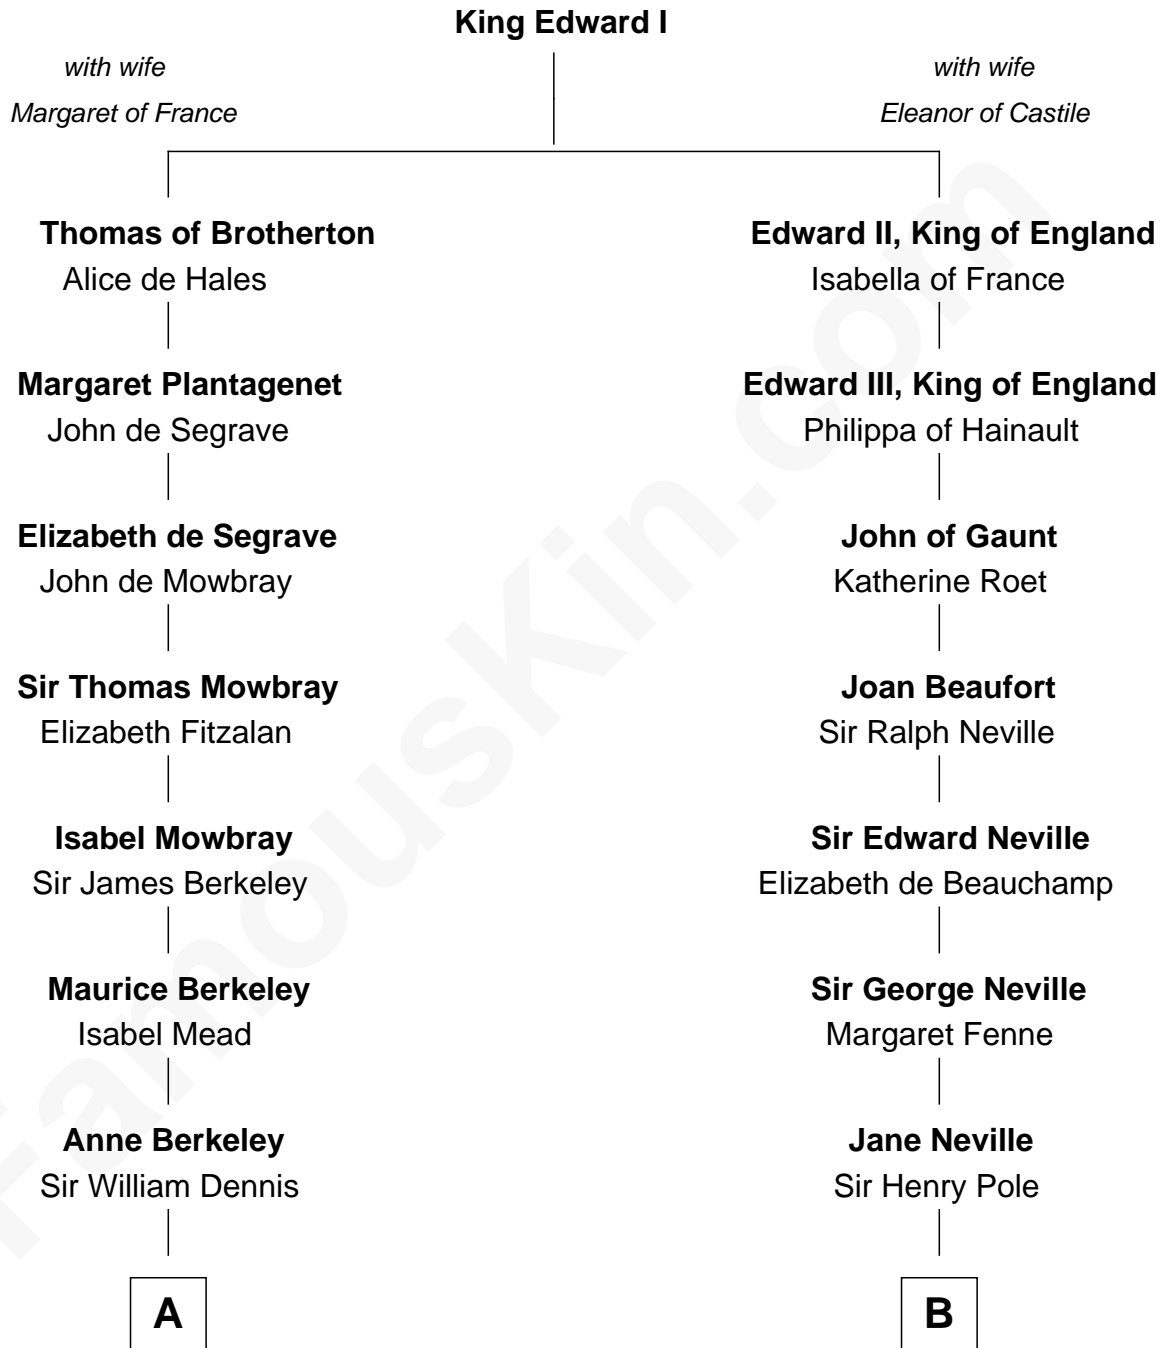

FamousKin.com Relationship Chart of

Sarah Ferguson

Duchess of York

18th cousin 3 times removed of

E. M. Forster

English Novelist

C

Susan Henrietta Cavendish

Henry Robert Brand

Margaret Brand

Algernon Francis Holford Ferguson

Andrew Henry Ferguson

Marian Louisa Montagu-Douglas-Scott

Ronald Ivor Ferguson

Susan Mary Wright

Sarah Ferguson

Duchess of York

D

Edward Morgan Llewellyn Forster

Alice Clara Whichelo

E. M. Forster

English Novelist