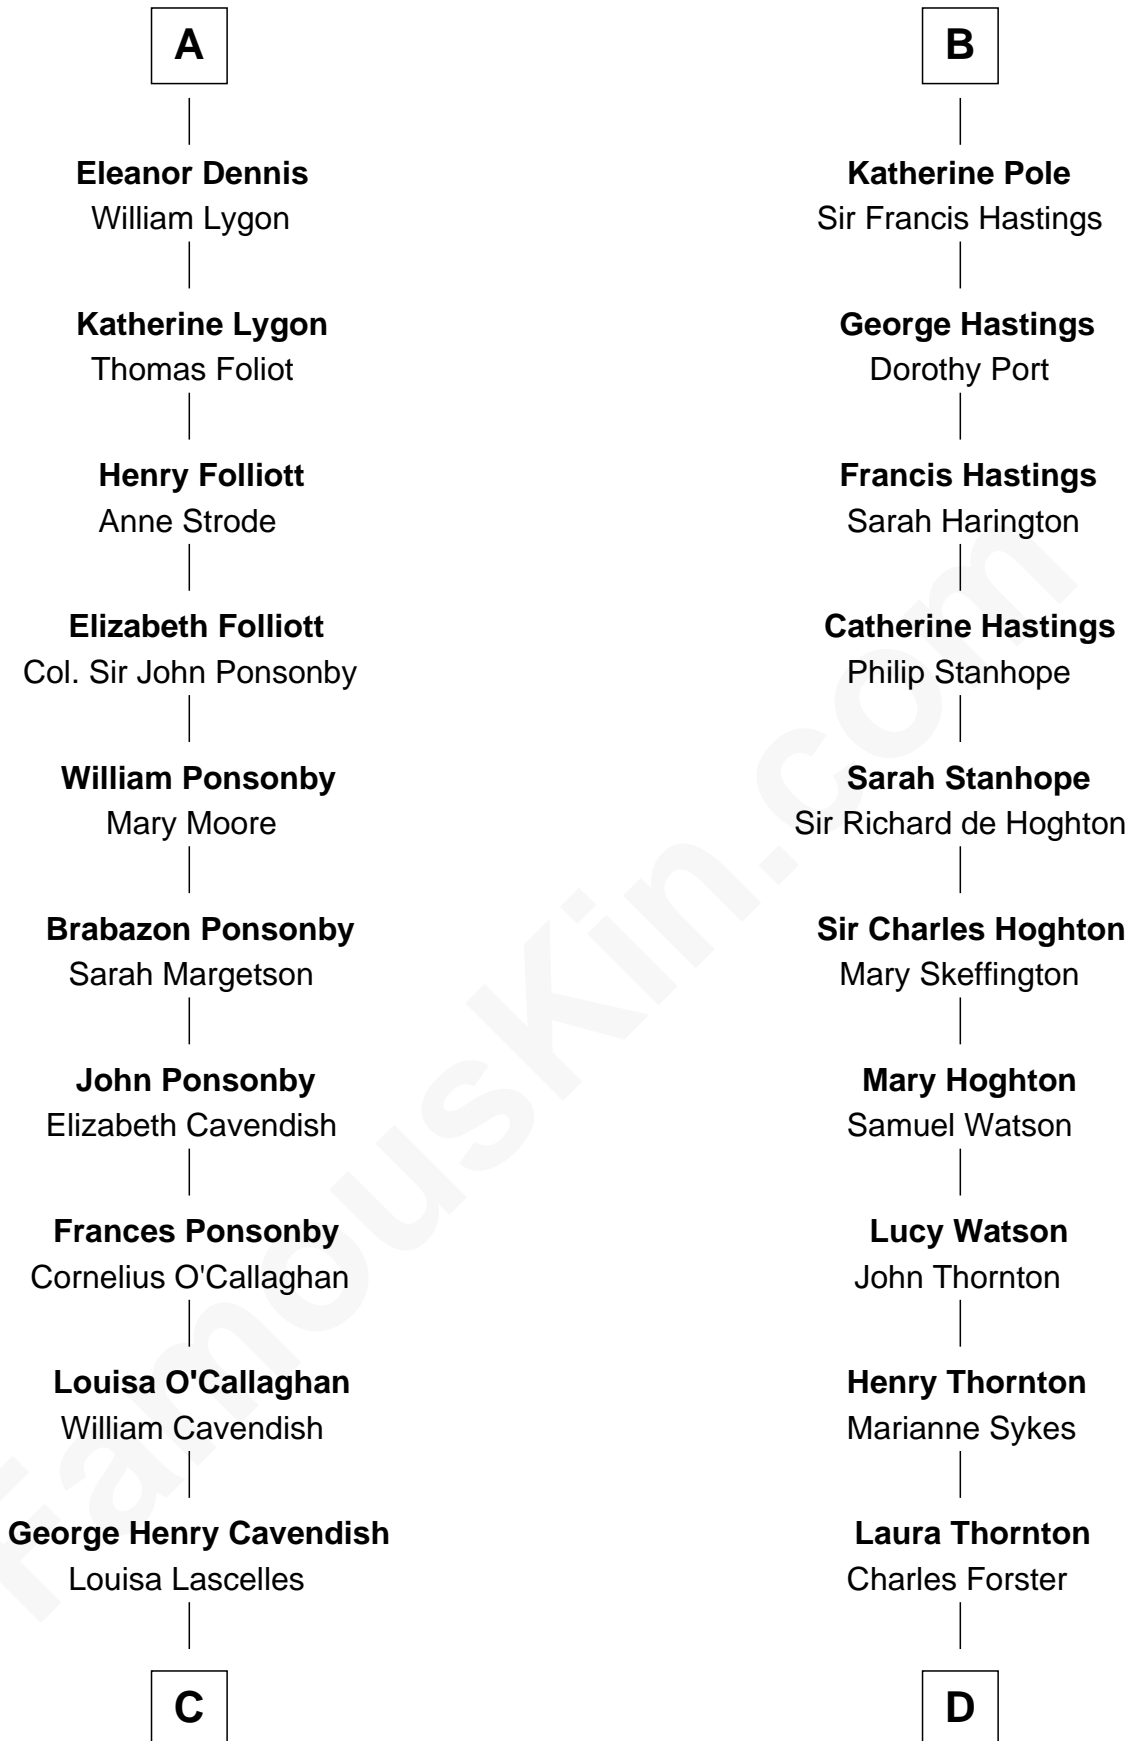

FamousKin.com Relationship Chart of

Sarah Ferguson

Duchess of York

18th cousin 3 times removed of

E. M. Forster

English Novelist

C

Susan Henrietta Cavendish

Henry Robert Brand

Margaret Brand

Algernon Francis Holford Ferguson

Andrew Henry Ferguson

Marian Louisa Montagu-Douglas-Scott

Ronald Ivor Ferguson

Susan Mary Wright

Sarah Ferguson

Duchess of York

D

Edward Morgan Llewellyn Forster

Alice Clara Whichelo

E. M. Forster

English Novelist