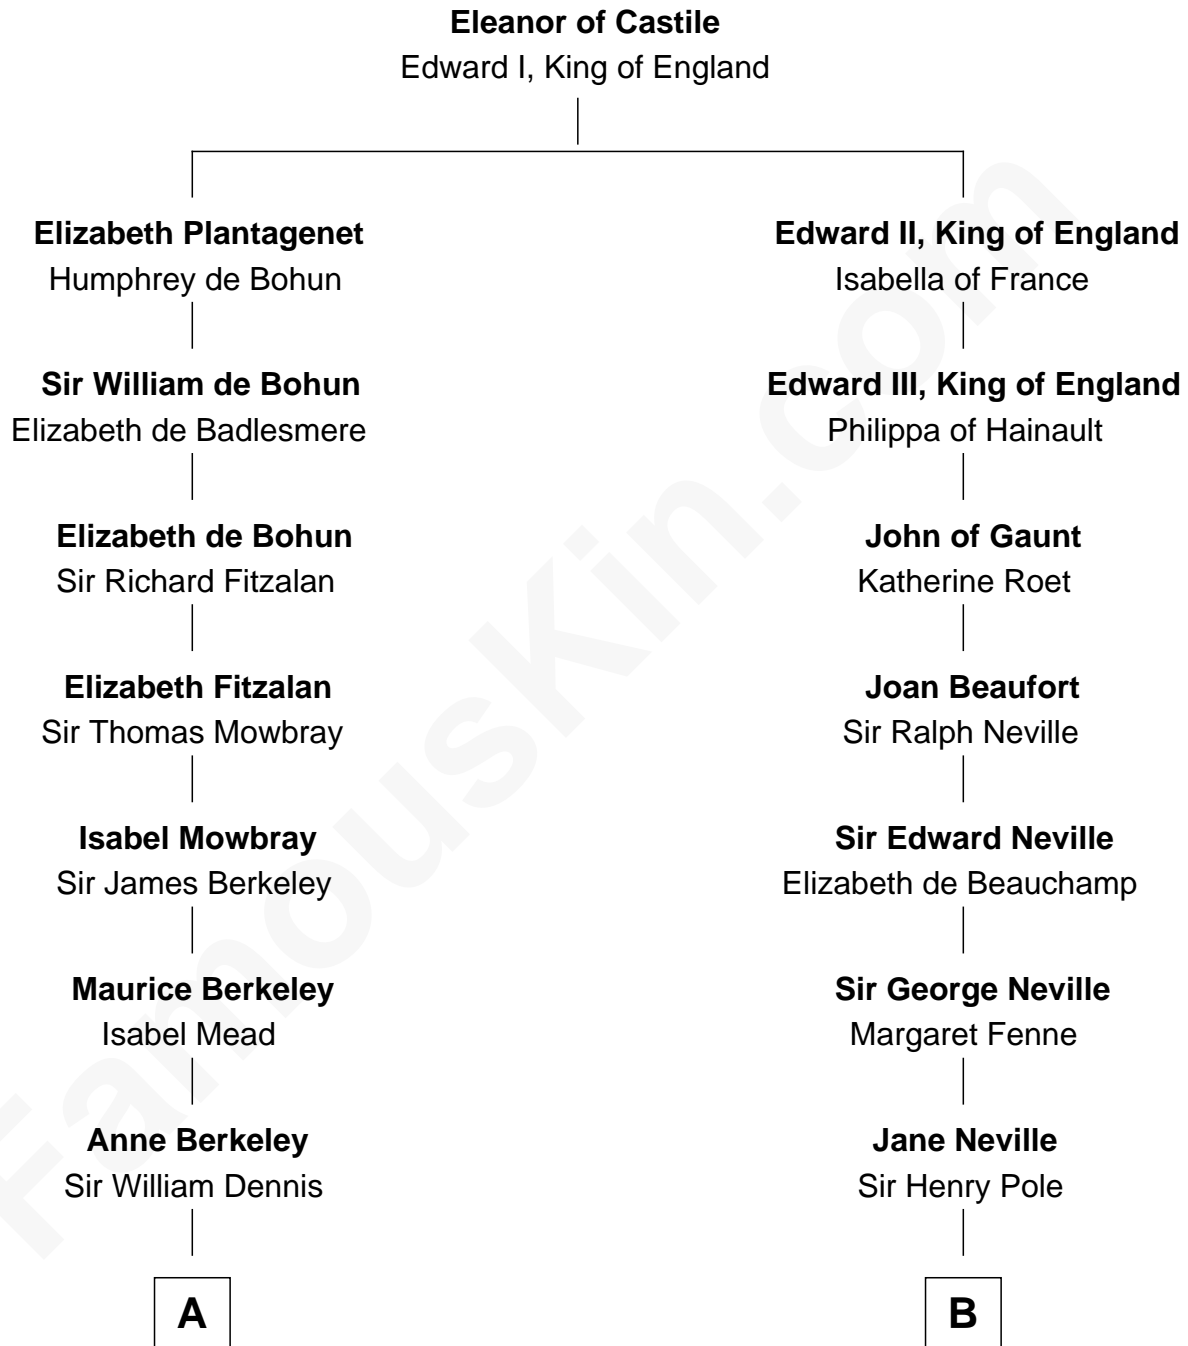

FamousKin.com Relationship Chart of

Sarah Ferguson

Duchess of York

18th cousin 3 times removed of

E. M. Forster

English Novelist

C

Susan Henrietta Cavendish

Henry Robert Brand

Margaret Brand

Algernon Francis Holford Ferguson

Andrew Henry Ferguson

Marian Louisa Montagu-Douglas-Scott

Ronald Ivor Ferguson

Susan Mary Wright

Sarah Ferguson

Duchess of York

D

Edward Morgan Llewellyn Forster

Alice Clara Whichelo

E. M. Forster

English Novelist