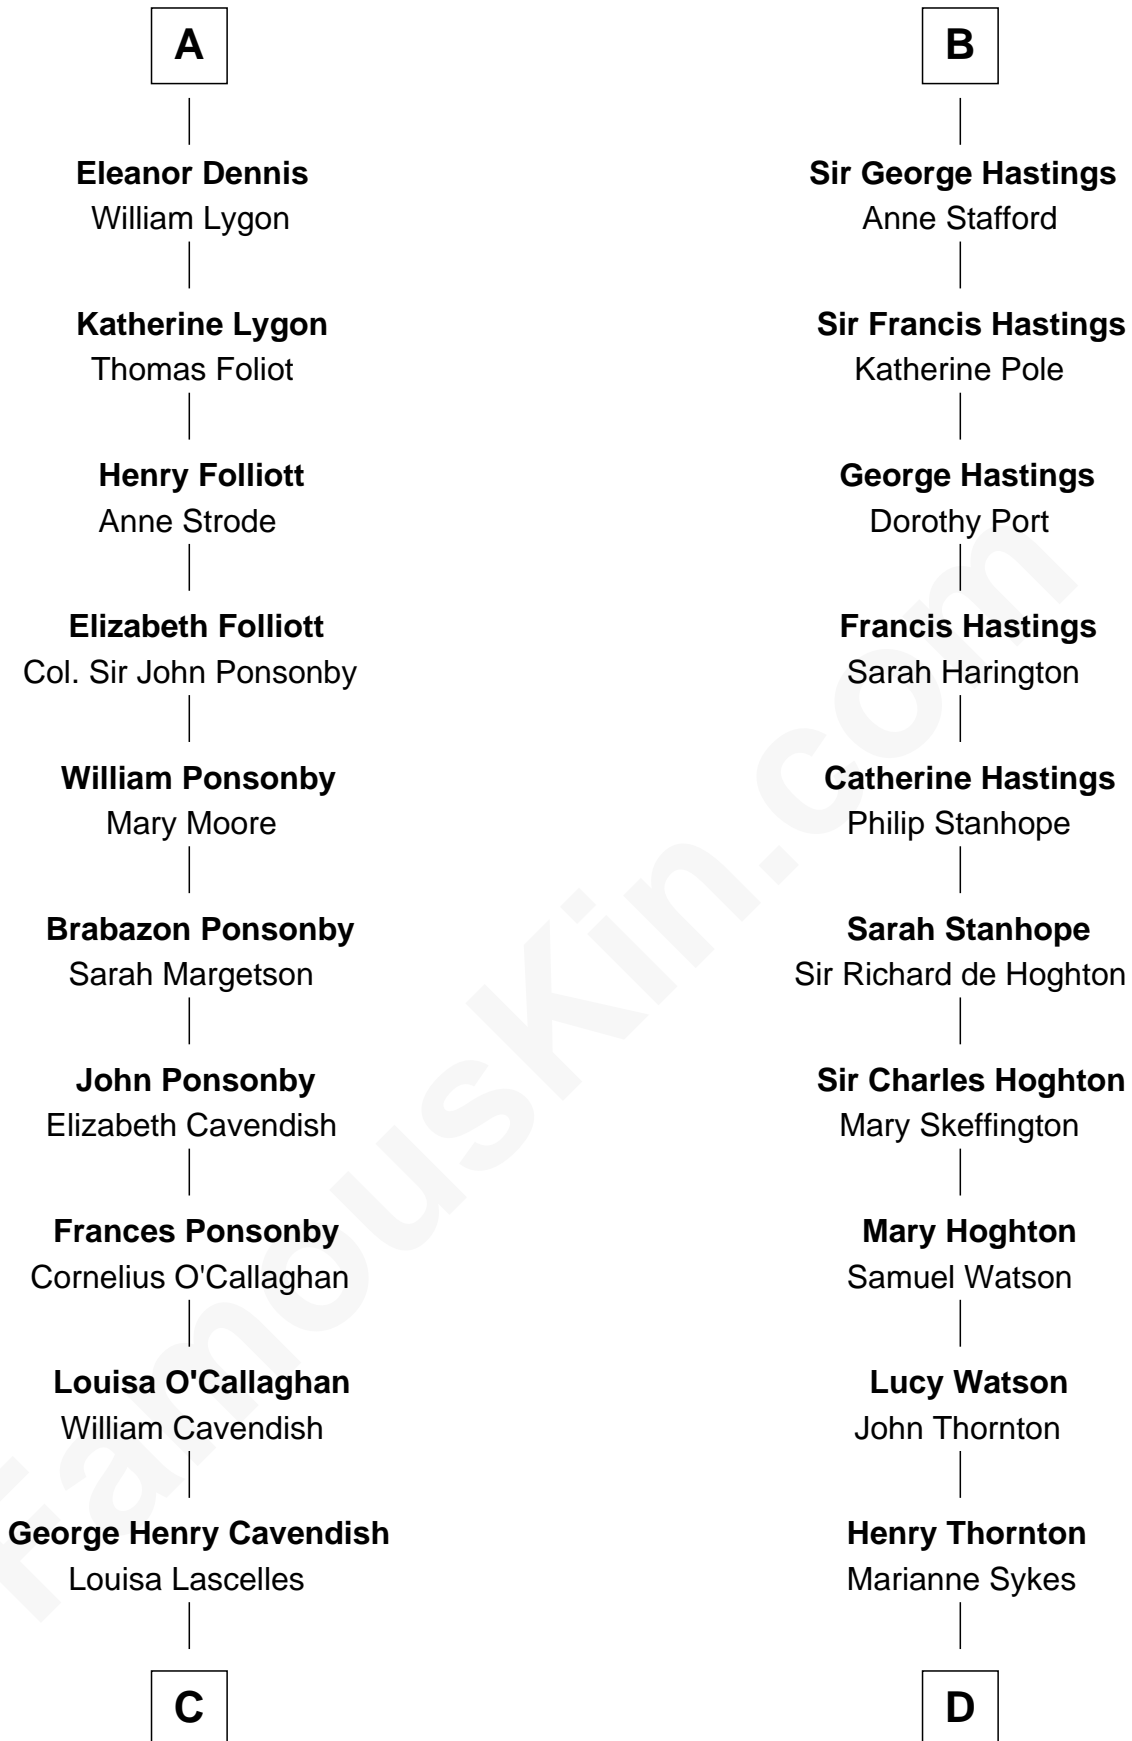

FamousKin.com Relationship Chart of

Sarah Ferguson

Duchess of York

19th cousin 2 times removed of

E. M. Forster

English Novelist

Sir Patrick de Chaworth

Isabella de Beauchamp

C

Susan Henrietta Cavendish

Henry Robert Brand

Margaret Brand

Algernon Francis Holford Ferguson

Andrew Henry Ferguson

Marian Louisa Montagu-Douglas-Scott

Ronald Ivor Ferguson

Susan Mary Wright

Sarah Ferguson

Duchess of York

D

Laura Thornton

Charles Forster

Edward Morgan Llewellyn Forster

Alice Clara Whichelo