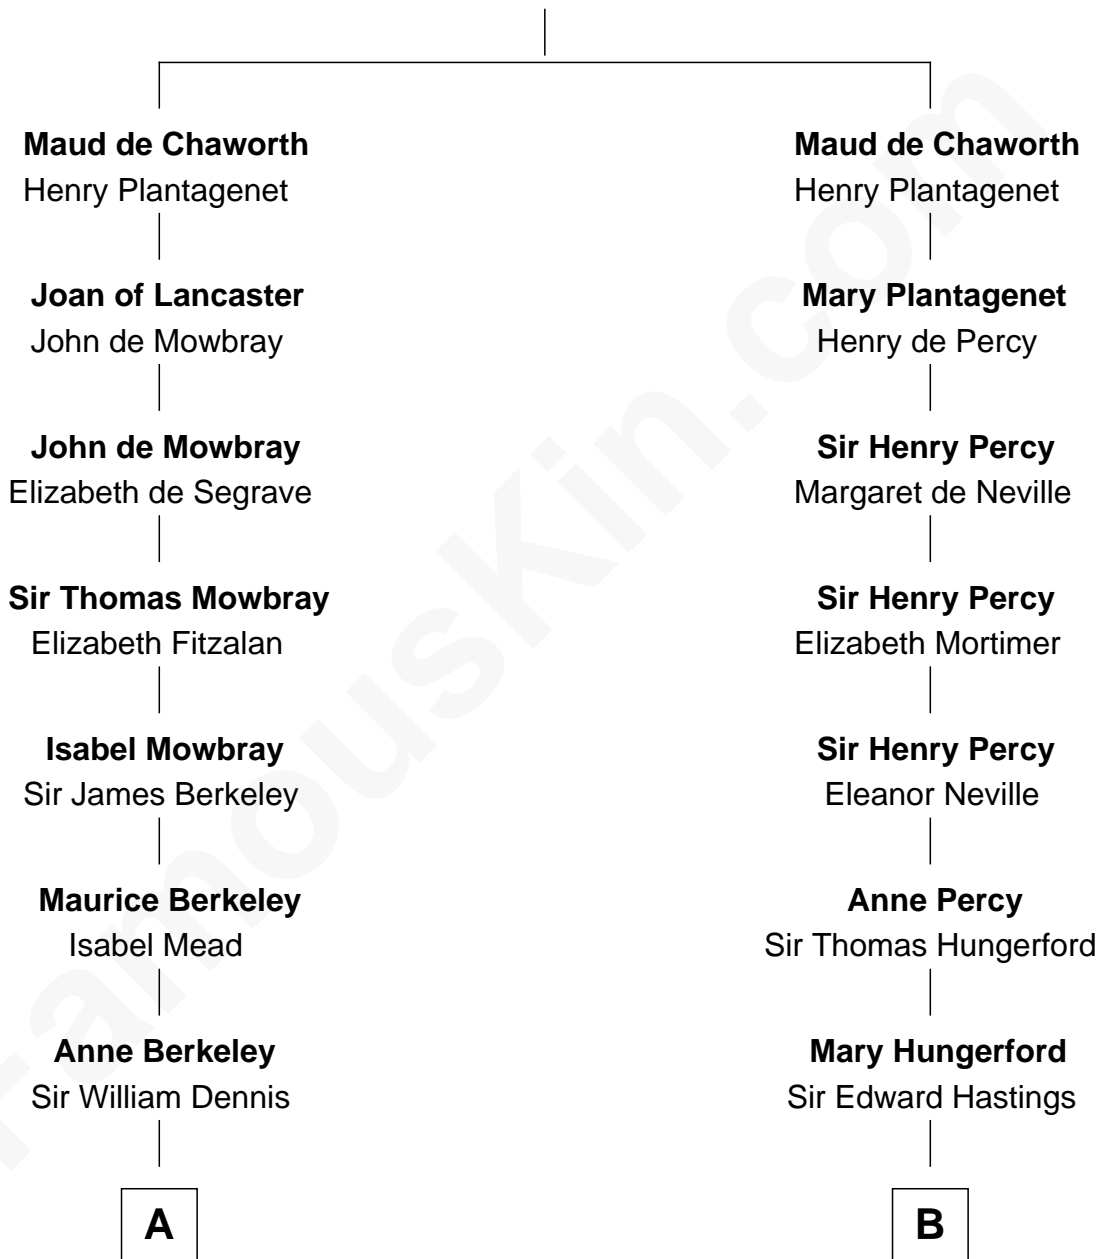

FamousKin.com Relationship Chart of

Sarah Ferguson

Duchess of York

19th cousin 2 times removed of

E. M. Forster

English Novelist

Sir Patrick de Chaworth

Isabella de Beauchamp

C

Susan Henrietta Cavendish

Henry Robert Brand

Margaret Brand

Algernon Francis Holford Ferguson

Andrew Henry Ferguson

Marian Louisa Montagu-Douglas-Scott

Ronald Ivor Ferguson

Susan Mary Wright

Sarah Ferguson

Duchess of York

D

Laura Thornton

Charles Forster

Edward Morgan Llewellyn Forster

Alice Clara Whichelo