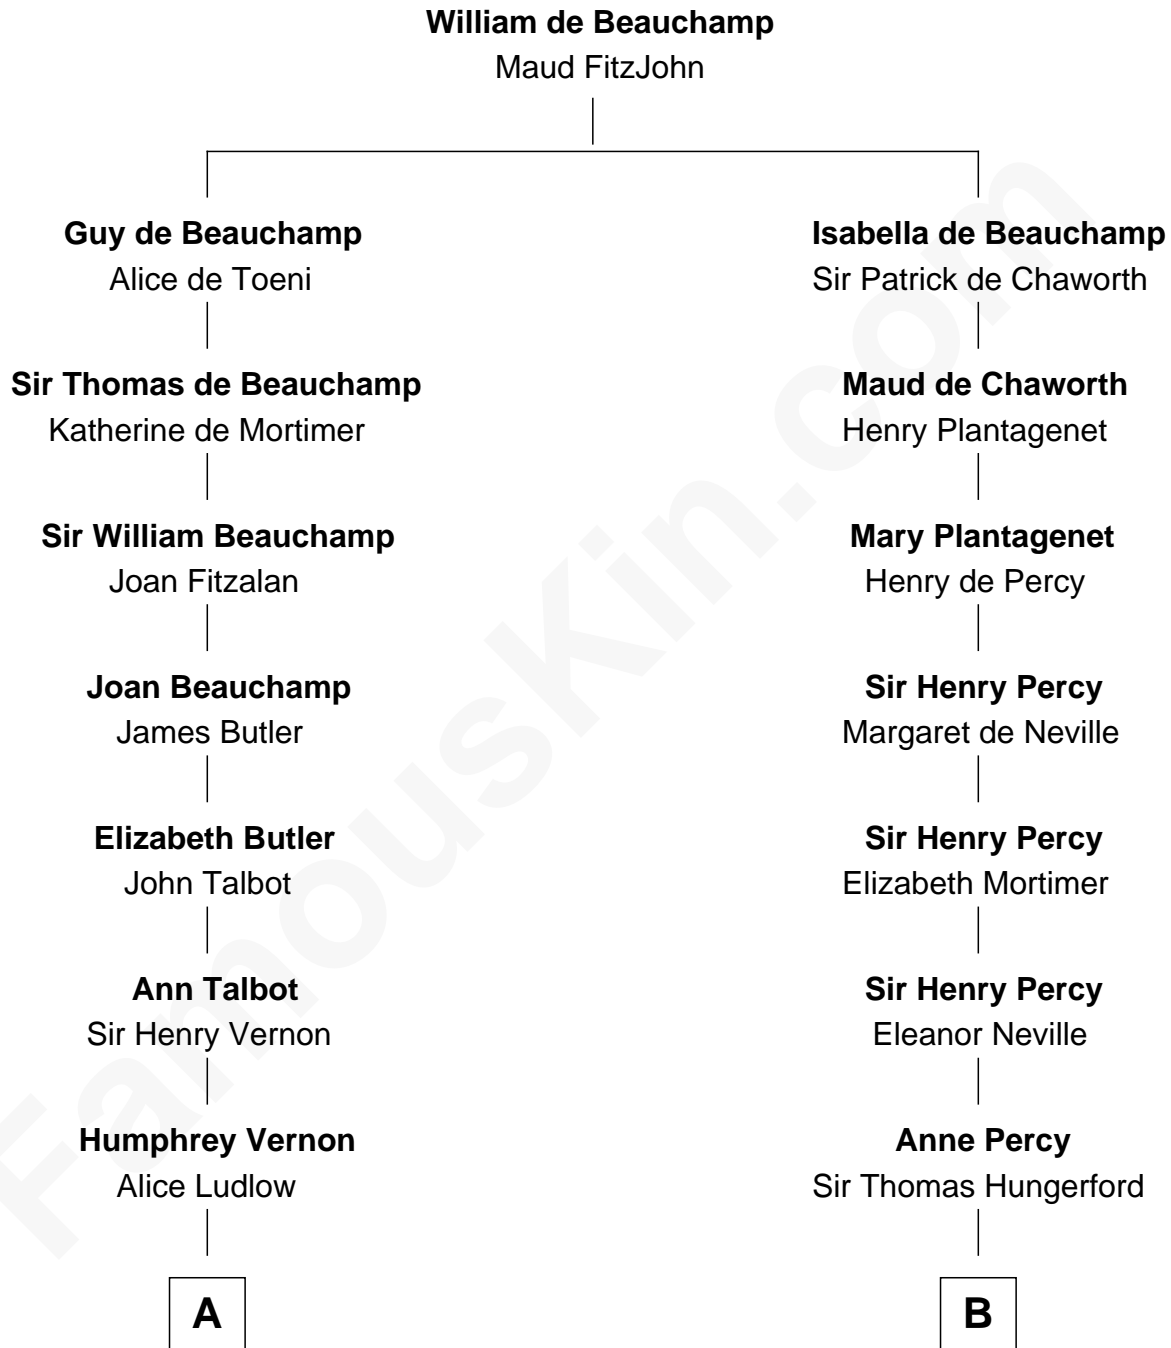

FamousKin.com Relationship Chart of

Sarah Ferguson

Duchess of York

20th cousin 1 time removed of

E. M. Forster

English Novelist

C

Louisa Jane Hamilton

William Henry Walter Montagu-Douglas-Scott

Herbert Andrew Montagu-Douglas-Scott

Marie Josephine Edwards

Marian Louisa Montagu-Douglas-Scott

Andrew Henry Ferguson

Ronald Ivor Ferguson

Susan Mary Wright

Sarah Ferguson

Duchess of York

D

Henry Thornton

Marianne Sykes

Laura Thornton

Charles Forster

Edward Morgan Llewellyn Forster

Alice Clara Whichelo