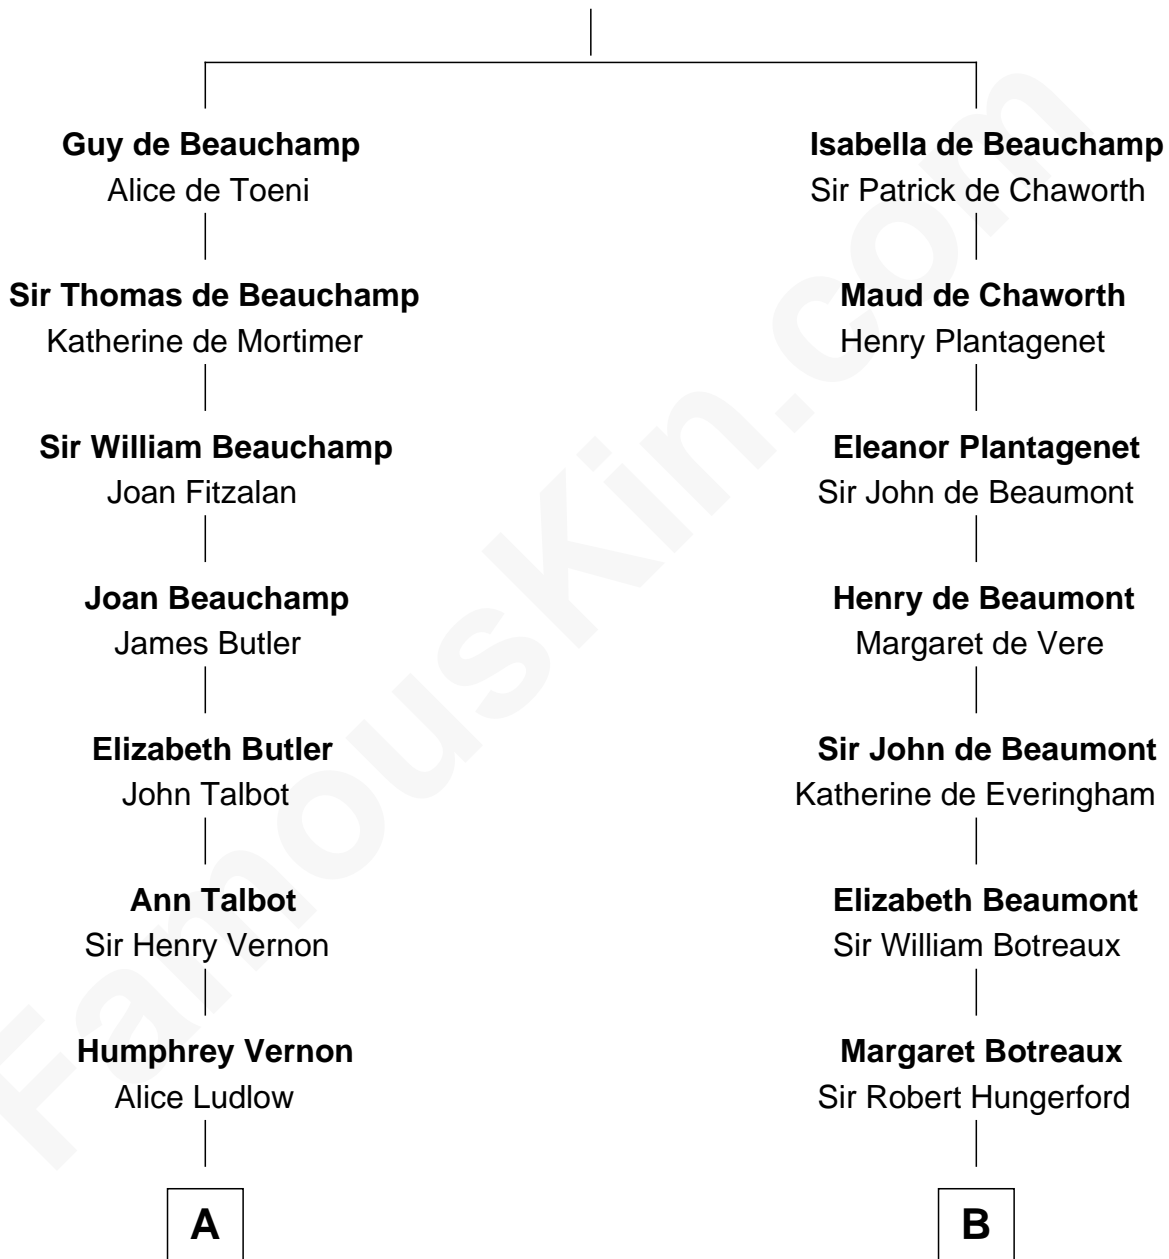

# FamousKin.com Relationship Chart of

**Sarah Ferguson**

*Duchess of York*

20th cousin 1 time removed of

**Guillermo Billinghurst**

*31st President of Peru*

**William de Beauchamp**

Maud FitzJohn

**C**

**Louisa Jane Hamilton**

William Henry Walter Montagu-Douglas-Scott

**Herbert Andrew Montagu-Douglas-Scott**

Marie Josephine Edwards

**Marian Louisa Montagu-Douglas-Scott**

Andrew Henry Ferguson

**Ronald Ivor Ferguson**

Susan Mary Wright

**Sarah Ferguson**

*Duchess of York*

**D**

**Rev. William Billinghurst**

Catharine Bellas

**Robert Billinghurst**

Maria Francisca Agrelo

**Guillermo Eugenio Billinghurst**

Belisaria Angulo

**Guillermo Billinghurst**

*31st President of Peru*