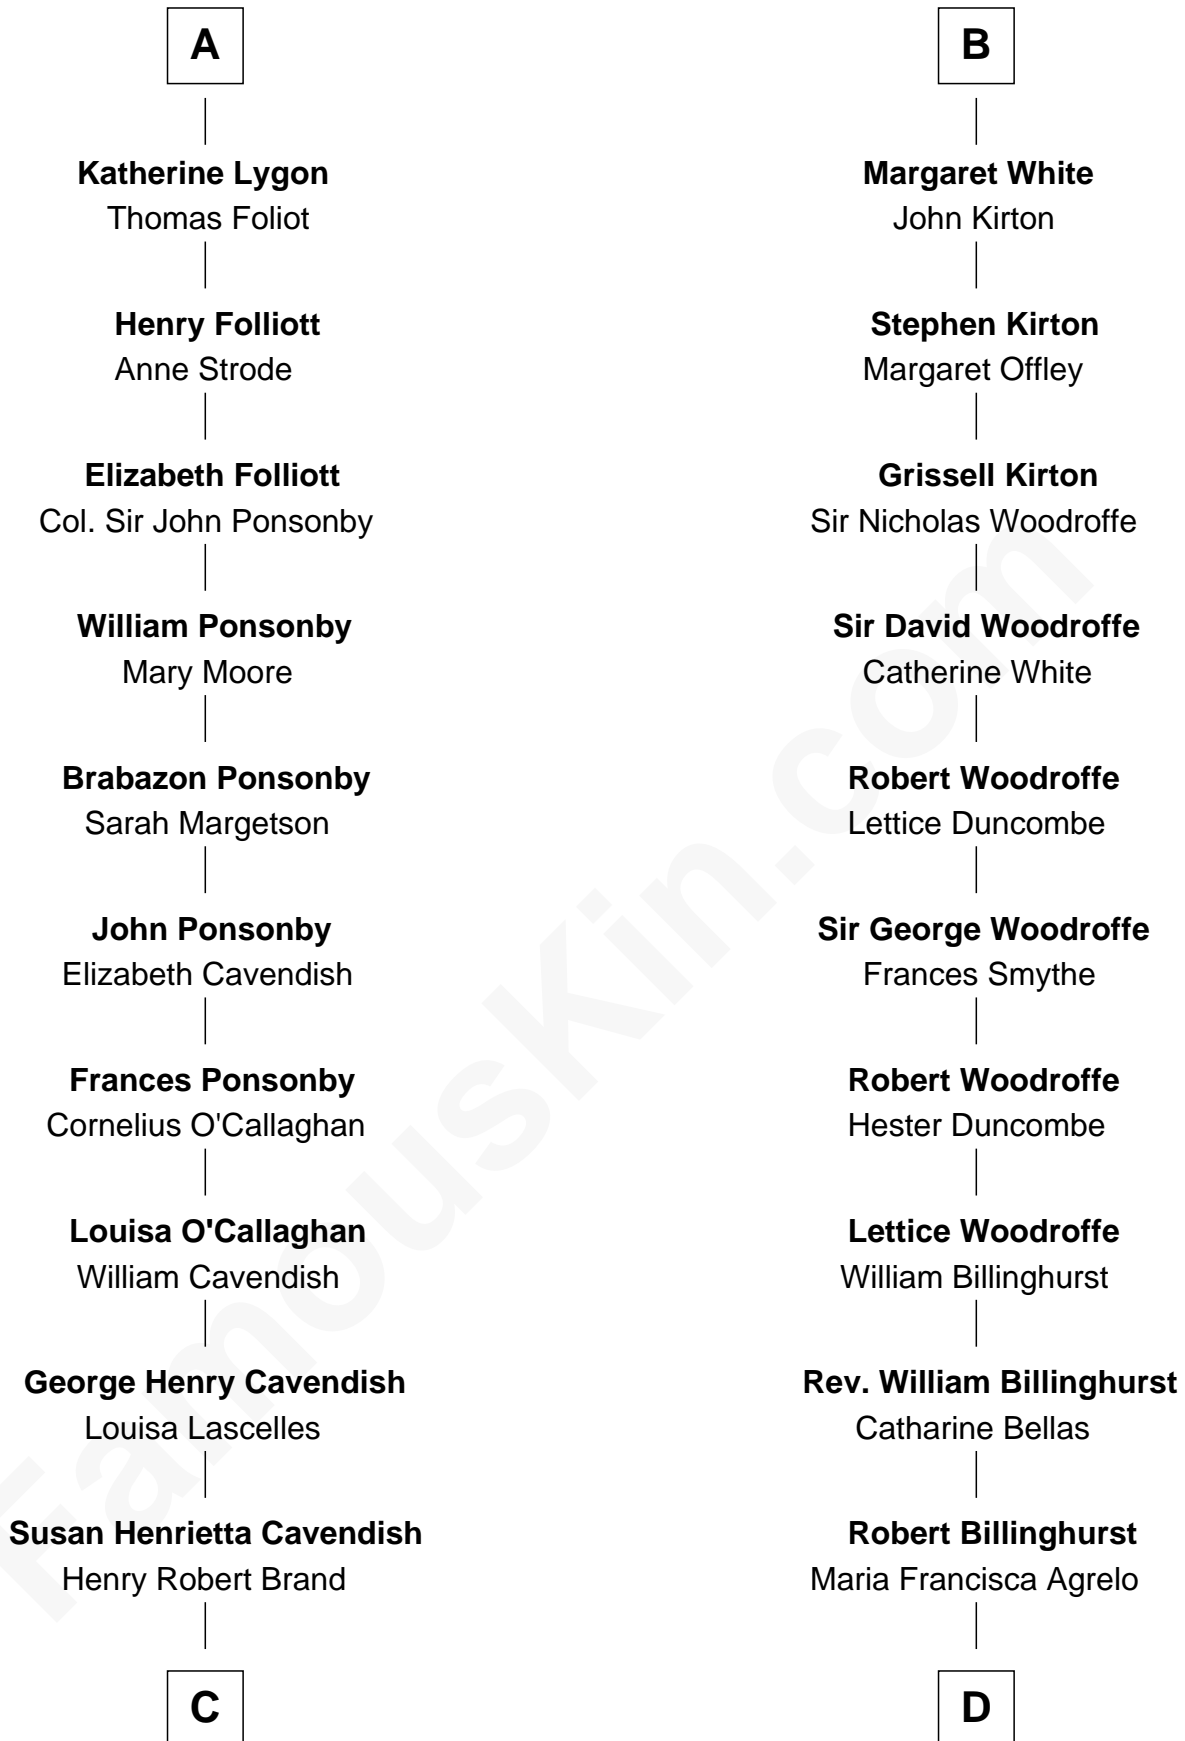

FamousKin.com Relationship Chart of

Sarah Ferguson

Duchess of York

20th cousin of

Susana Ferrari Billinghurst

Argentine Aviation Pioneer

Bartholomew de Badlesmere

Margaret de Clare

Sir Robert Hungerford

Eleanor Hungerford

Sir John White

Robert White

Margaret Gainsford

B

C

Margaret Brand
Algernon Francis Holford Ferguson

Andrew Henry Ferguson
Marian Louisa Montagu-Douglas-Scott

Ronald Ivor Ferguson
Susan Mary Wright

Sarah Ferguson
Duchess of York

D

Daniel Mariano Billinghurst
Mercedes Merzano

Lisandro Billinghurst
Ana Kidd

Rosa Laureana Billinghurst
Alfredo Ferrari

Susana Ferrari Billinghurst
Argentine Aviation Pioneer