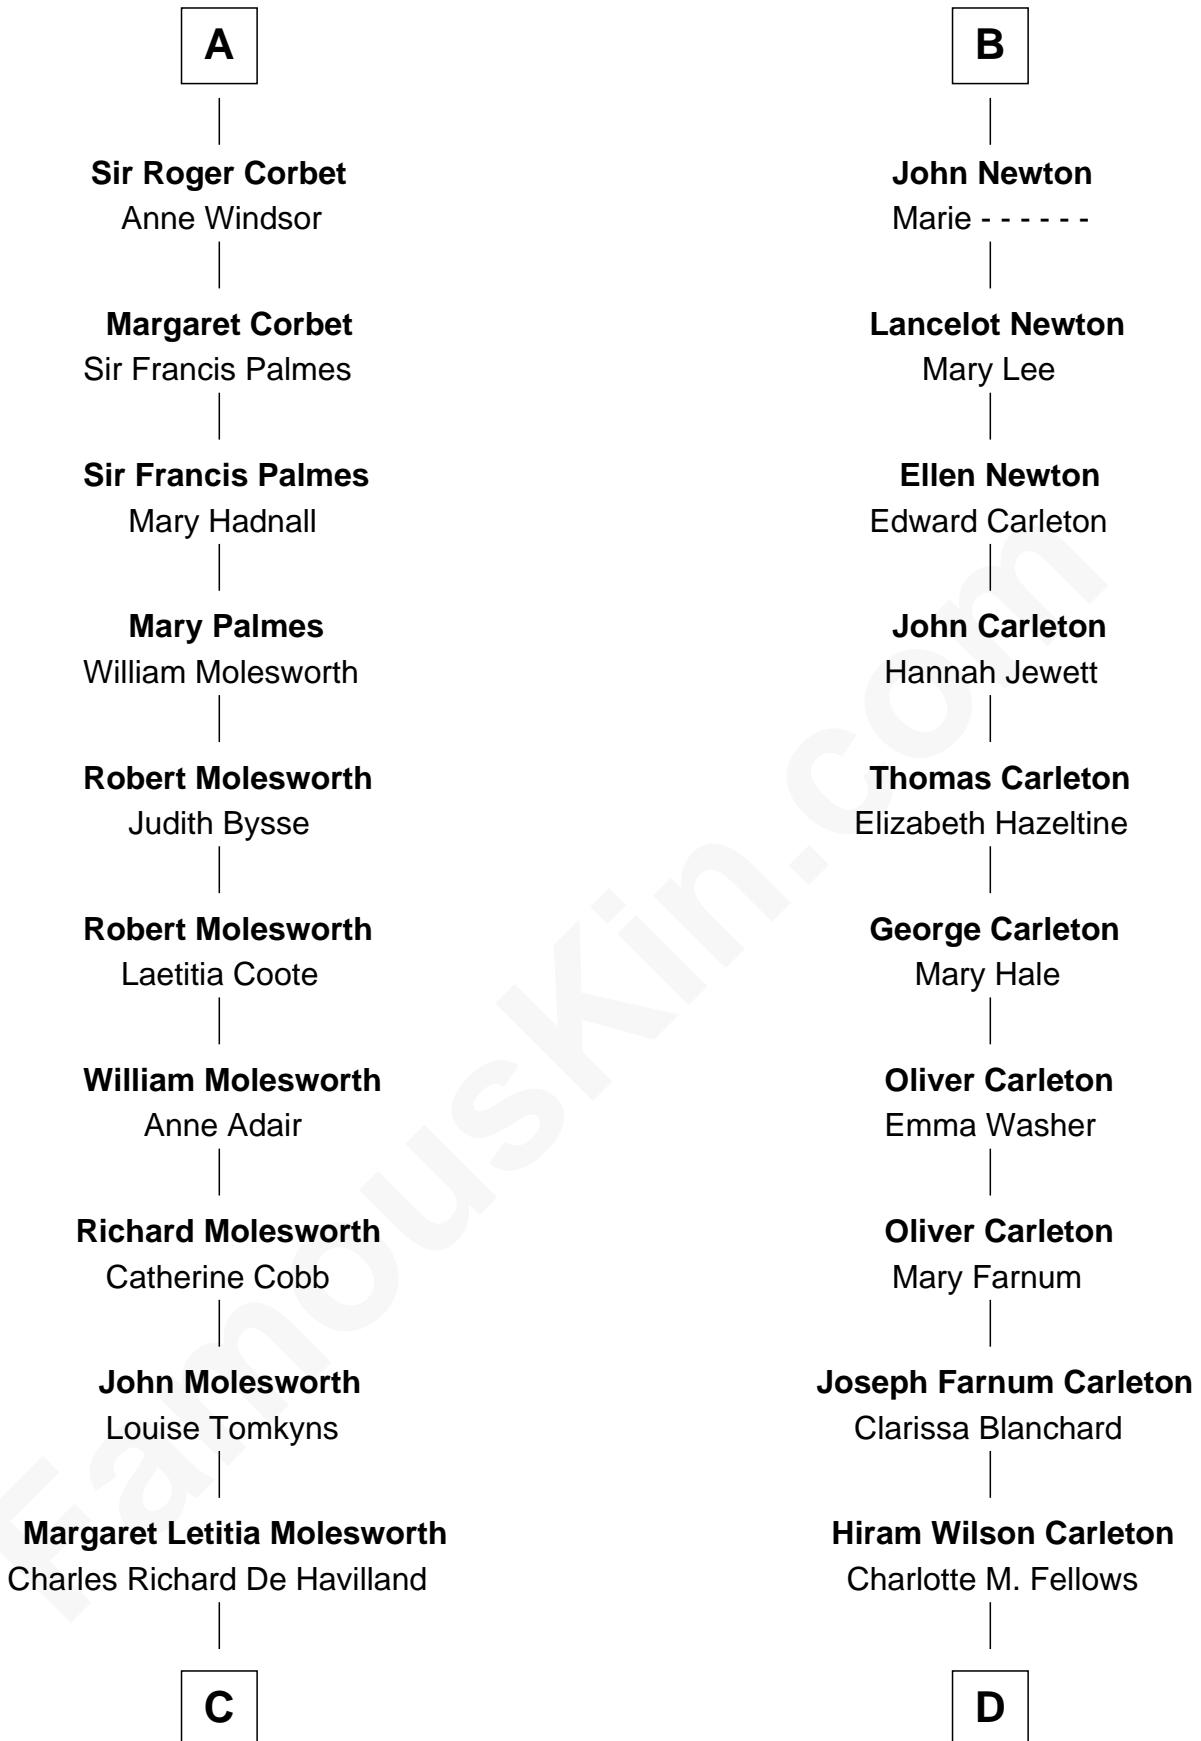

FamousKin.com

Relationship Chart of

Olivia De Havilland

Movie Actress

18th cousin 2 times removed of

Mickey Rourke

Movie Actor

Edmund Fitzalan

Alice de Warenne

C

Walter Augustus De Havilland

Lillian Augusta Ruse

Olivia De Havilland

Movie Actress

D

Joseph Clinton Carleton