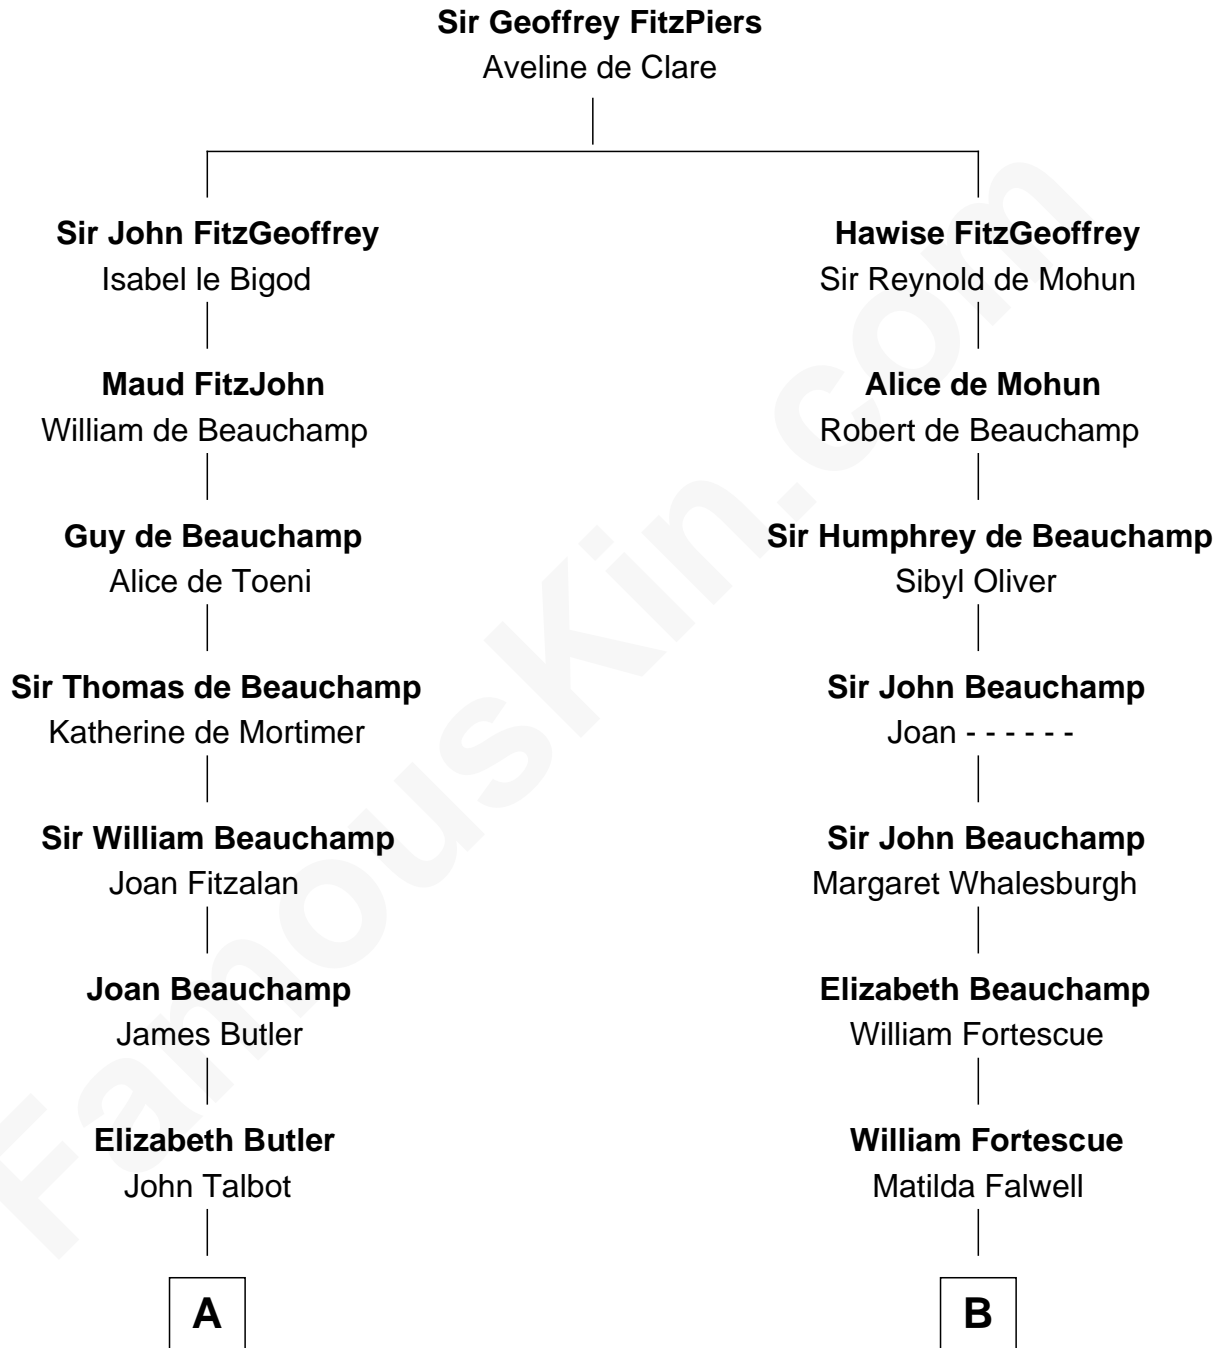

**FamousKin.com**  
**Relationship Chart of**  
**Olivia De Havilland**  
*Movie Actress*

20th cousin 1 time removed of  
**Owen Brewster**  
*54th Governor of Maine*

**C**

**John Molesworth**

Louise Tomkyns

**Margaret Letitia Molesworth**

Charles Richard De Havilland

**Walter Augustus De Havilland**

Lillian Augusta Ruse

**Olivia De Havilland**

*Movie Actress*

**D**

**Martha Stetson**

Morgan Brewster

**William Brewster**

Christina Briggs

**Abiatha B. Brewster**

Clara Warren

**William Edmund Brewster**

Carrie S. Bridges

**Owen Brewster**

*54th Governor of Maine*