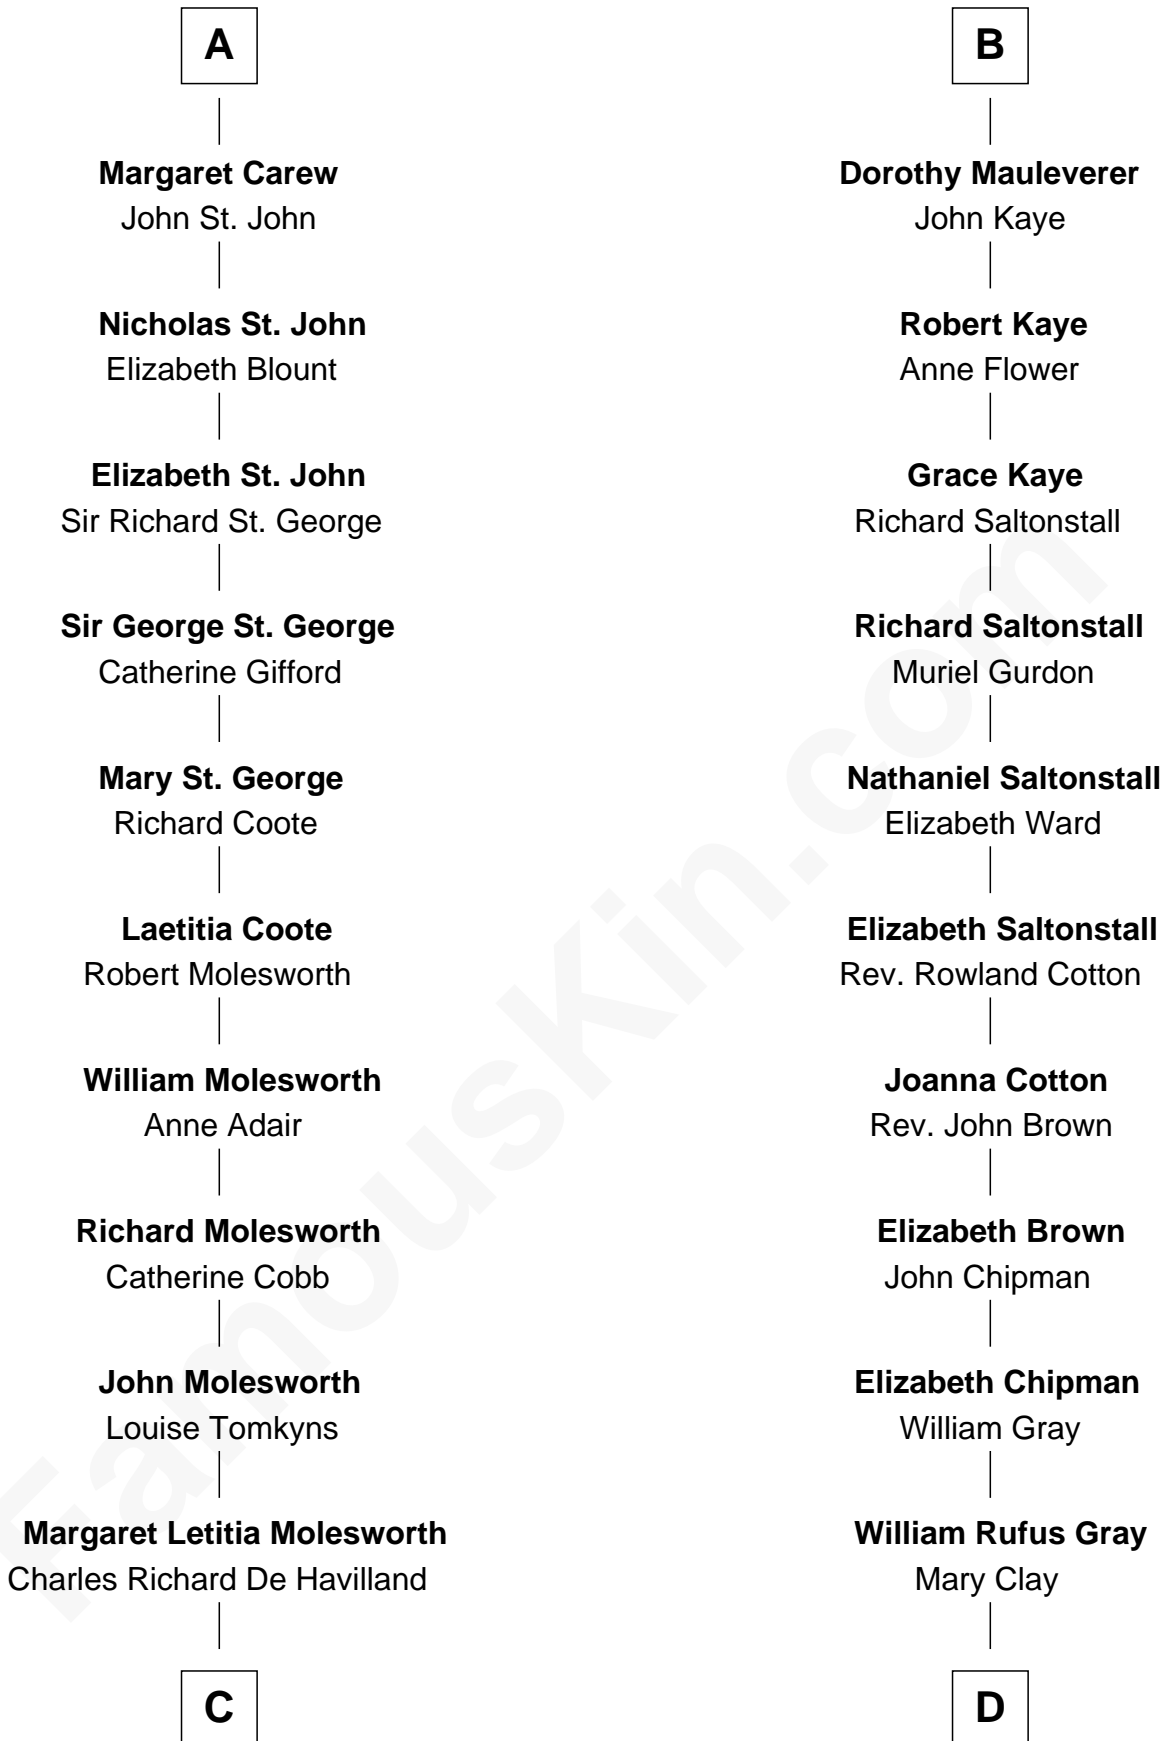

FamousKin.com
Relationship Chart of
Olivia De Havilland
Movie Actress

18th cousin 3 times removed of
Story Musgrave
NASA Astronaut

C

Walter Augustus De Havilland

Lillian Augusta Ruse

Olivia De Havilland

Movie Actress

D

William Gray

Sarah Frances Loring

Edward Gray

Elizabeth Gray Story

Marguerite Gray

John Butler Swann

Marguerite Swann

Percy Musgrave

Story Musgrave

NASA Astronaut

FamousKin.com