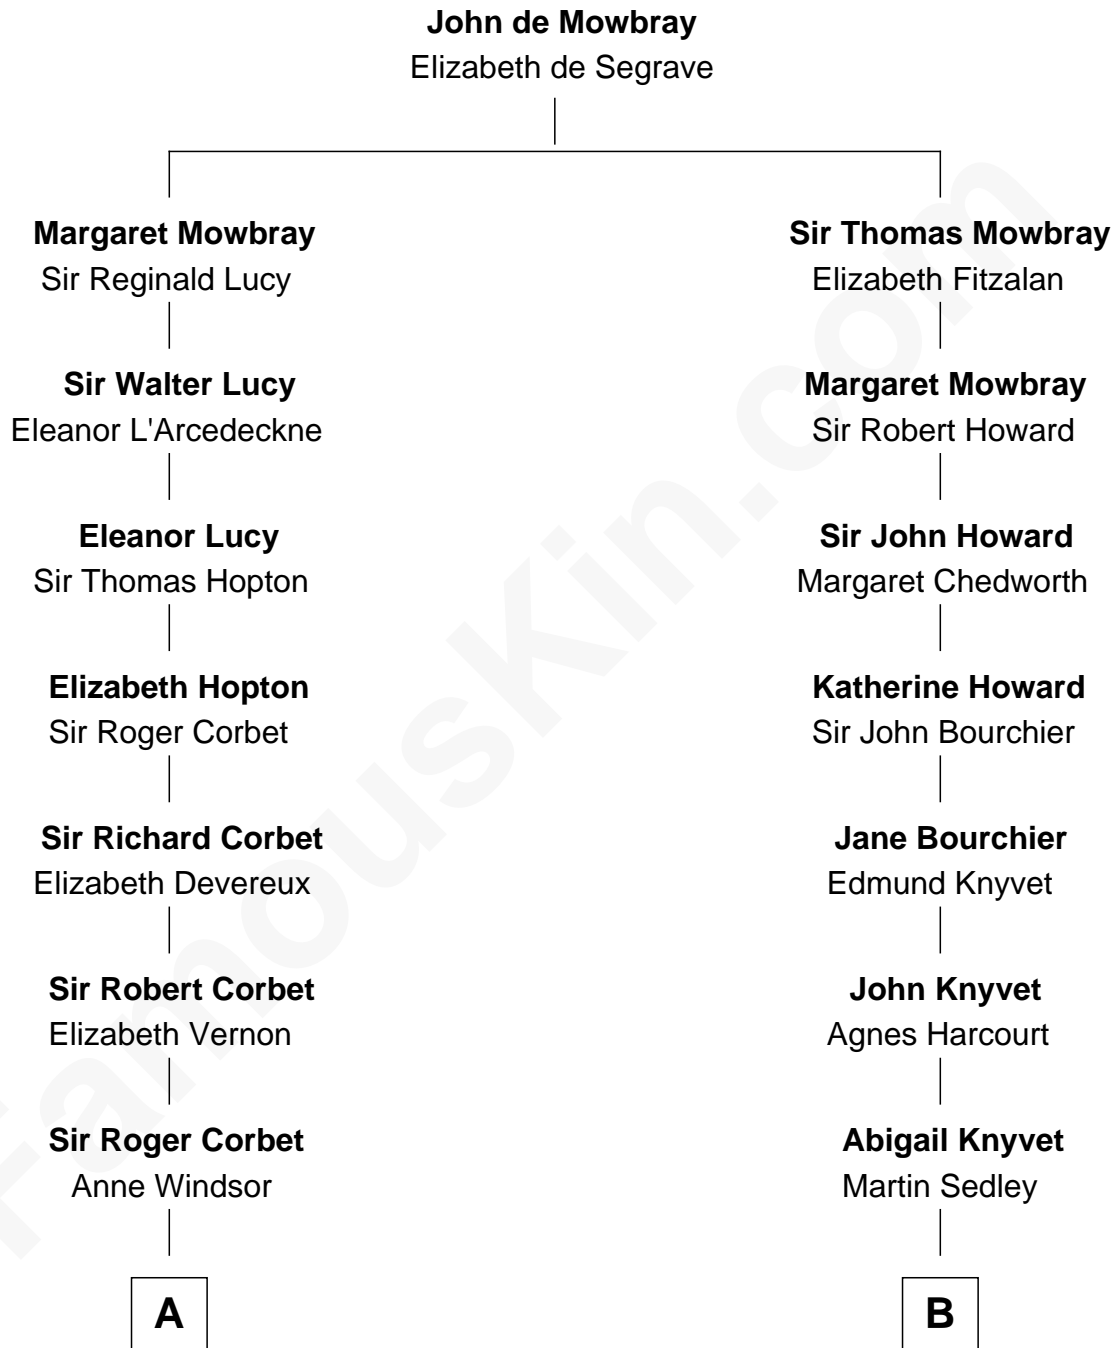

FamousKin.com
Relationship Chart of
Olivia De Havilland
Movie Actress

17th cousin 2 times removed of

Story Musgrave
NASA Astronaut

C

Marguerite Gray
John Butler Swann

Marguerite Swann
Percy Musgrave

Story Musgrave
NASA Astronaut

FamousKin.com