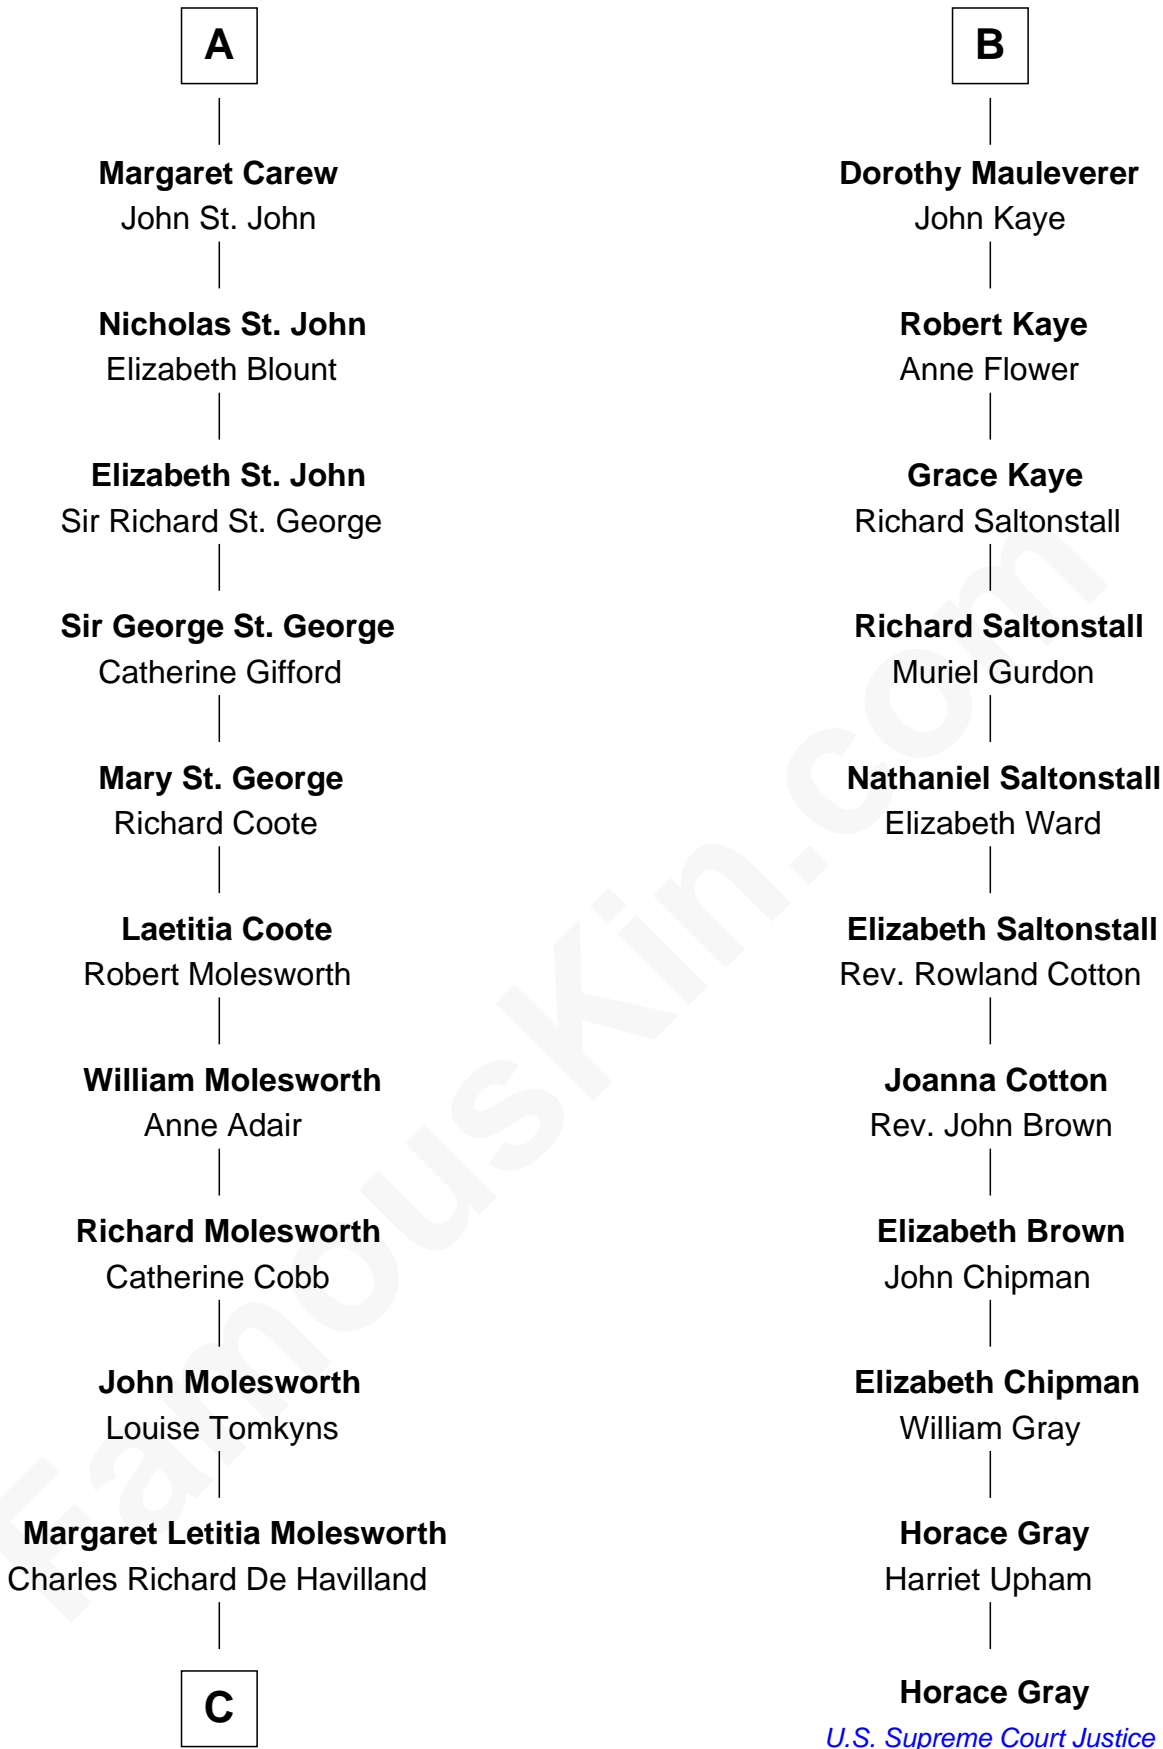

FamousKin.com
Relationship Chart of
Olivia De Havilland
Movie Actress

17th cousin 1 time removed of
Horace Gray
U.S. Supreme Court Justice

C

—
Walter Augustus De Havilland

Lillian Augusta Ruse

—
Olivia De Havilland

Movie Actress

FamousKin.com