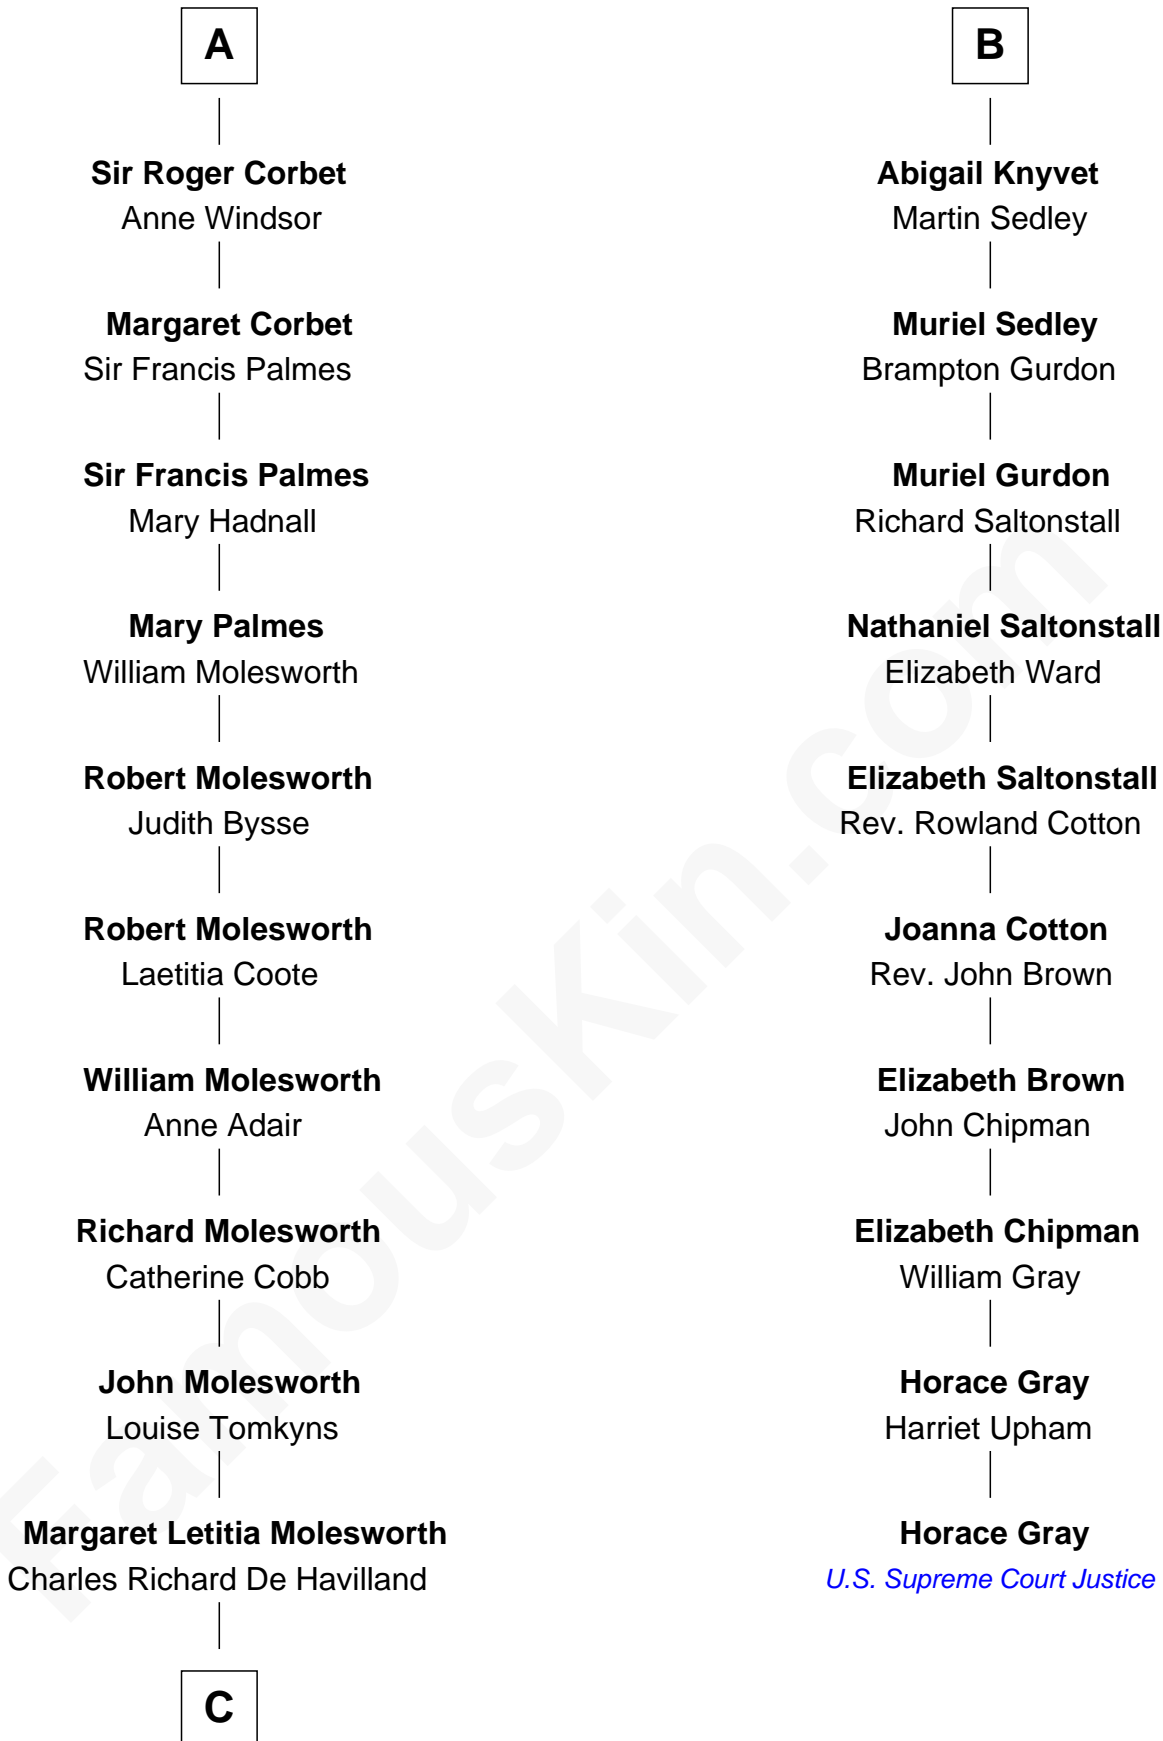

FamousKin.com
Relationship Chart of
Olivia De Havilland
Movie Actress

16th cousin 2 times removed of
Horace Gray
U.S. Supreme Court Justice

C

—
Walter Augustus De Havilland

Lillian Augusta Ruse

—
Olivia De Havilland

Movie Actress

FamousKin.com