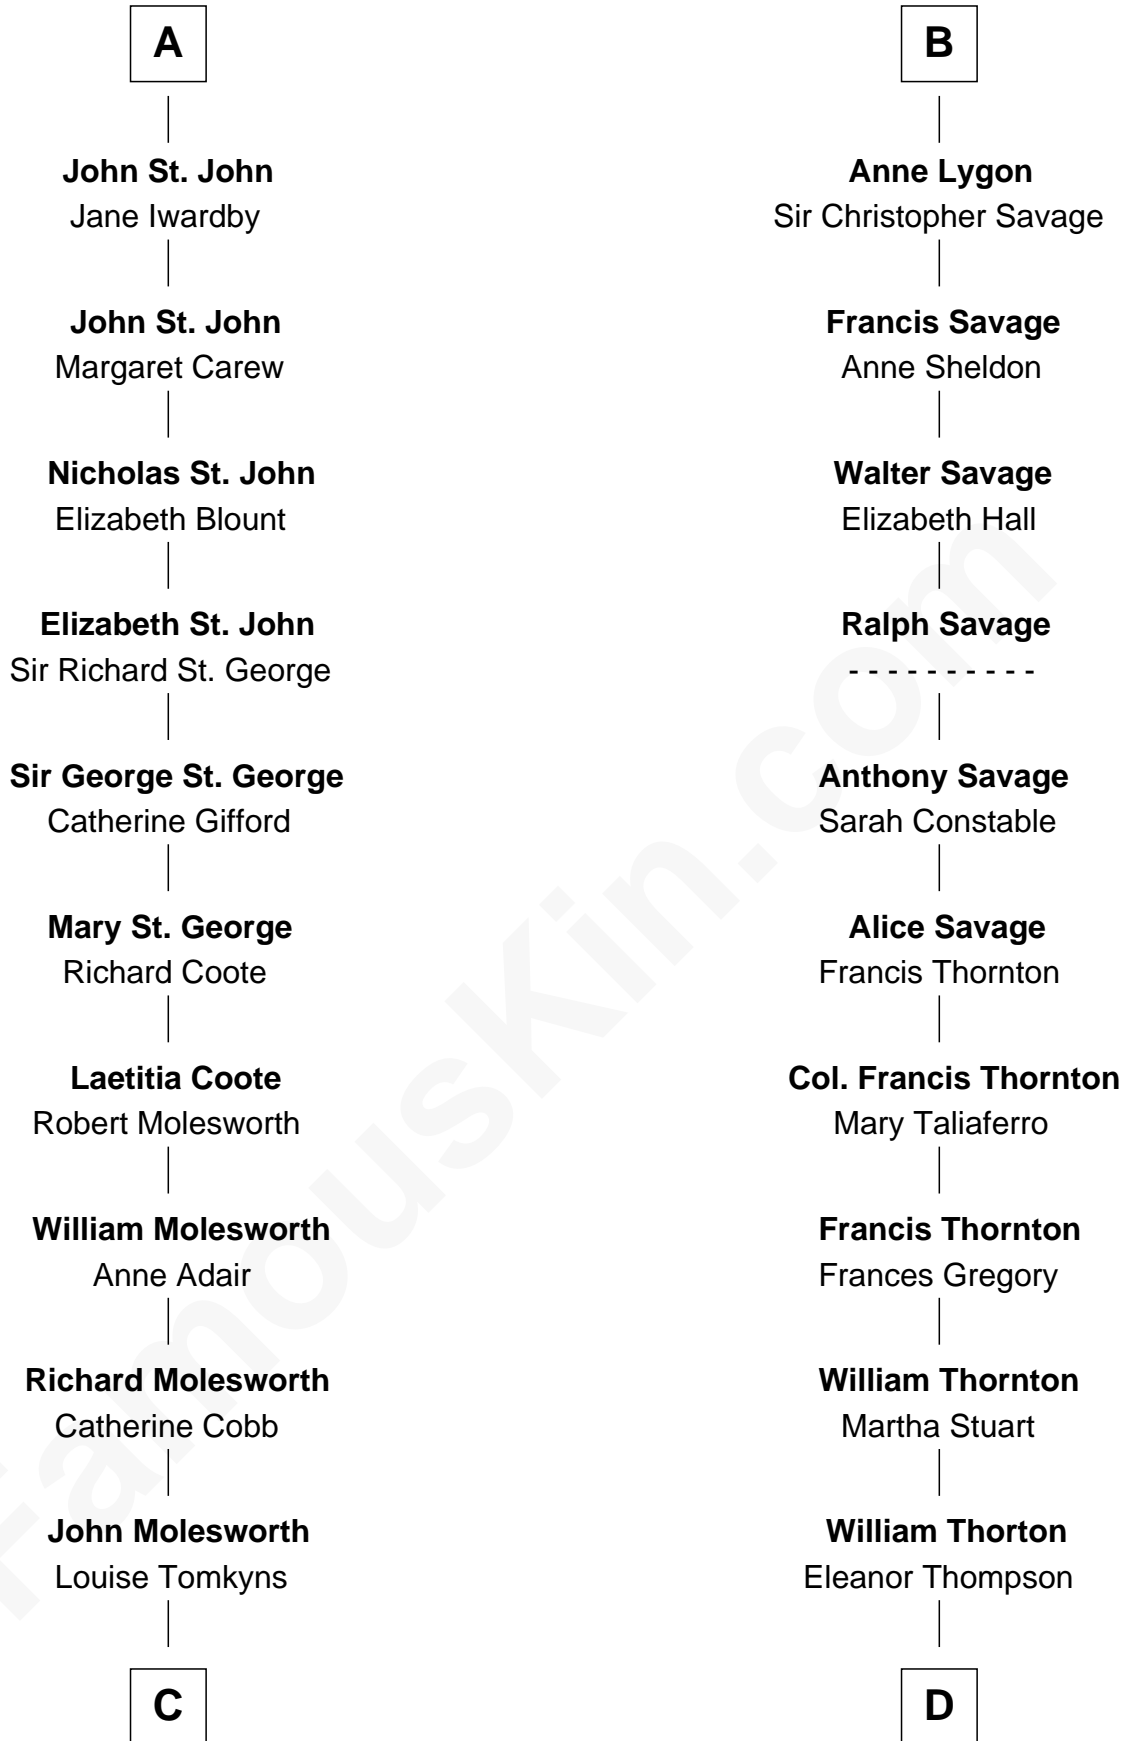

FamousKin.com
Relationship Chart of
Olivia De Havilland
Movie Actress

19th cousin 1 time removed of
General George S. Patton
U.S. Army - World War II

C

Margaret Letitia Molesworth

Charles Richard De Havilland

Walter Augustus De Havilland

Lillian Augusta Ruse

Olivia De Havilland

Movie Actress

D

Susanna Thompson Thorton

Andrew Glassell

Susan Thornton Glassell