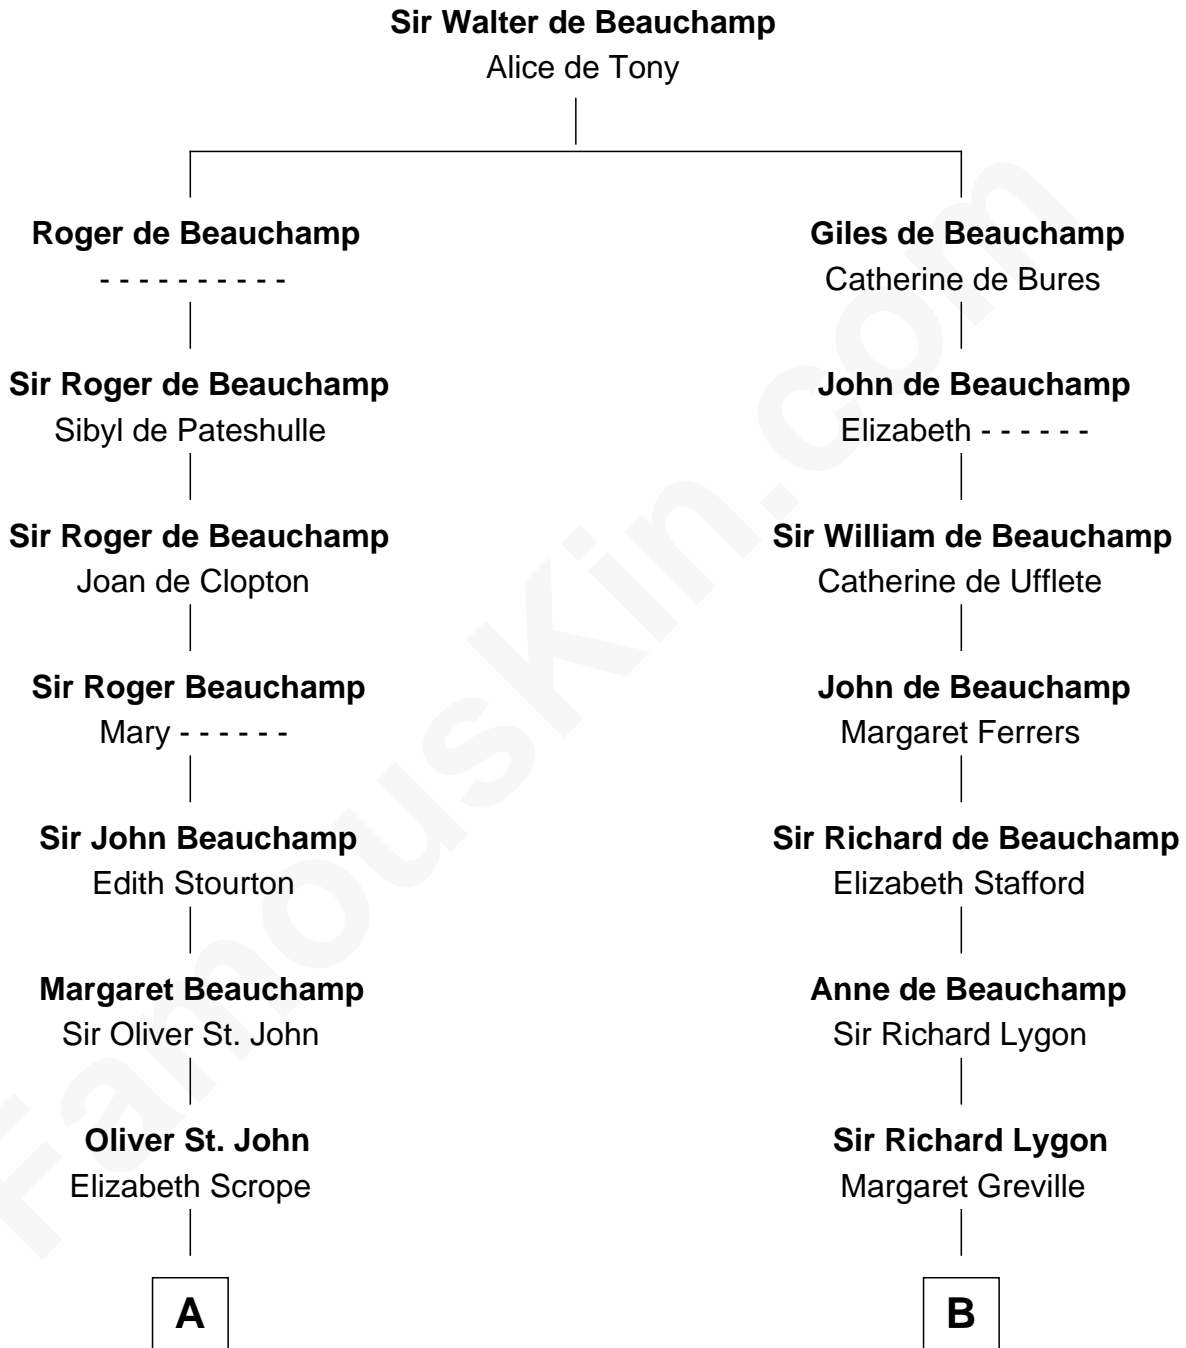

FamousKin.com
Relationship Chart of
Olivia De Havilland
Movie Actress

19th cousin 1 time removed of
General George S. Patton
U.S. Army - World War II

C

Margaret Letitia Molesworth

Charles Richard De Havilland

Walter Augustus De Havilland

Lillian Augusta Ruse

Olivia De Havilland

Movie Actress

D

Susanna Thompson Thorton

Andrew Glassell

Susan Thornton Glassell