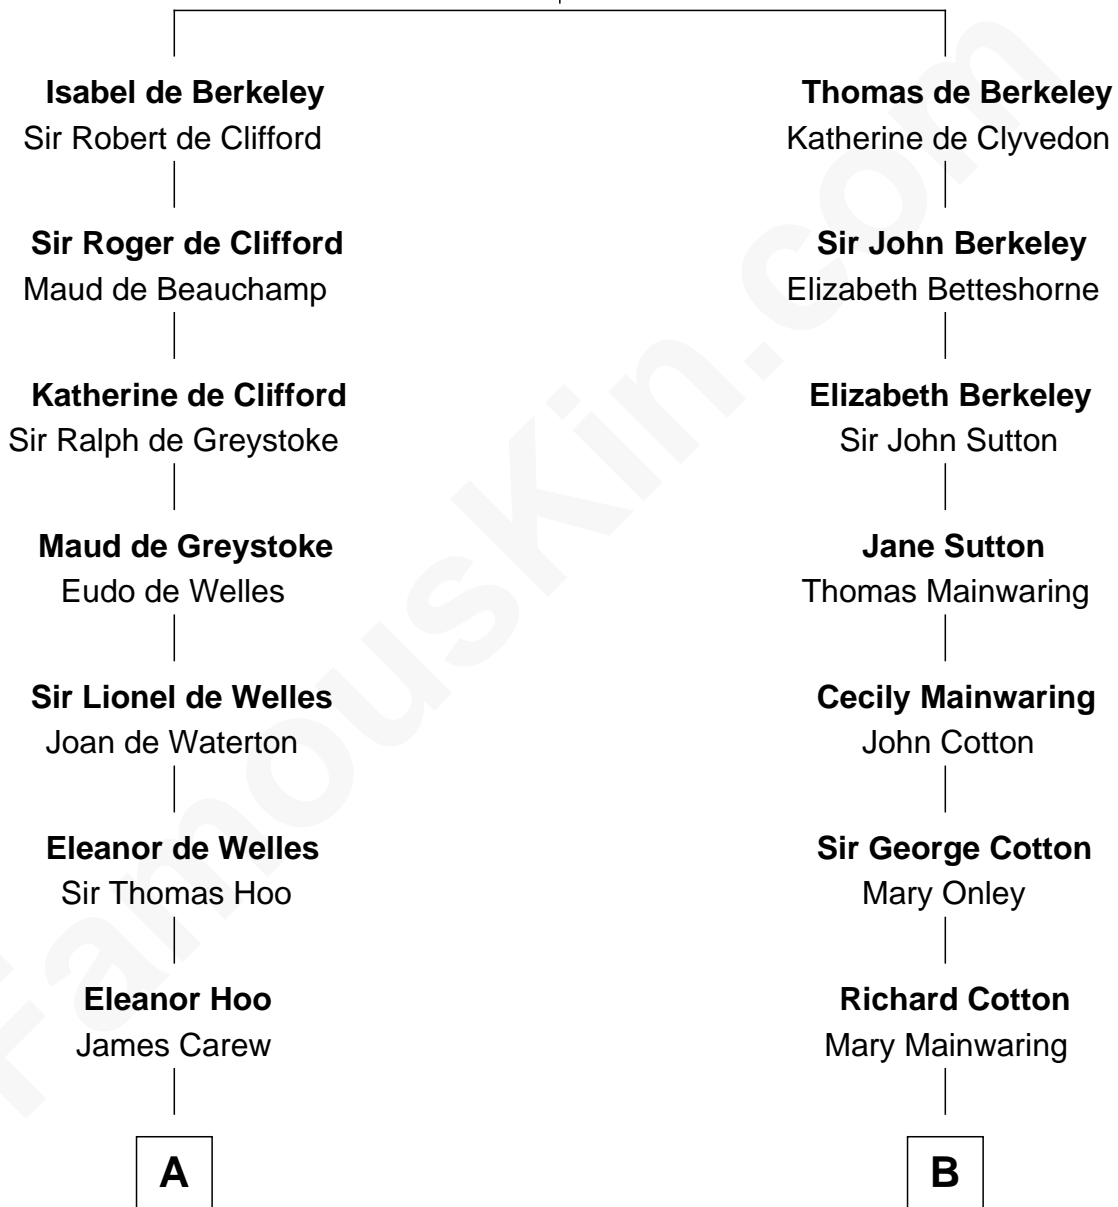

FamousKin.com
Relationship Chart of
Olivia De Havilland
Movie Actress

17th cousin 2 times removed of
Lizzie Borden
Accused Murderess

Sir Maurice de Berkeley
 Eve la Zouche

C

Margaret Letitia Molesworth

Charles Richard De Havilland

Walter Augustus De Havilland

Lillian Augusta Ruse

Olivia De Havilland

Movie Actress

FamousKin.com