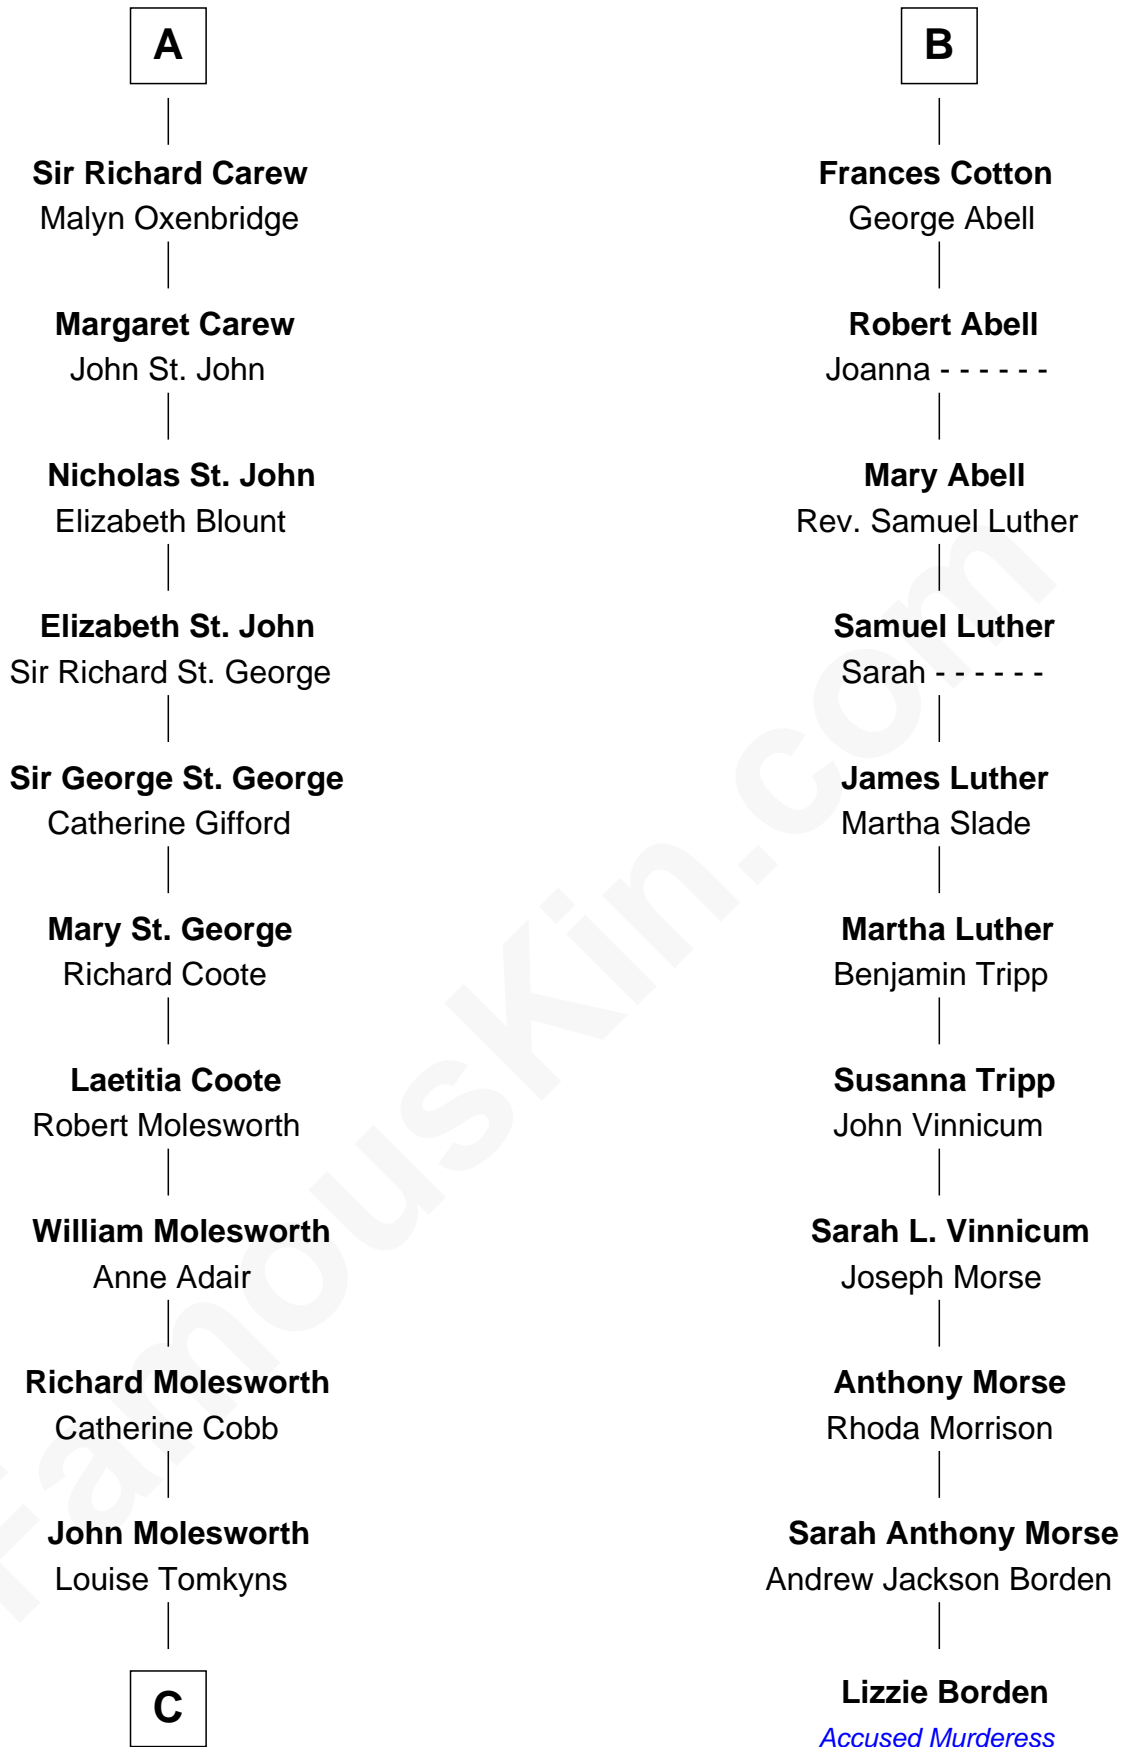

FamousKin.com
Relationship Chart of
Olivia De Havilland
Movie Actress

17th cousin 2 times removed of
Lizzie Borden
Accused Murderess

Sir Maurice de Berkeley
 Eve la Zouche

C

Margaret Letitia Molesworth

Charles Richard De Havilland

Walter Augustus De Havilland

Lillian Augusta Ruse

Olivia De Havilland

Movie Actress

FamousKin.com