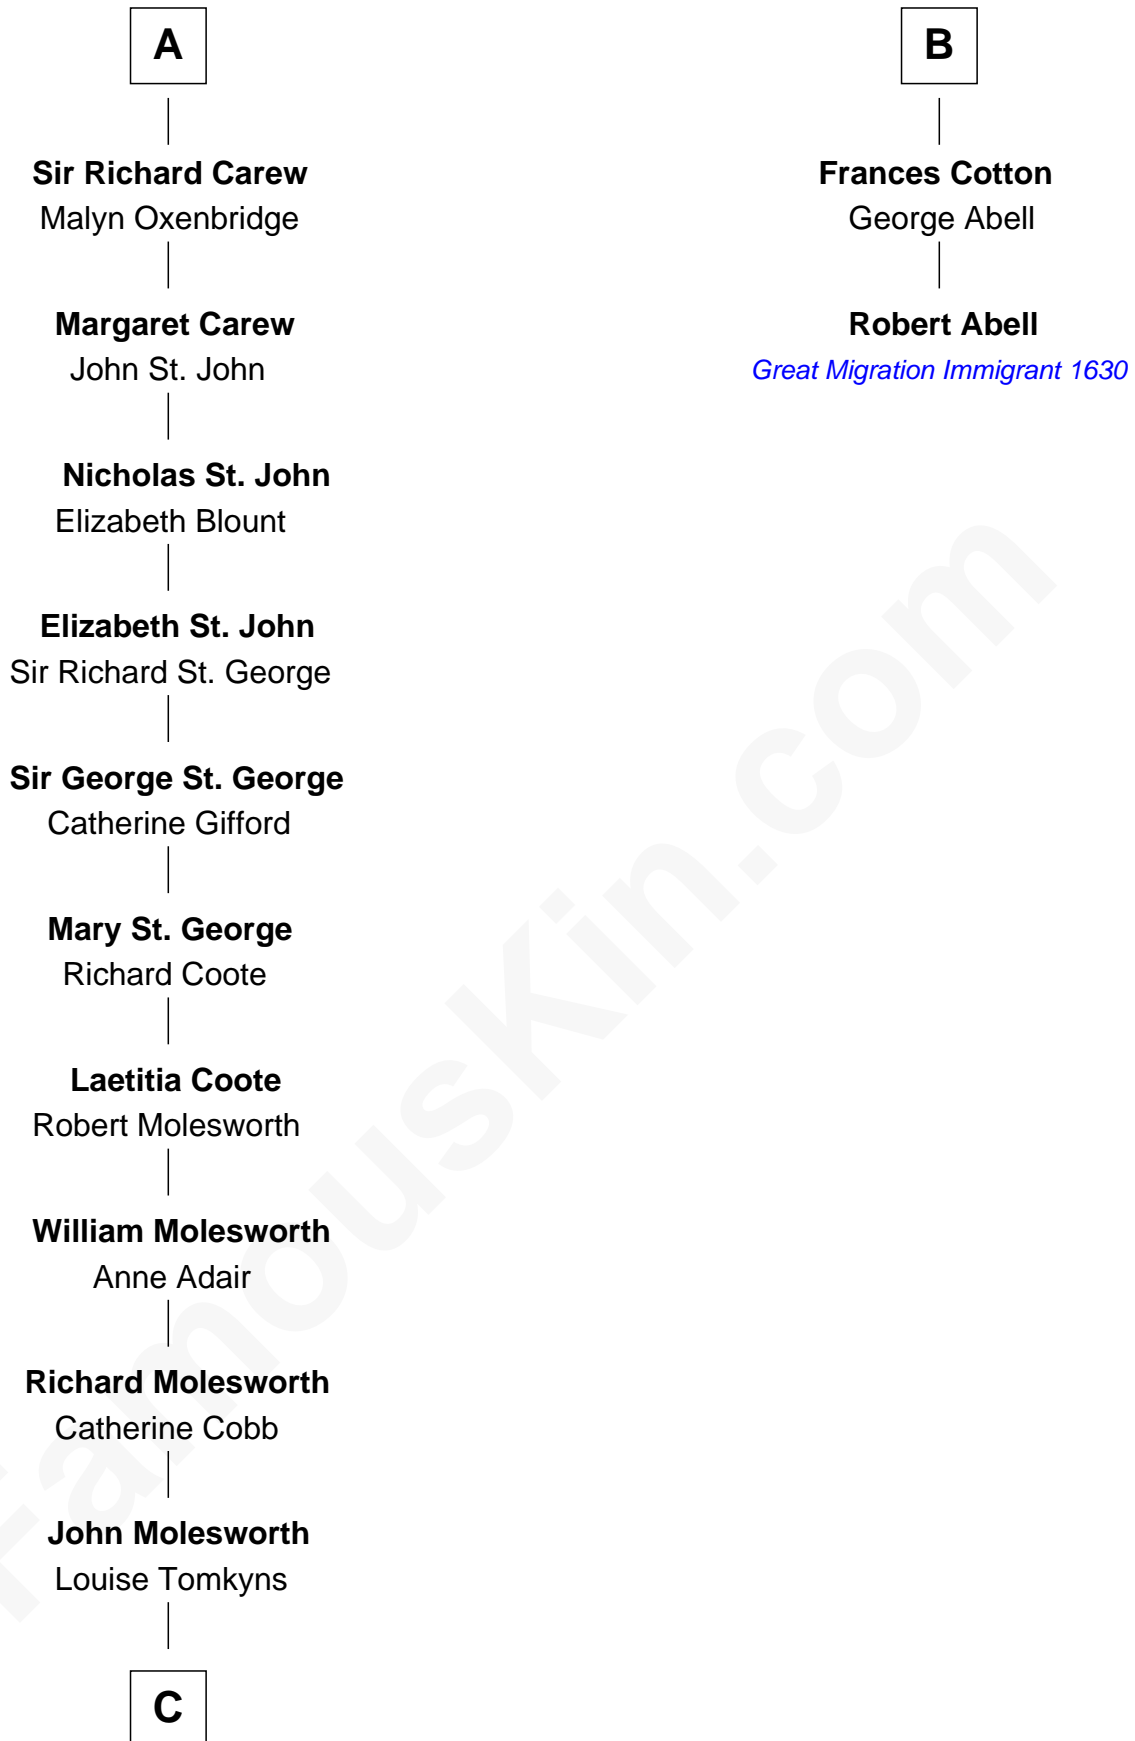

FamousKin.com
Relationship Chart of
Olivia De Havilland
Movie Actress

8th cousin 11 times removed of

Robert Abell
(c1605 - 1663) Great Migration Immigrant 1630

Sir Maurice de Berkeley
 Eve la Zouche

C

—
Margaret Letitia Molesworth

Charles Richard De Havilland

—
Walter Augustus De Havilland

Lillian Augusta Ruse

—
Olivia De Havilland

Movie Actress

FamousKin.com