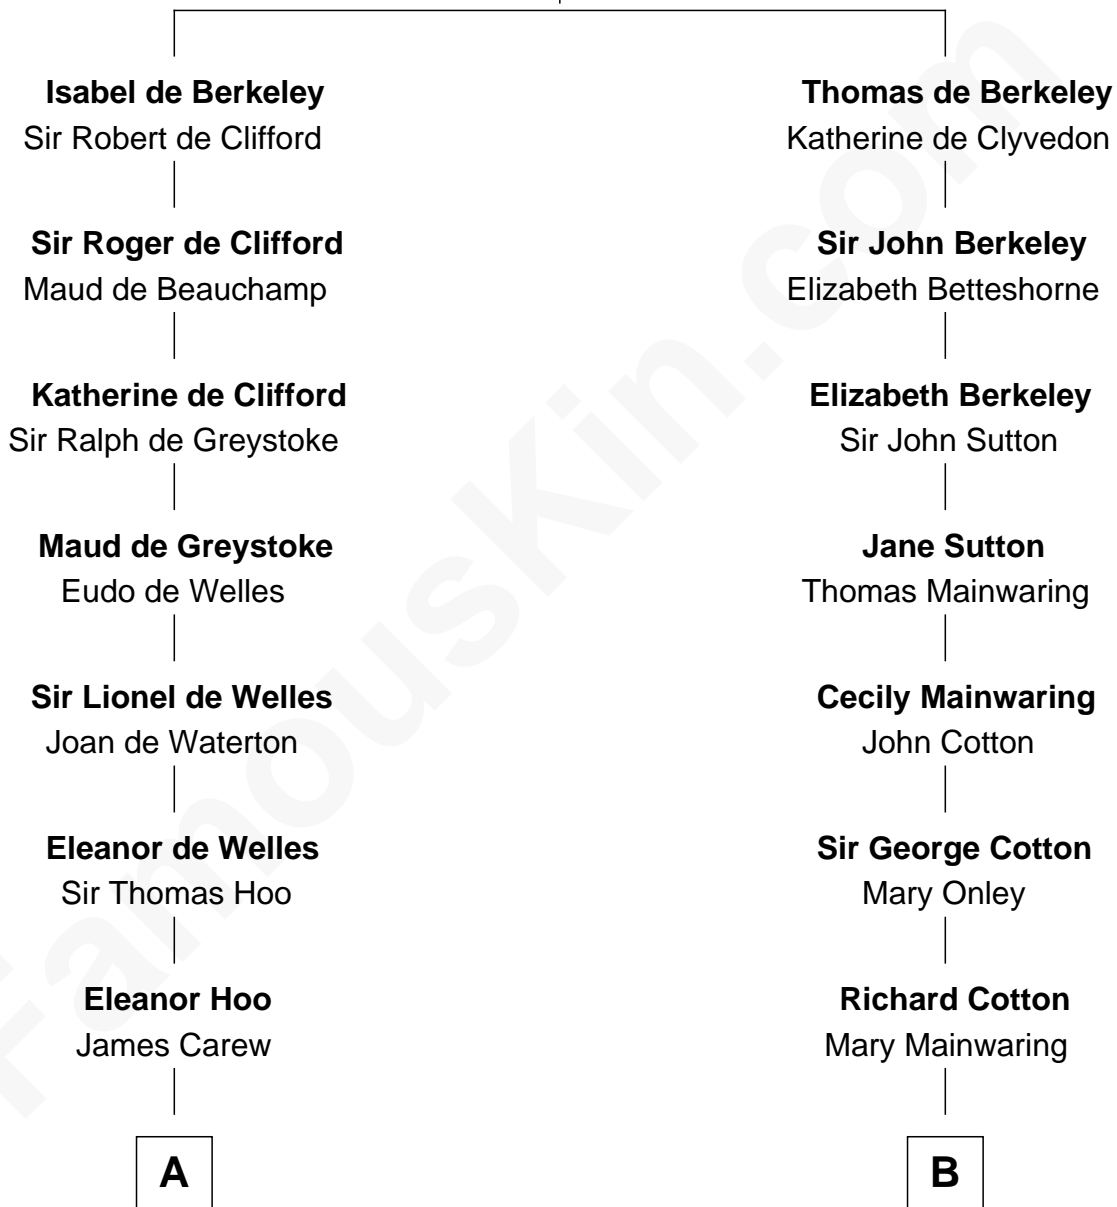

FamousKin.com
Relationship Chart of
Olivia De Havilland
Movie Actress

8th cousin 11 times removed of

Robert Abell
(c1605 - 1663) Great Migration Immigrant 1630

Sir Maurice de Berkeley
 Eve la Zouche

C

—
Margaret Letitia Molesworth

Charles Richard De Havilland

—
Walter Augustus De Havilland

Lillian Augusta Ruse

—
Olivia De Havilland

Movie Actress

FamousKin.com