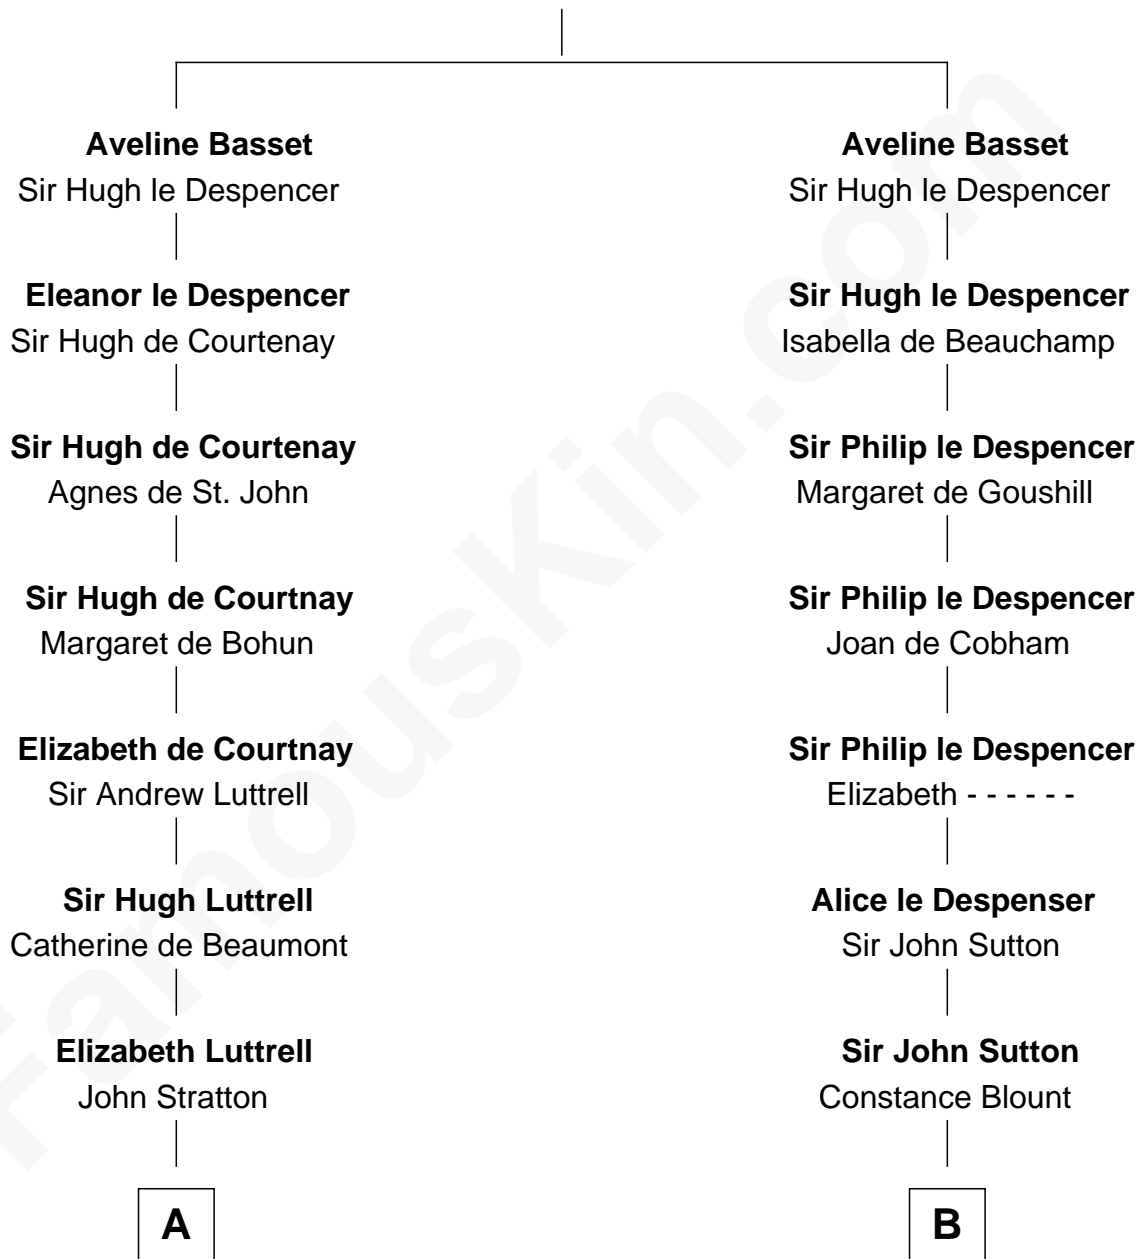

FamousKin.com

Relationship Chart of

Olivia De Havilland

Movie Actress

13th cousin 8 times removed of

Robert Abell

(c1605 - 1663) Great Migration Immigrant 1630

Sir Philip Basset

C

Richard Molesworth

Catherine Cobb

John Molesworth

Louise Tomkyns

Margaret Letitia Molesworth

Charles Richard De Havilland

Walter Augustus De Havilland