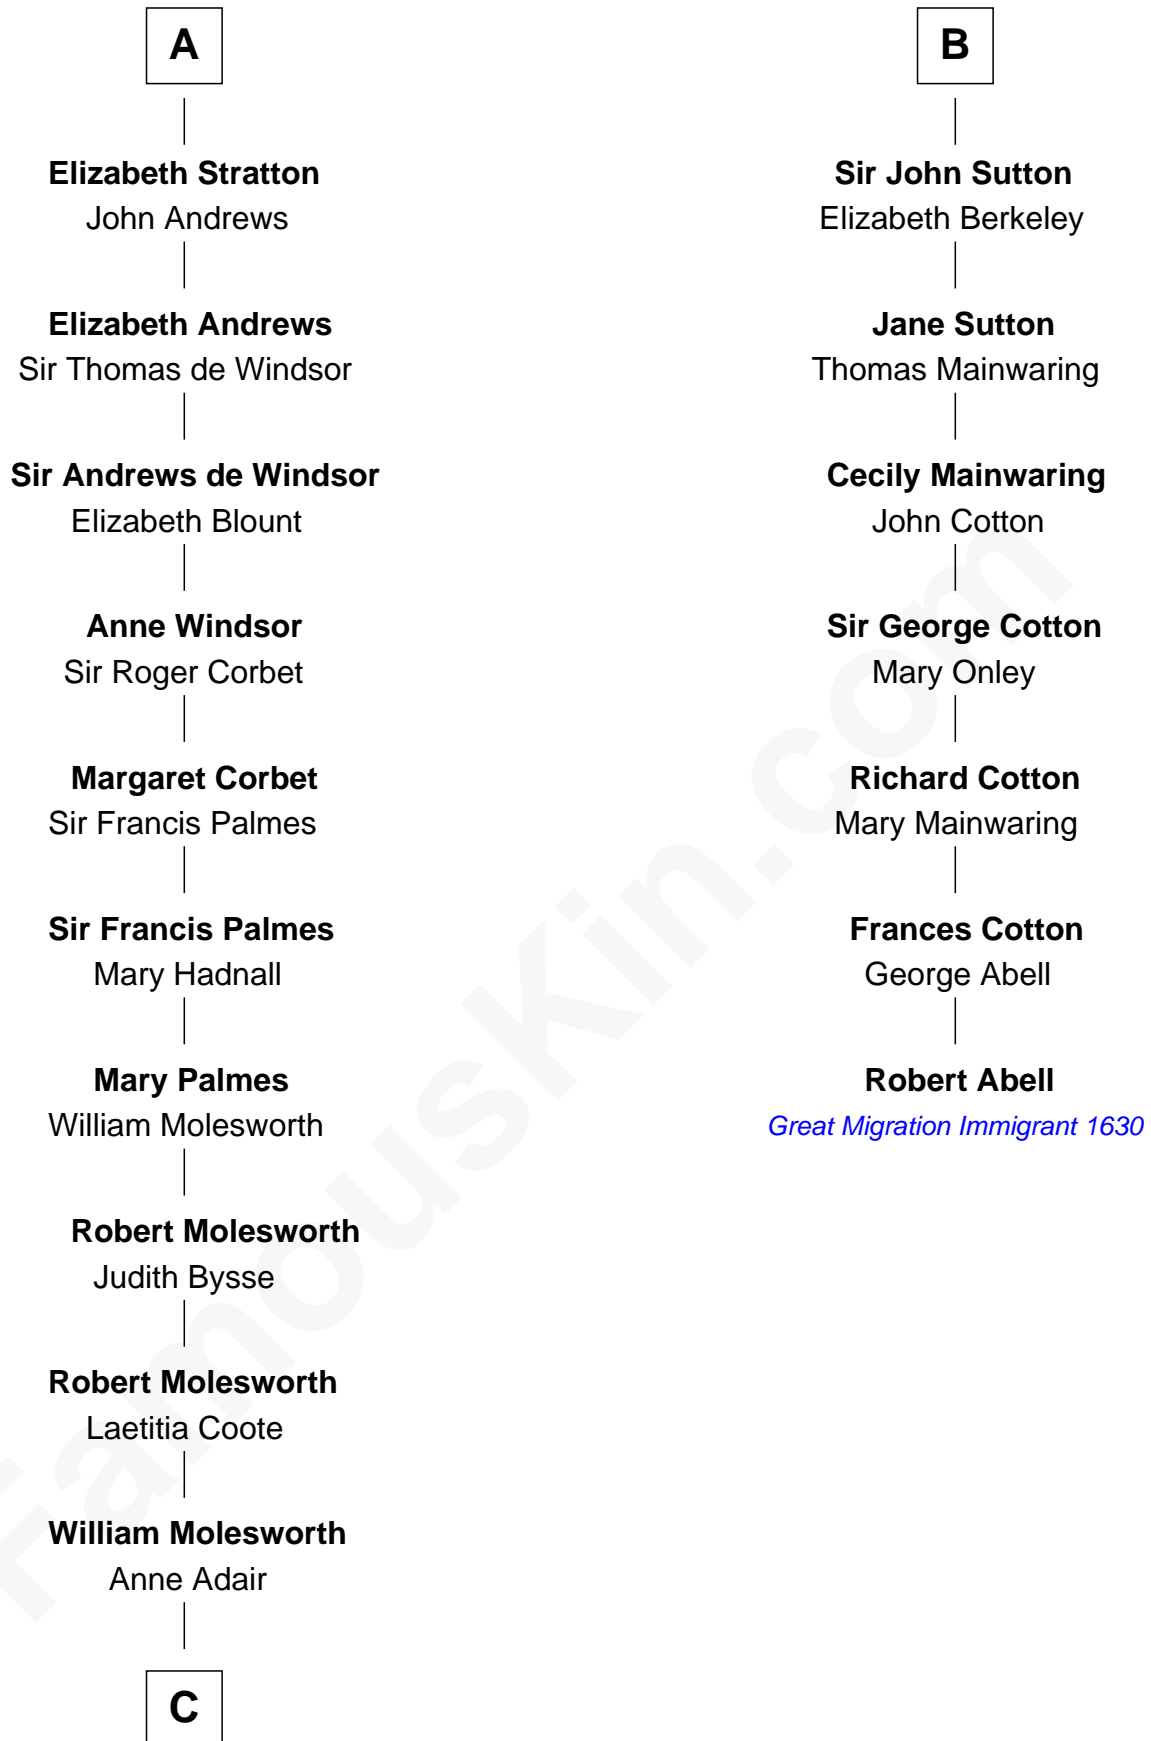

FamousKin.com

Relationship Chart of

Olivia De Havilland

Movie Actress

13th cousin 8 times removed of

Robert Abell

(c1605 - 1663) Great Migration Immigrant 1630

Sir Philip Basset

C

Richard Molesworth

Catherine Cobb

John Molesworth

Louise Tomkyns

Margaret Letitia Molesworth

Charles Richard De Havilland

Walter Augustus De Havilland