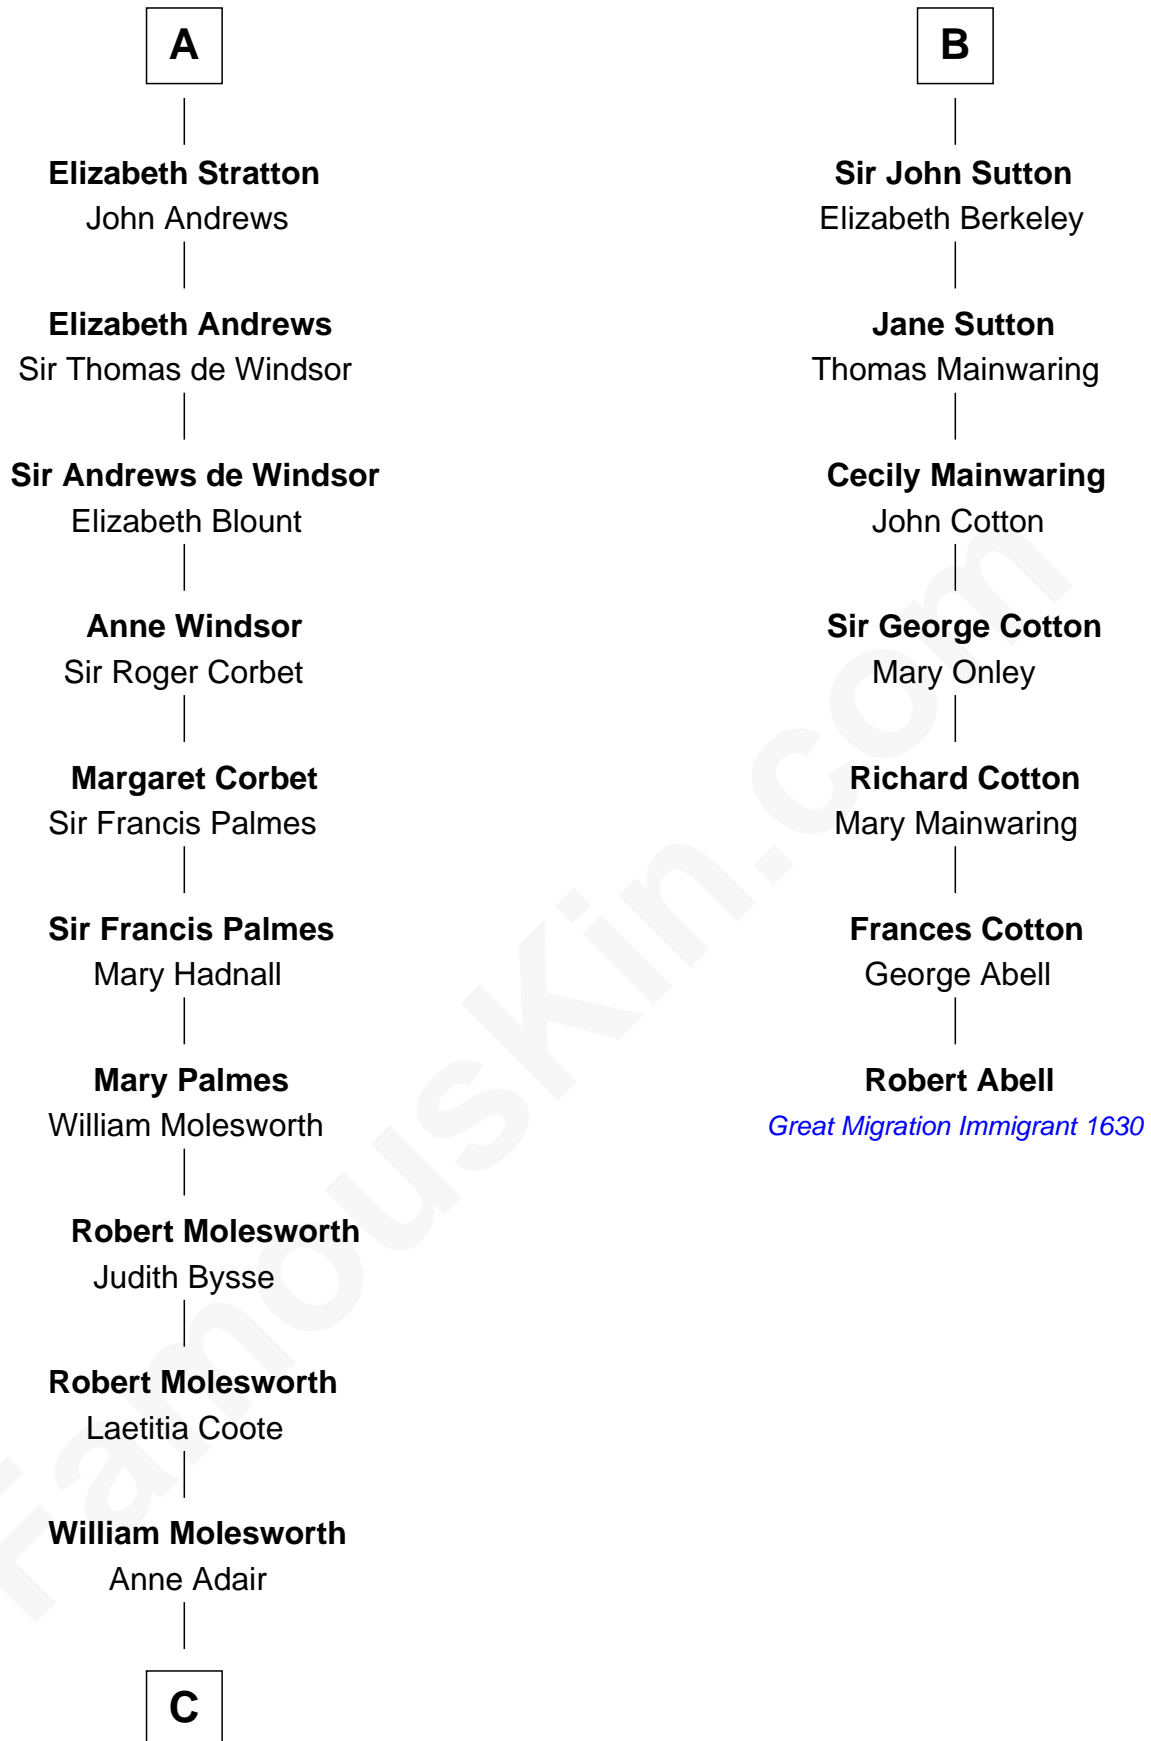

FamousKin.com
Relationship Chart of
Olivia De Havilland
Movie Actress

13th cousin 8 times removed of

Robert Abell
(c1605 - 1663) Great Migration Immigrant 1630

Sir Hugh le Despencer

C

Richard Molesworth

Catherine Cobb

John Molesworth

Louise Tomkyns

Margaret Letitia Molesworth

Charles Richard De Havilland

Walter Augustus De Havilland

Lillian Augusta Ruse

Olivia De Havilland

Movie Actress