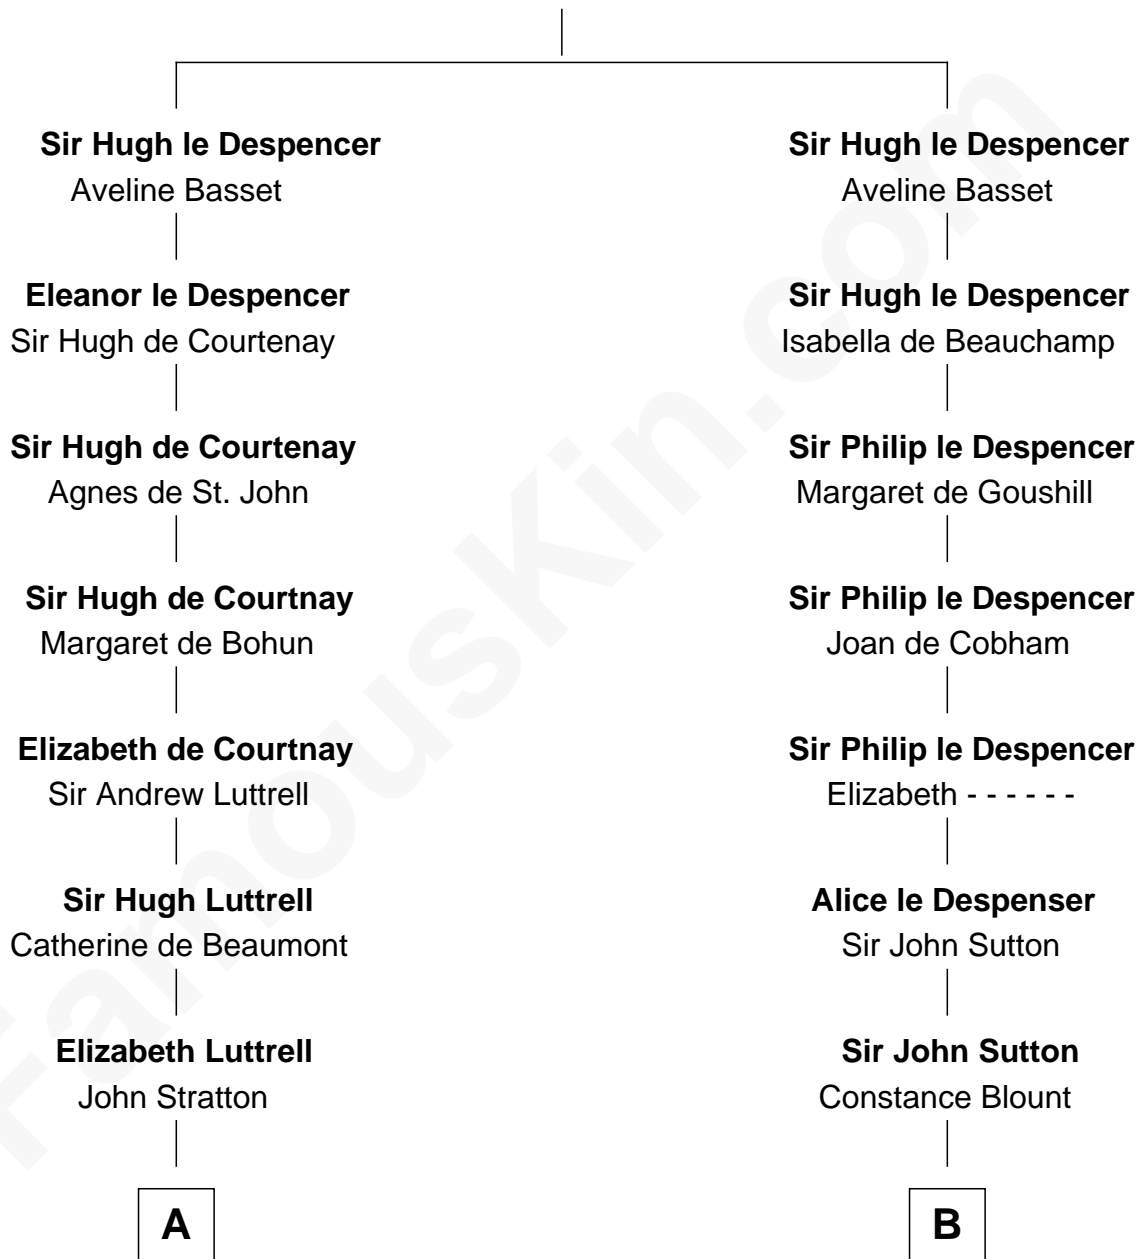

FamousKin.com
Relationship Chart of
Olivia De Havilland
Movie Actress

13th cousin 8 times removed of

Robert Abell
(c1605 - 1663) Great Migration Immigrant 1630

Sir Hugh le Despencer

C

Richard Molesworth

Catherine Cobb

John Molesworth

Louise Tomkyns

Margaret Letitia Molesworth

Charles Richard De Havilland

Walter Augustus De Havilland

Lillian Augusta Ruse

Olivia De Havilland

Movie Actress