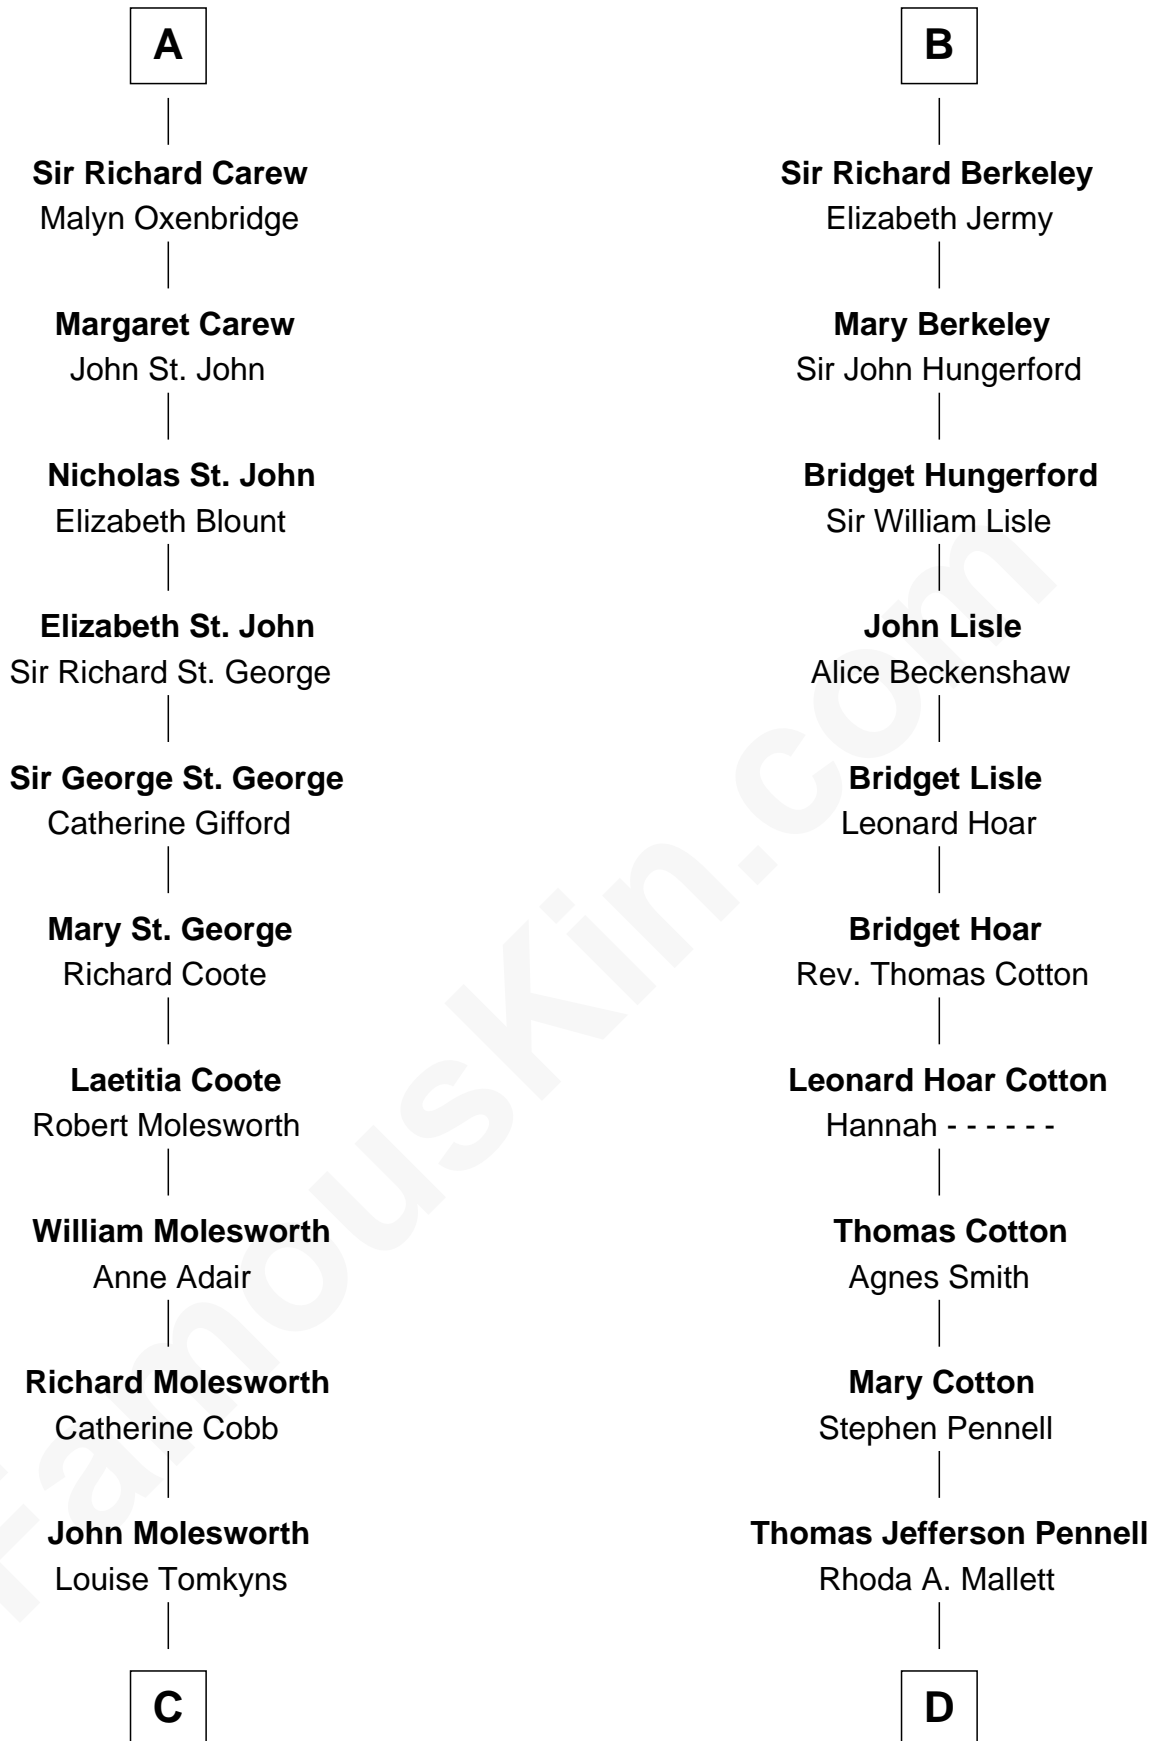

FamousKin.com
Relationship Chart of
Olivia De Havilland
Movie Actress

19th cousin 2 times removed of
Warren Buffett
Chairman & CEO, Berkshire Hathaway

C

Margaret Letitia Molesworth
Charles Richard De Havilland

Walter Augustus De Havilland
Lillian Augusta Ruse

Olivia De Havilland
Movie Actress

D

Deborah Collamore Pennell
John Watson

Susan Ann Watson
Ford Bela Barber

Stella Frances Barber
John Ammon Stahl

Leila Stahl
Howard Homan Buffett