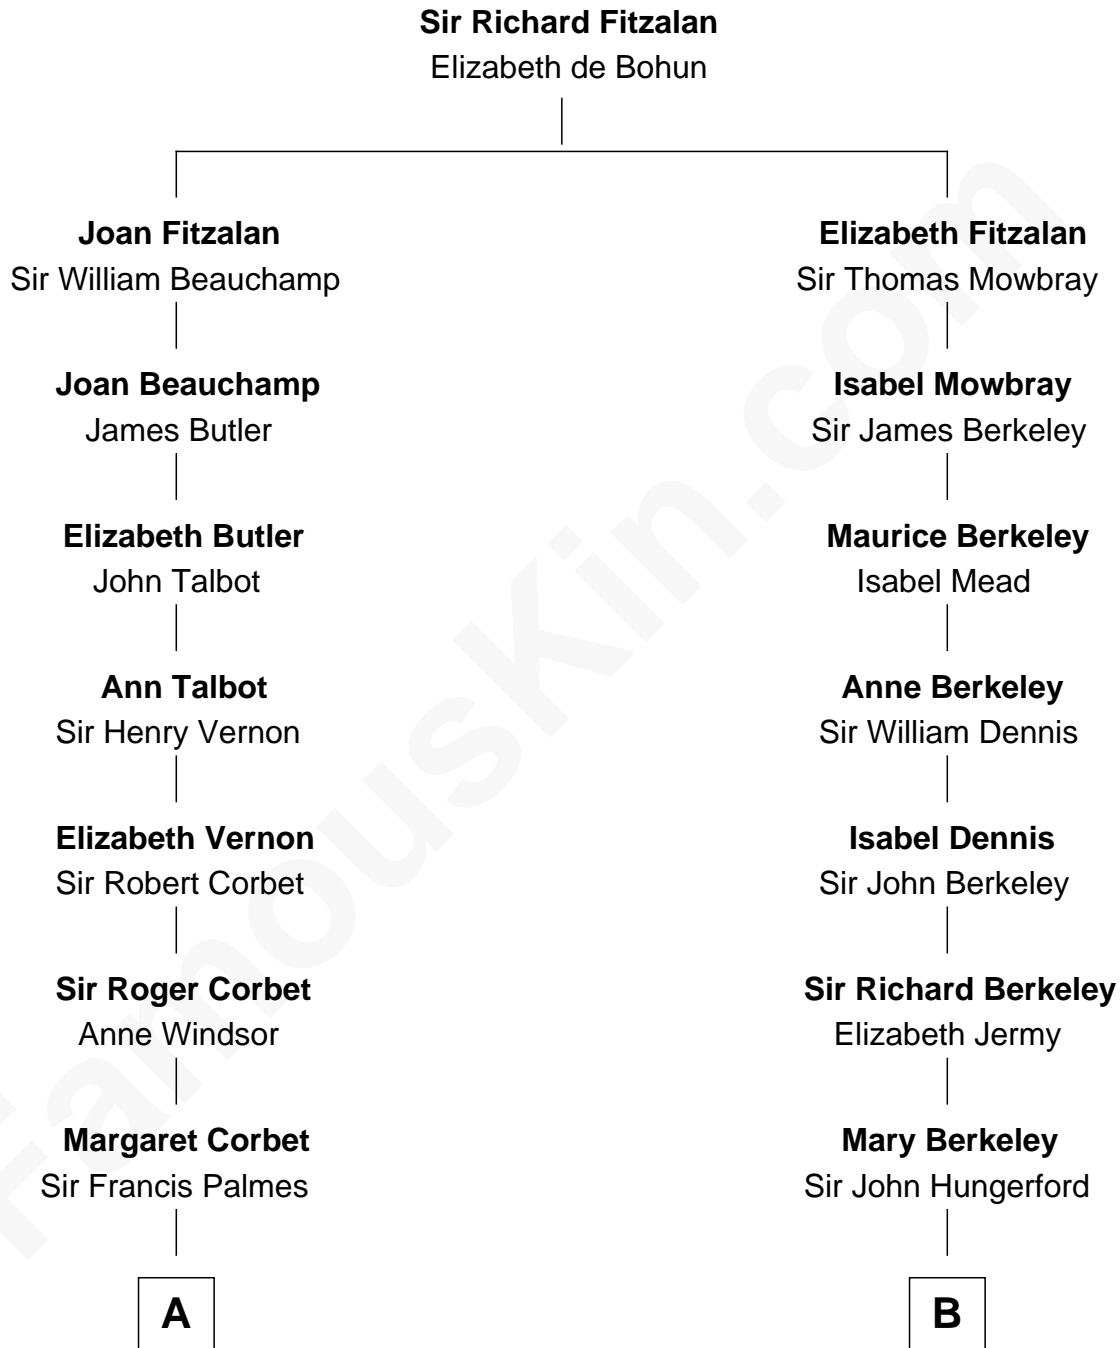

**FamousKin.com**  
**Relationship Chart of**  
**Olivia De Havilland**  
*Movie Actress*

**16th cousin 3 times removed of**  
**Warren Buffett**  
*Chairman & CEO, Berkshire Hathaway*

**C**

—  
**Stella Frances Barber**

John Ammon Stahl

—  
**Leila Stahl**

Howard Homan Buffett

—  
**Warren Buffett**

*Chairman & CEO, Berkshire Hathaway*

FamousKin.com