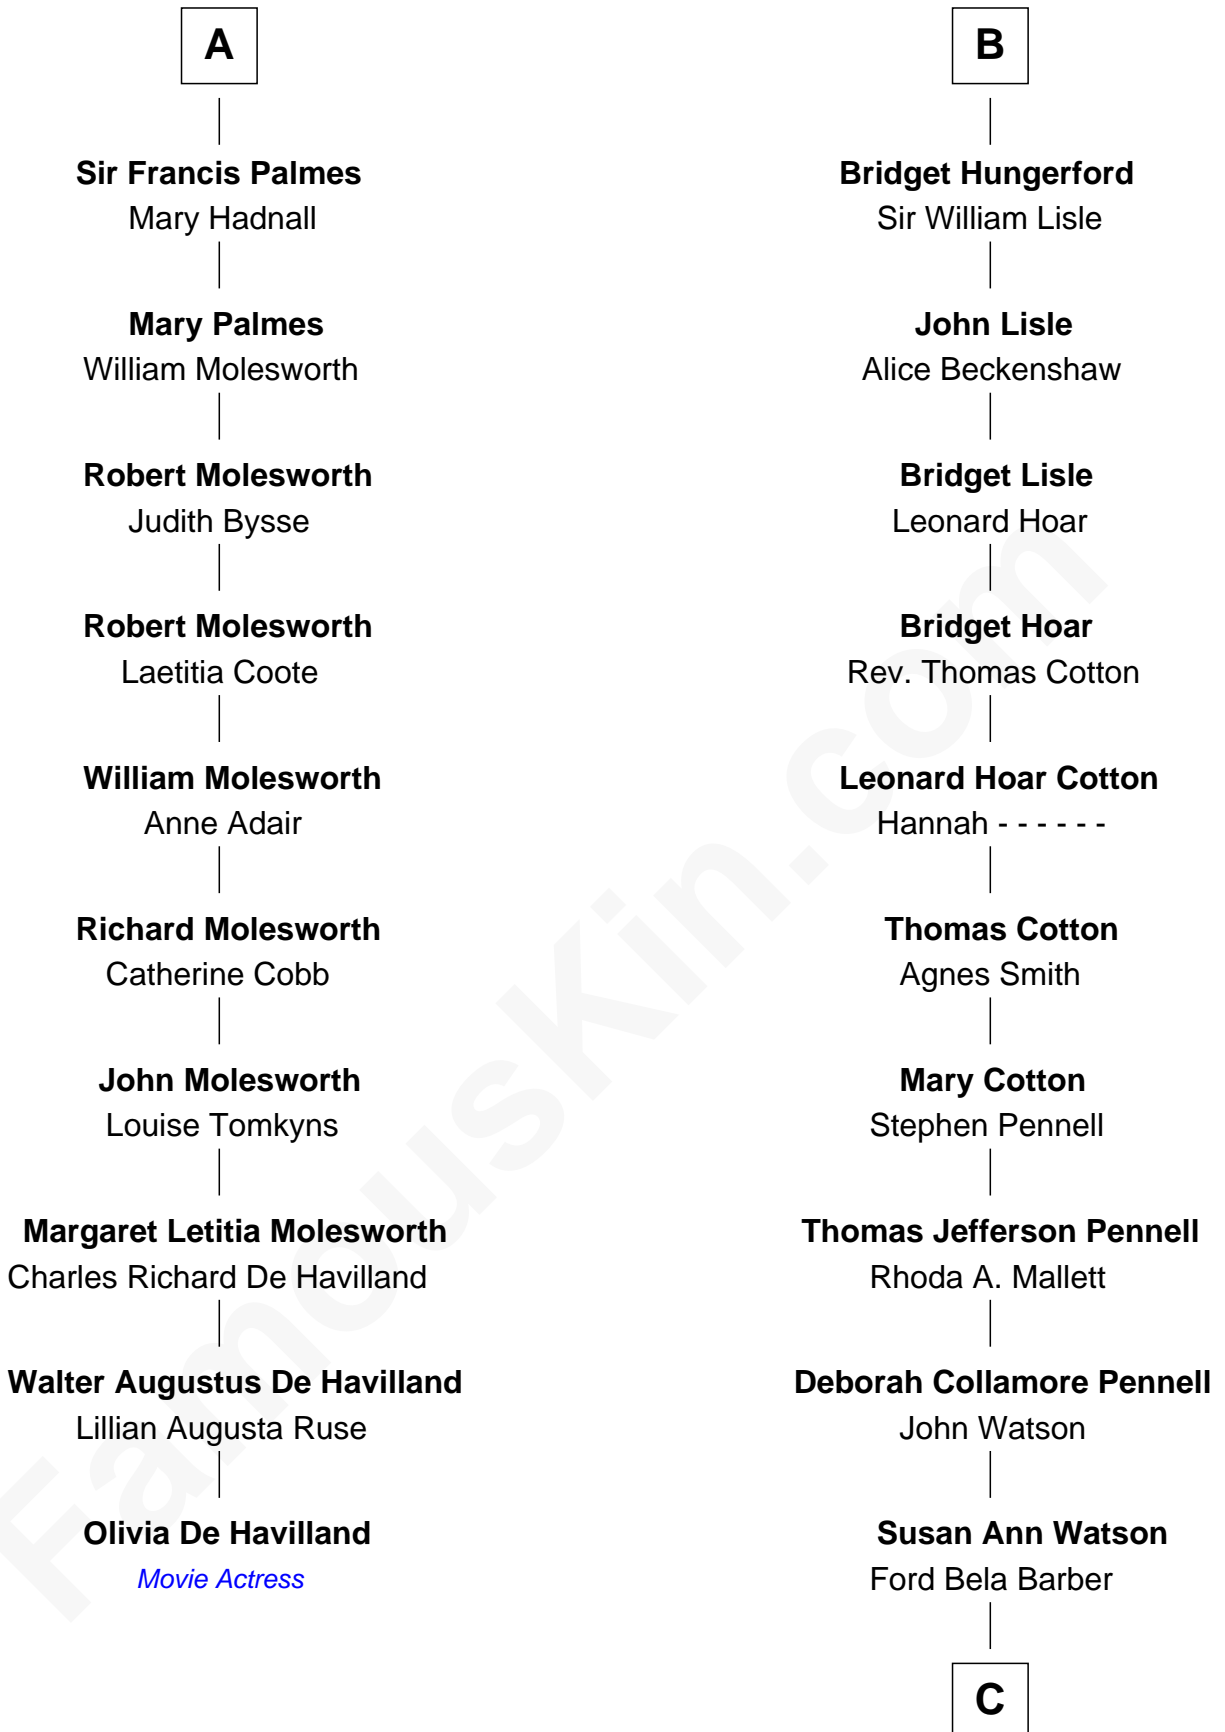

**FamousKin.com**  
**Relationship Chart of**  
**Olivia De Havilland**  
*Movie Actress*

**16th cousin 3 times removed of**  
**Warren Buffett**  
*Chairman & CEO, Berkshire Hathaway*

**C**

—  
**Stella Frances Barber**

John Ammon Stahl

—  
**Leila Stahl**

Howard Homan Buffett

—  
**Warren Buffett**

*Chairman & CEO, Berkshire Hathaway*

FamousKin.com