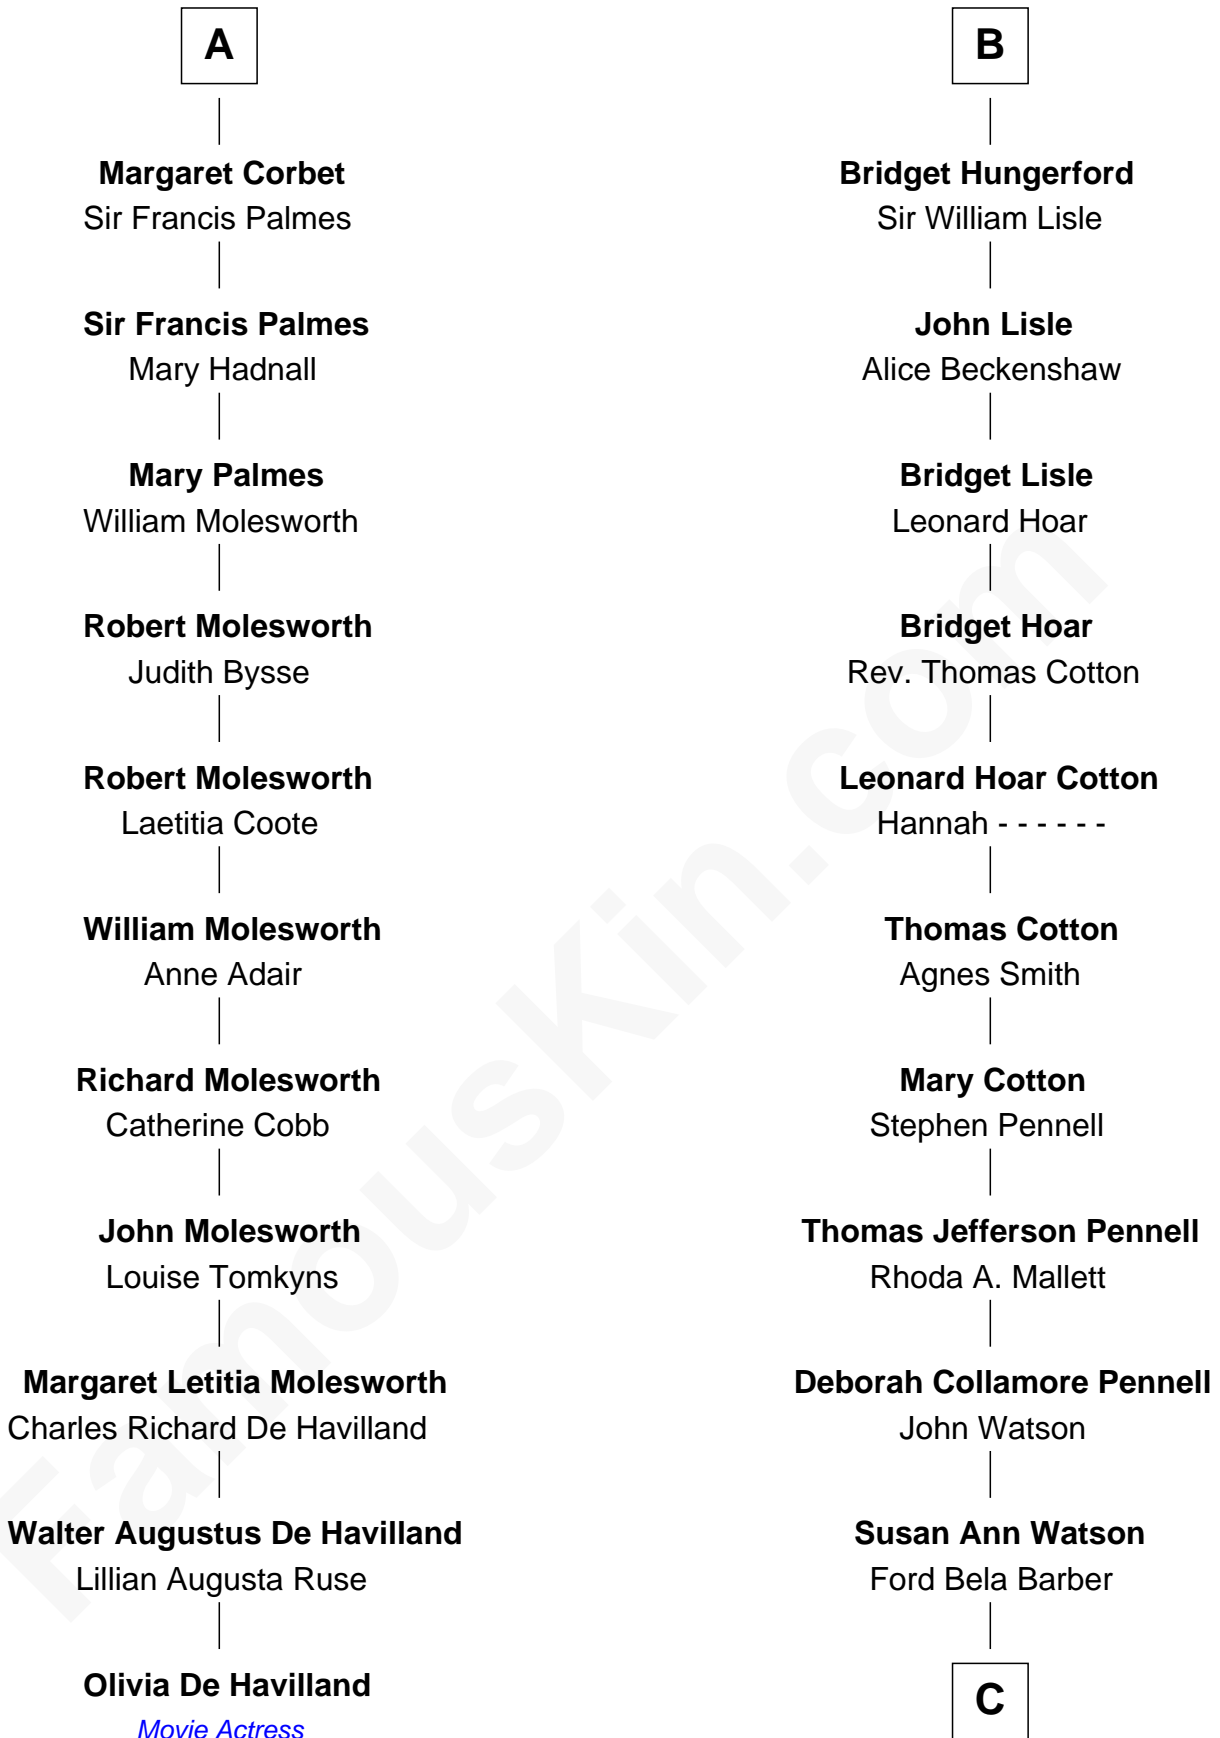

FamousKin.com
Relationship Chart of
Olivia De Havilland
Movie Actress

17th cousin 2 times removed of
Warren Buffett
Chairman & CEO, Berkshire Hathaway

C

—
Stella Frances Barber

John Ammon Stahl

—
Leila Stahl

Howard Homan Buffett

—
Warren Buffett

Chairman & CEO, Berkshire Hathaway

FamousKin.com