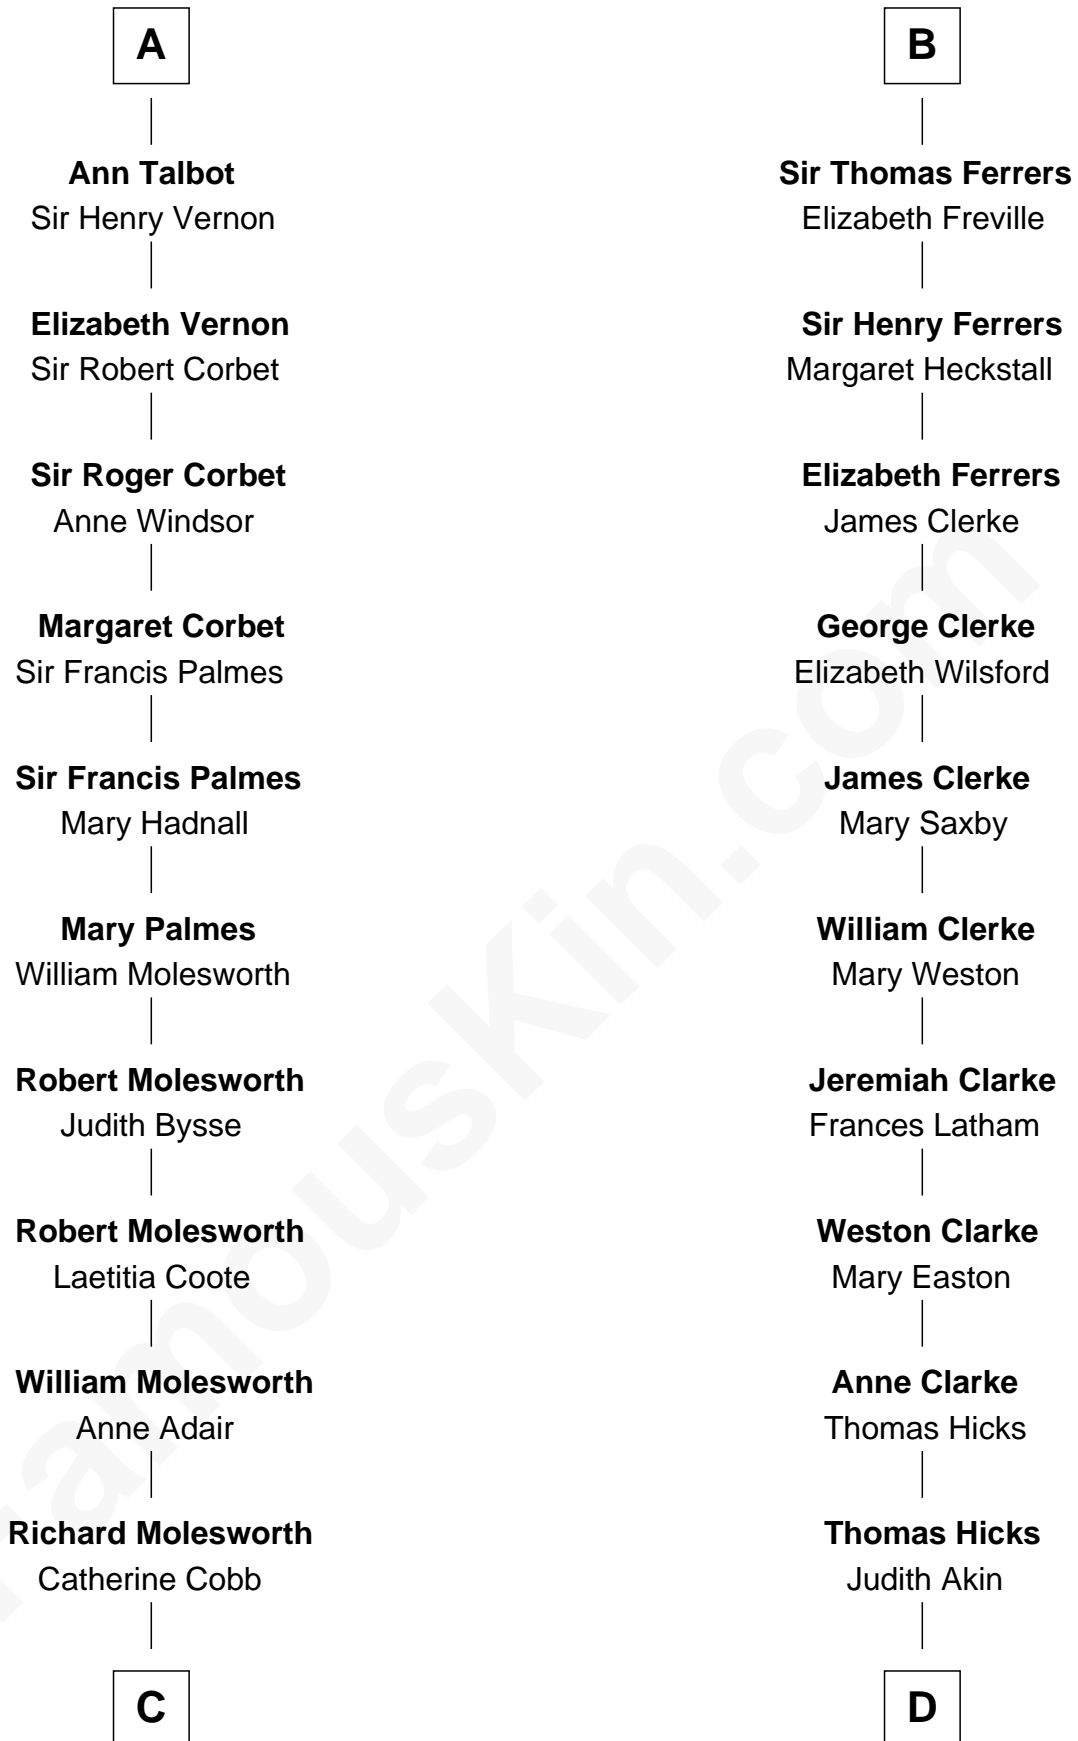

# FamousKin.com Relationship Chart of

**Olivia De Havilland**

*Movie Actress*

20th cousin of

**Susan B. Anthony**

*Women's Rights Advocate*

**Sir Humphrey de Bohun**

Maud of Eu

**C**

**John Molesworth**

Louise Tomkyns

**Margaret Letitia Molesworth**

Charles Richard De Havilland

**Walter Augustus De Havilland**

Lillian Augusta Ruse

**Olivia De Havilland**