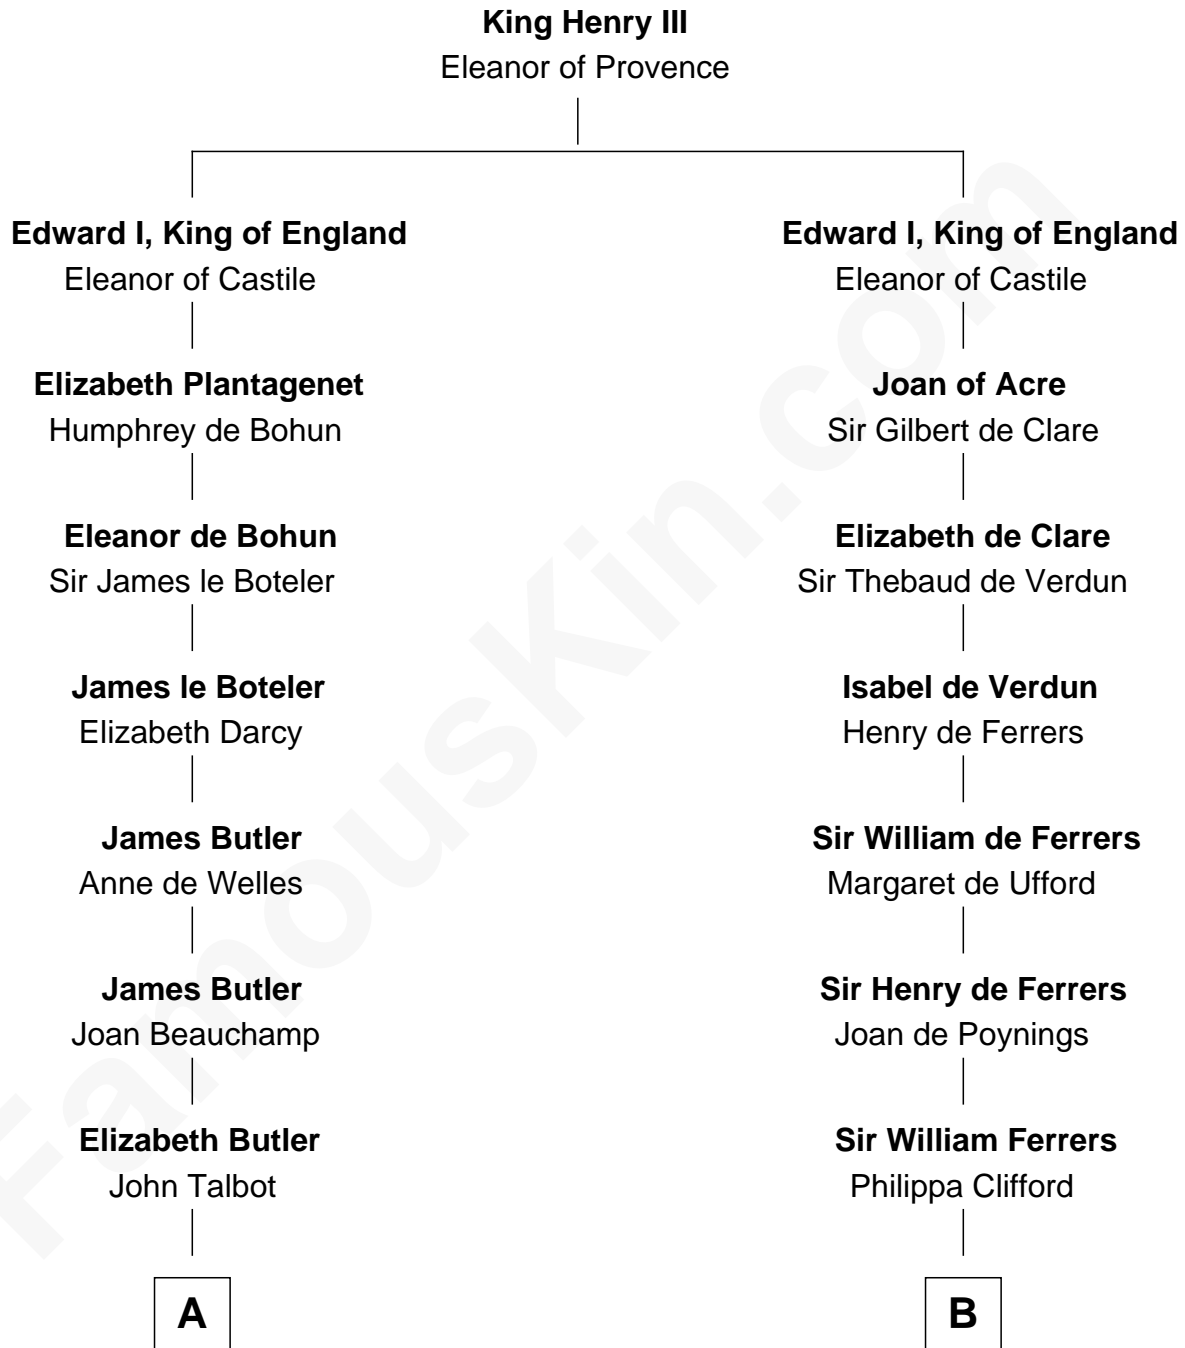

FamousKin.com Relationship Chart of

Olivia De Havilland

Movie Actress

20th cousin of

Susan B. Anthony

Women's Rights Advocate

C

John Molesworth

Louise Tomkyns

Margaret Letitia Molesworth

Charles Richard De Havilland

Walter Augustus De Havilland

Lillian Augusta Ruse

Olivia De Havilland

Movie Actress

D