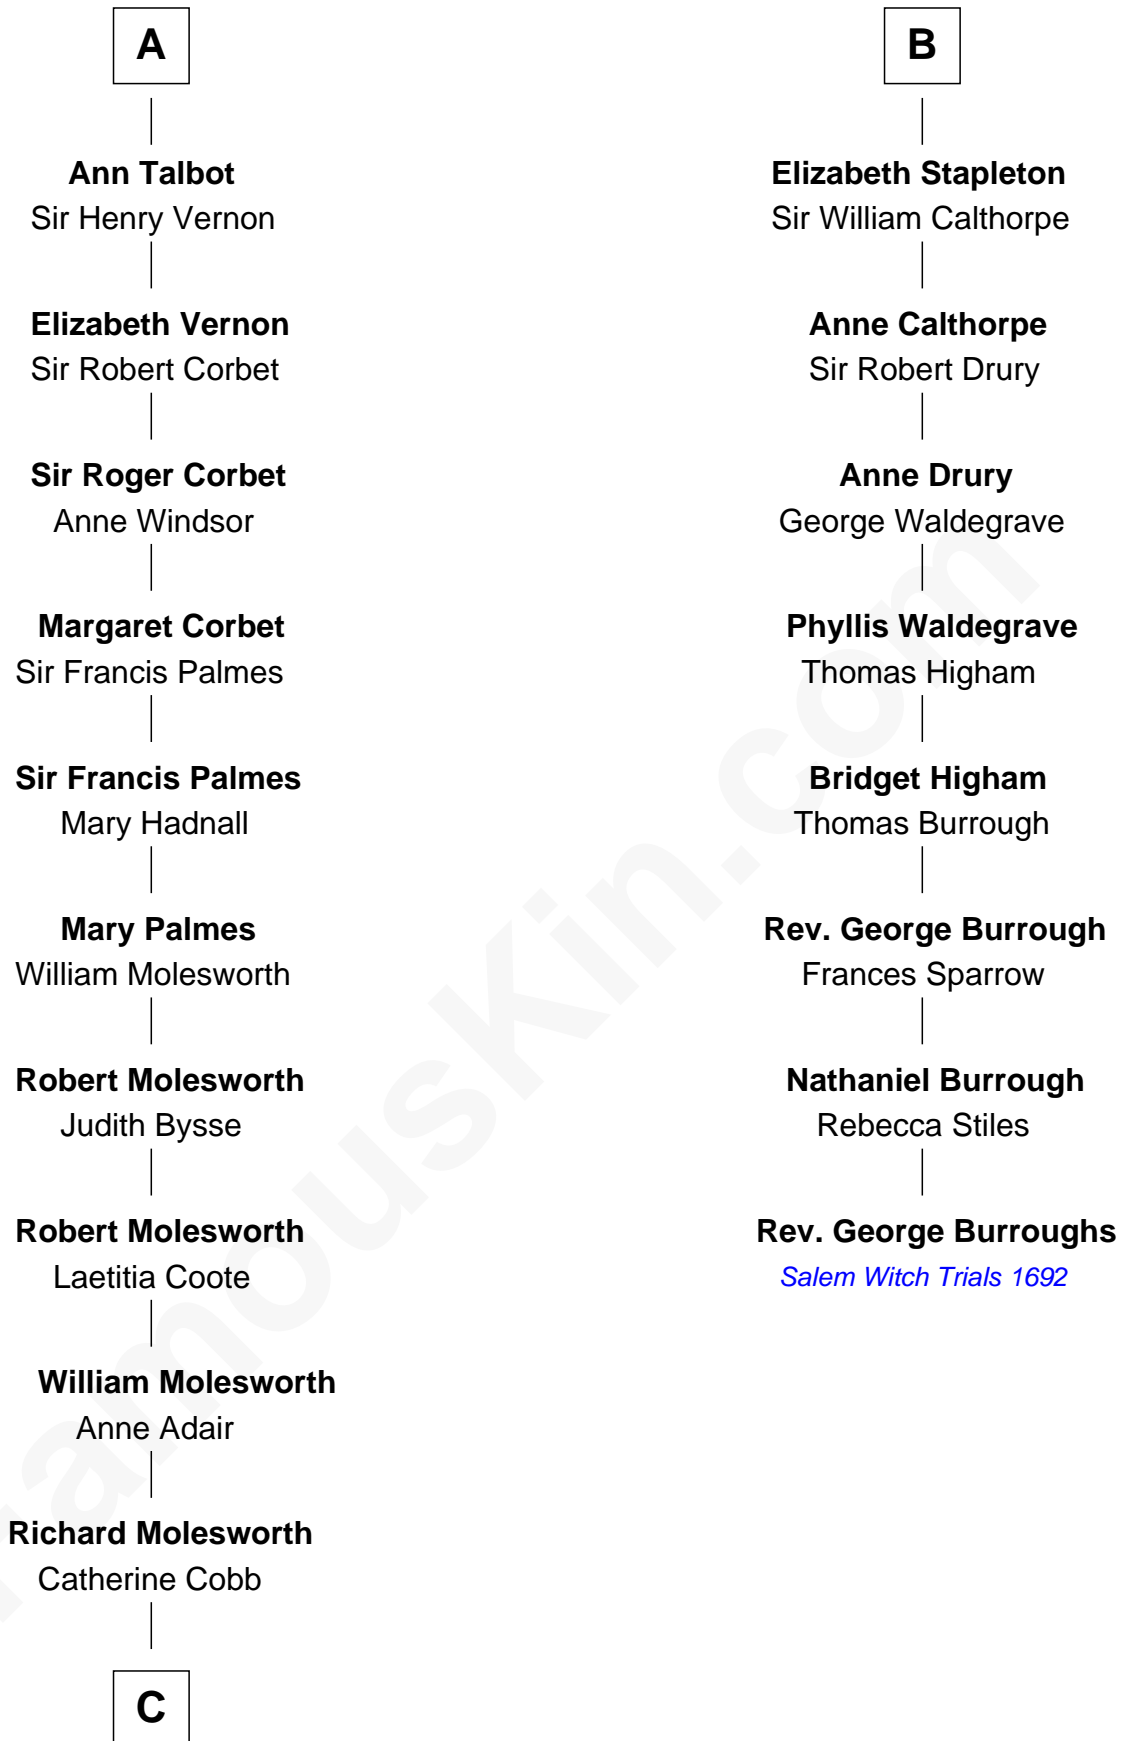

FamousKin.com

Relationship Chart of

Olivia De Havilland

Movie Actress

14th cousin 6 times removed of

Rev. George Burroughs

Executed for Witchcraft, Salem 1692

C

John Molesworth

Louise Tomkyns

Margaret Letitia Molesworth

Charles Richard De Havilland

Walter Augustus De Havilland

Lillian Augusta Ruse

Olivia De Havilland

Movie Actress