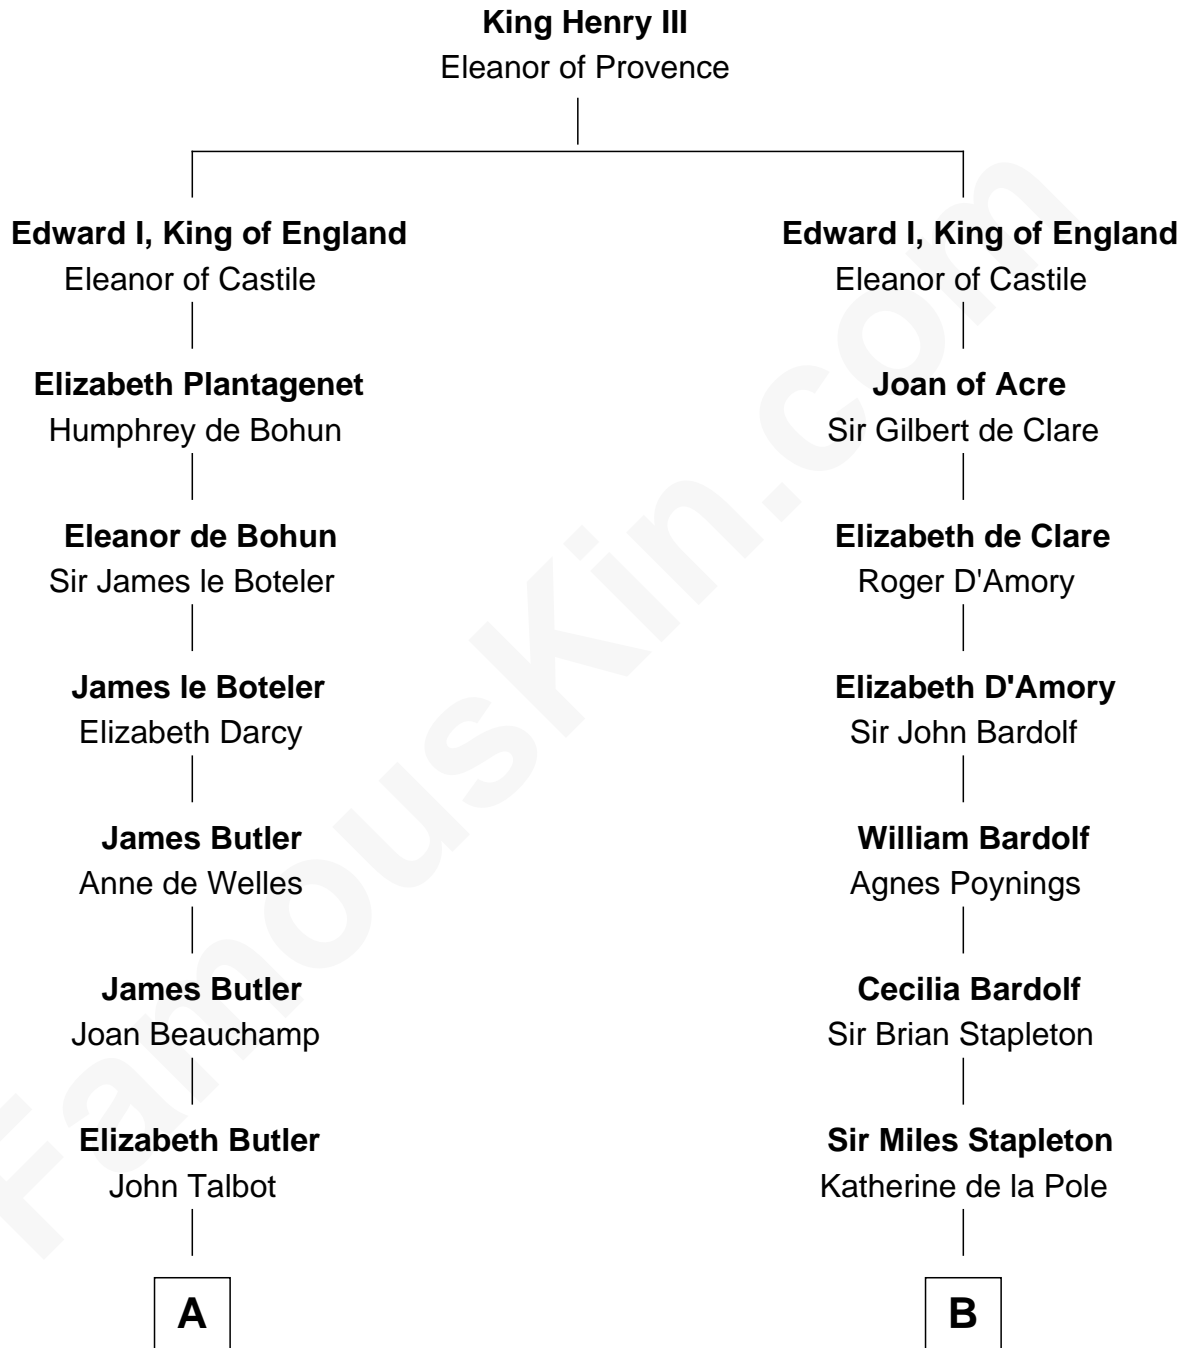

FamousKin.com

Relationship Chart of

Olivia De Havilland

Movie Actress

14th cousin 6 times removed of

Rev. George Burroughs

Executed for Witchcraft, Salem 1692

C

John Molesworth

Louise Tomkyns

Margaret Letitia Molesworth

Charles Richard De Havilland

Walter Augustus De Havilland

Lillian Augusta Ruse

Olivia De Havilland

Movie Actress