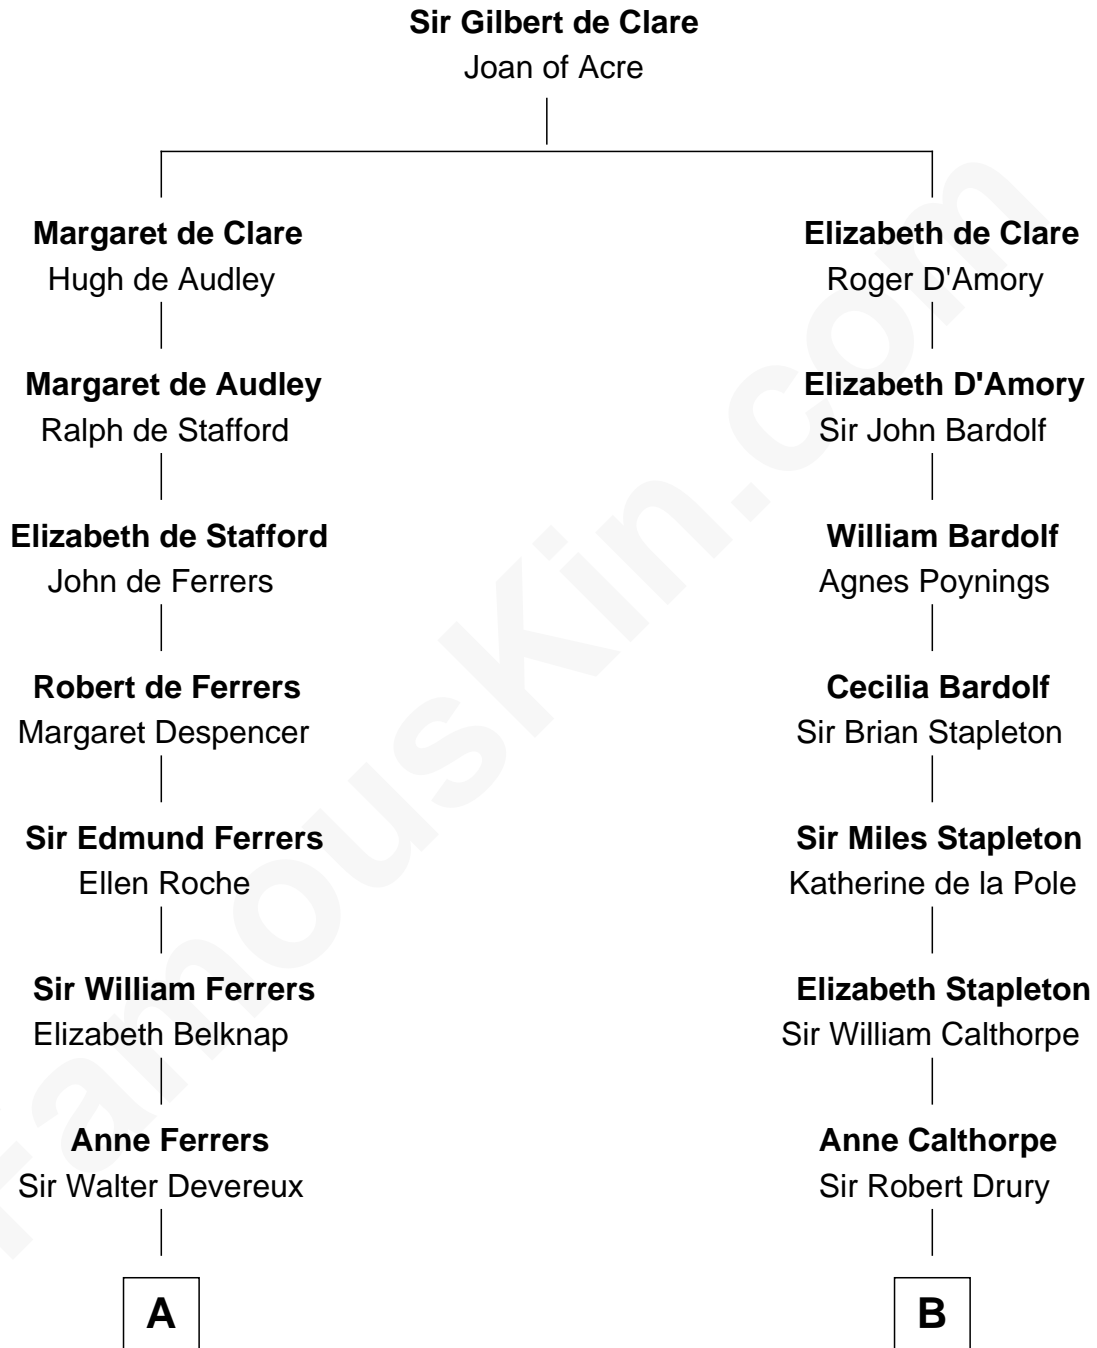

FamousKin.com
Relationship Chart of
Olivia De Havilland
Movie Actress

12th cousin 8 times removed of
Rev. George Burroughs
Executed for Witchcraft, Salem 1692

C

—
John Molesworth

Louise Tomkyns

—
Margaret Letitia Molesworth

Charles Richard De Havilland

—
Walter Augustus De Havilland

Lillian Augusta Ruse

—
Olivia De Havilland

Movie Actress

FamousKin.com