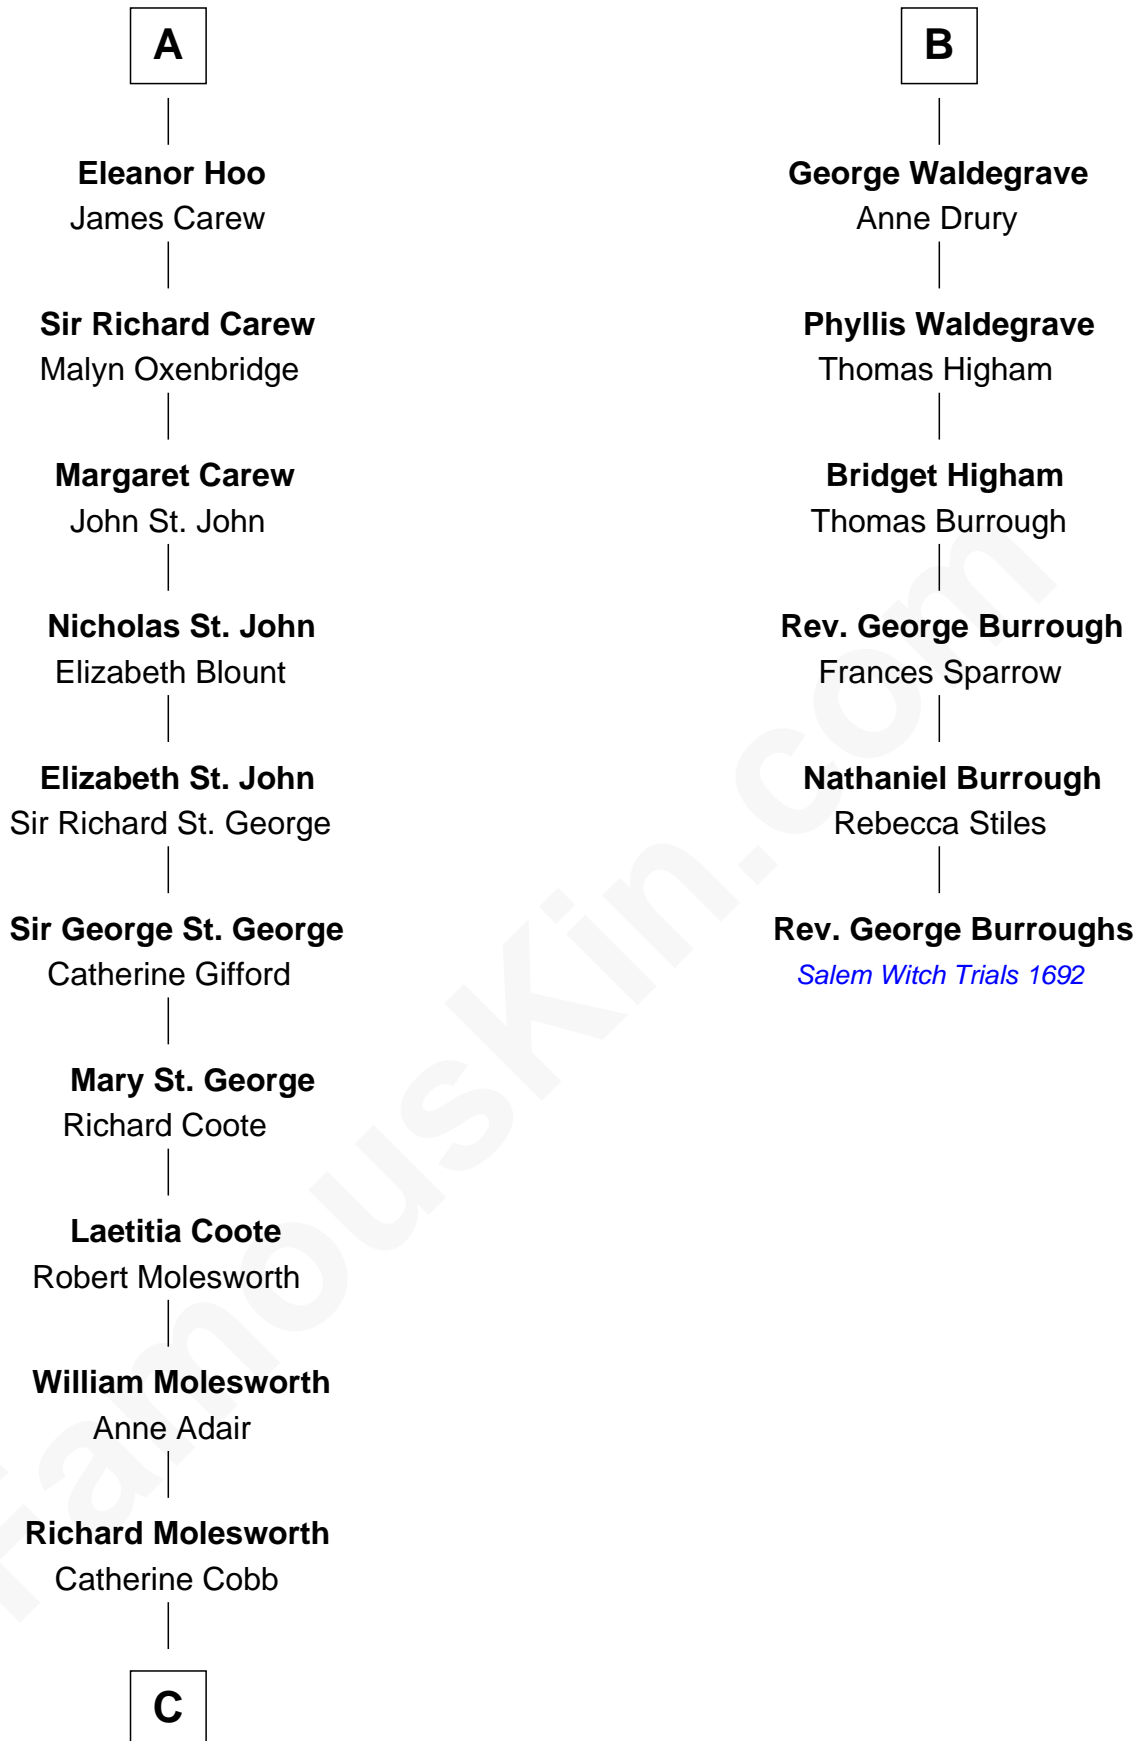

FamousKin.com
Relationship Chart of
Olivia De Havilland
Movie Actress

12th cousin 8 times removed of
Rev. George Burroughs
Executed for Witchcraft, Salem 1692

C

—
John Molesworth

Louise Tomkyns

—
Margaret Letitia Molesworth

Charles Richard De Havilland

—
Walter Augustus De Havilland

Lillian Augusta Ruse

—
Olivia De Havilland

Movie Actress

FamousKin.com