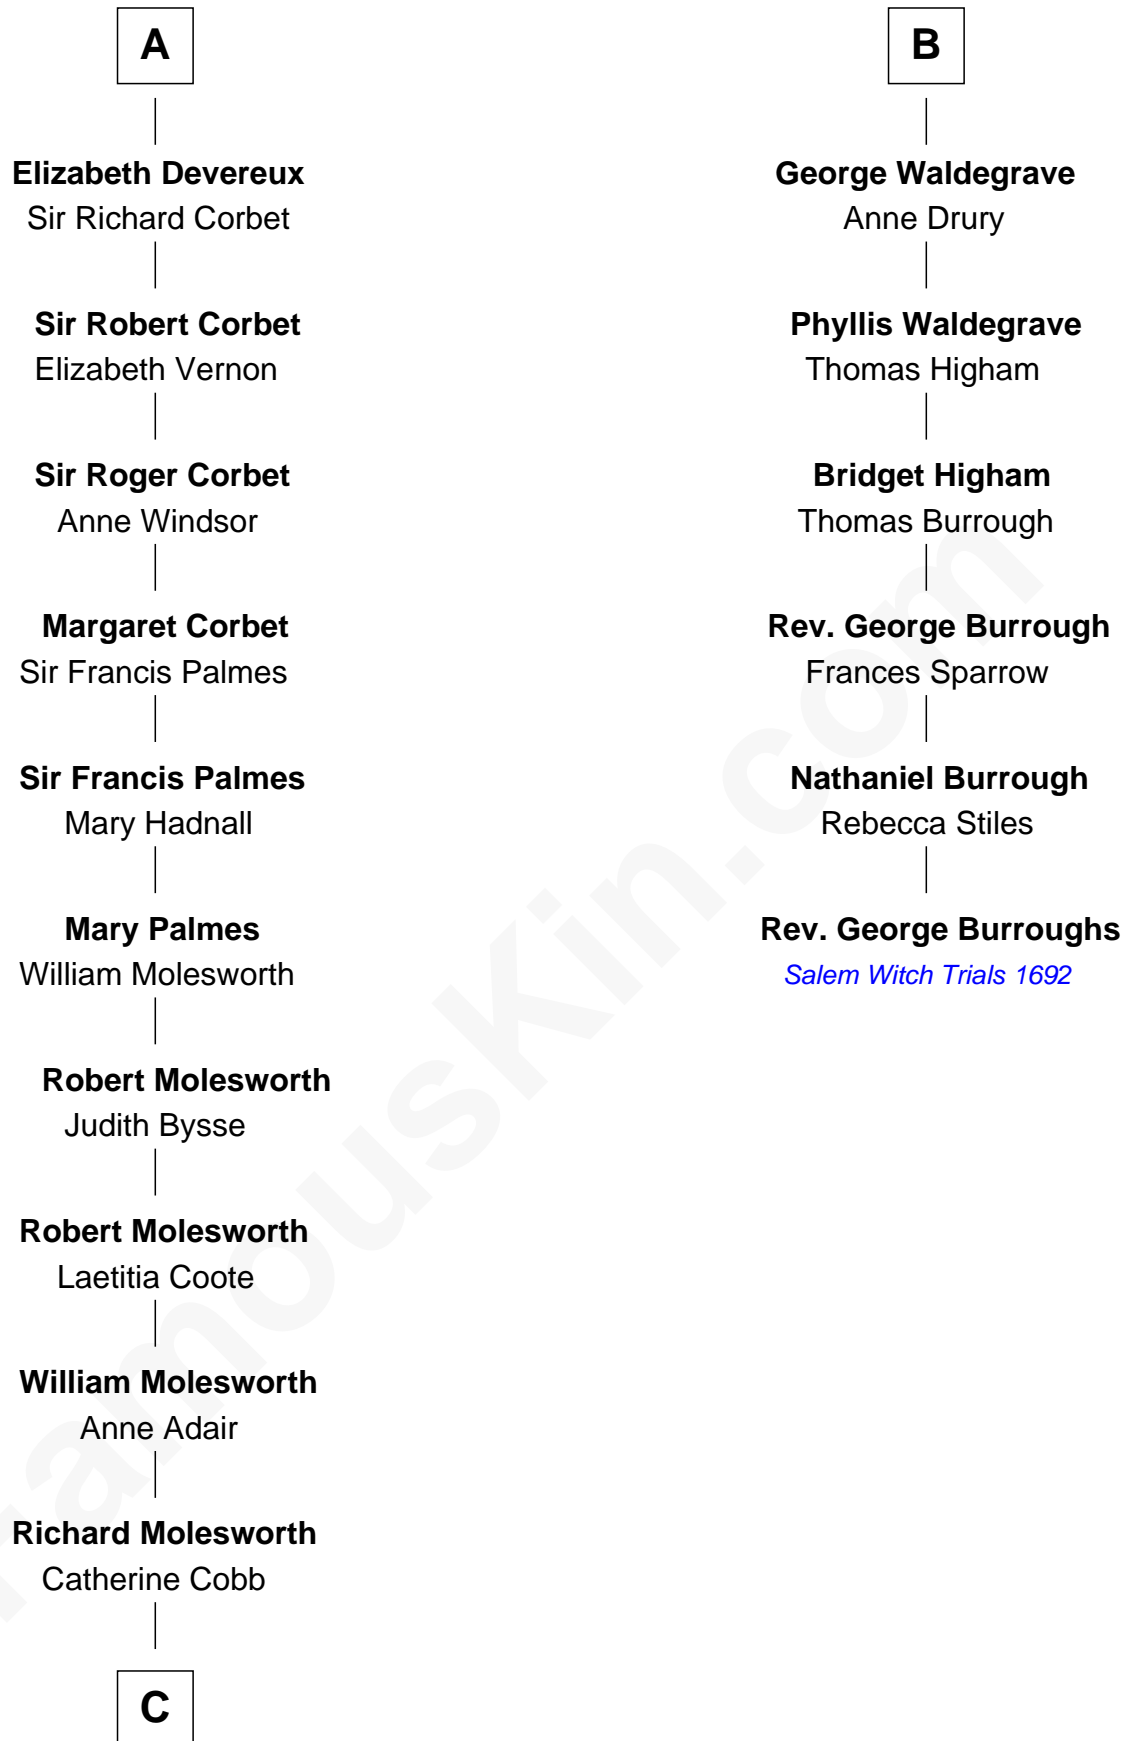

**FamousKin.com**  
**Relationship Chart of**  
**Olivia De Havilland**  
*Movie Actress*

**12th cousin 8 times removed of**  
**Rev. George Burroughs**  
*Executed for Witchcraft, Salem 1692*

**C**

—  
**John Molesworth**

Louise Tomkyns

—  
**Margaret Letitia Molesworth**

Charles Richard De Havilland

—  
**Walter Augustus De Havilland**

Lillian Augusta Ruse

—  
**Olivia De Havilland**

*Movie Actress*

FamousKin.com