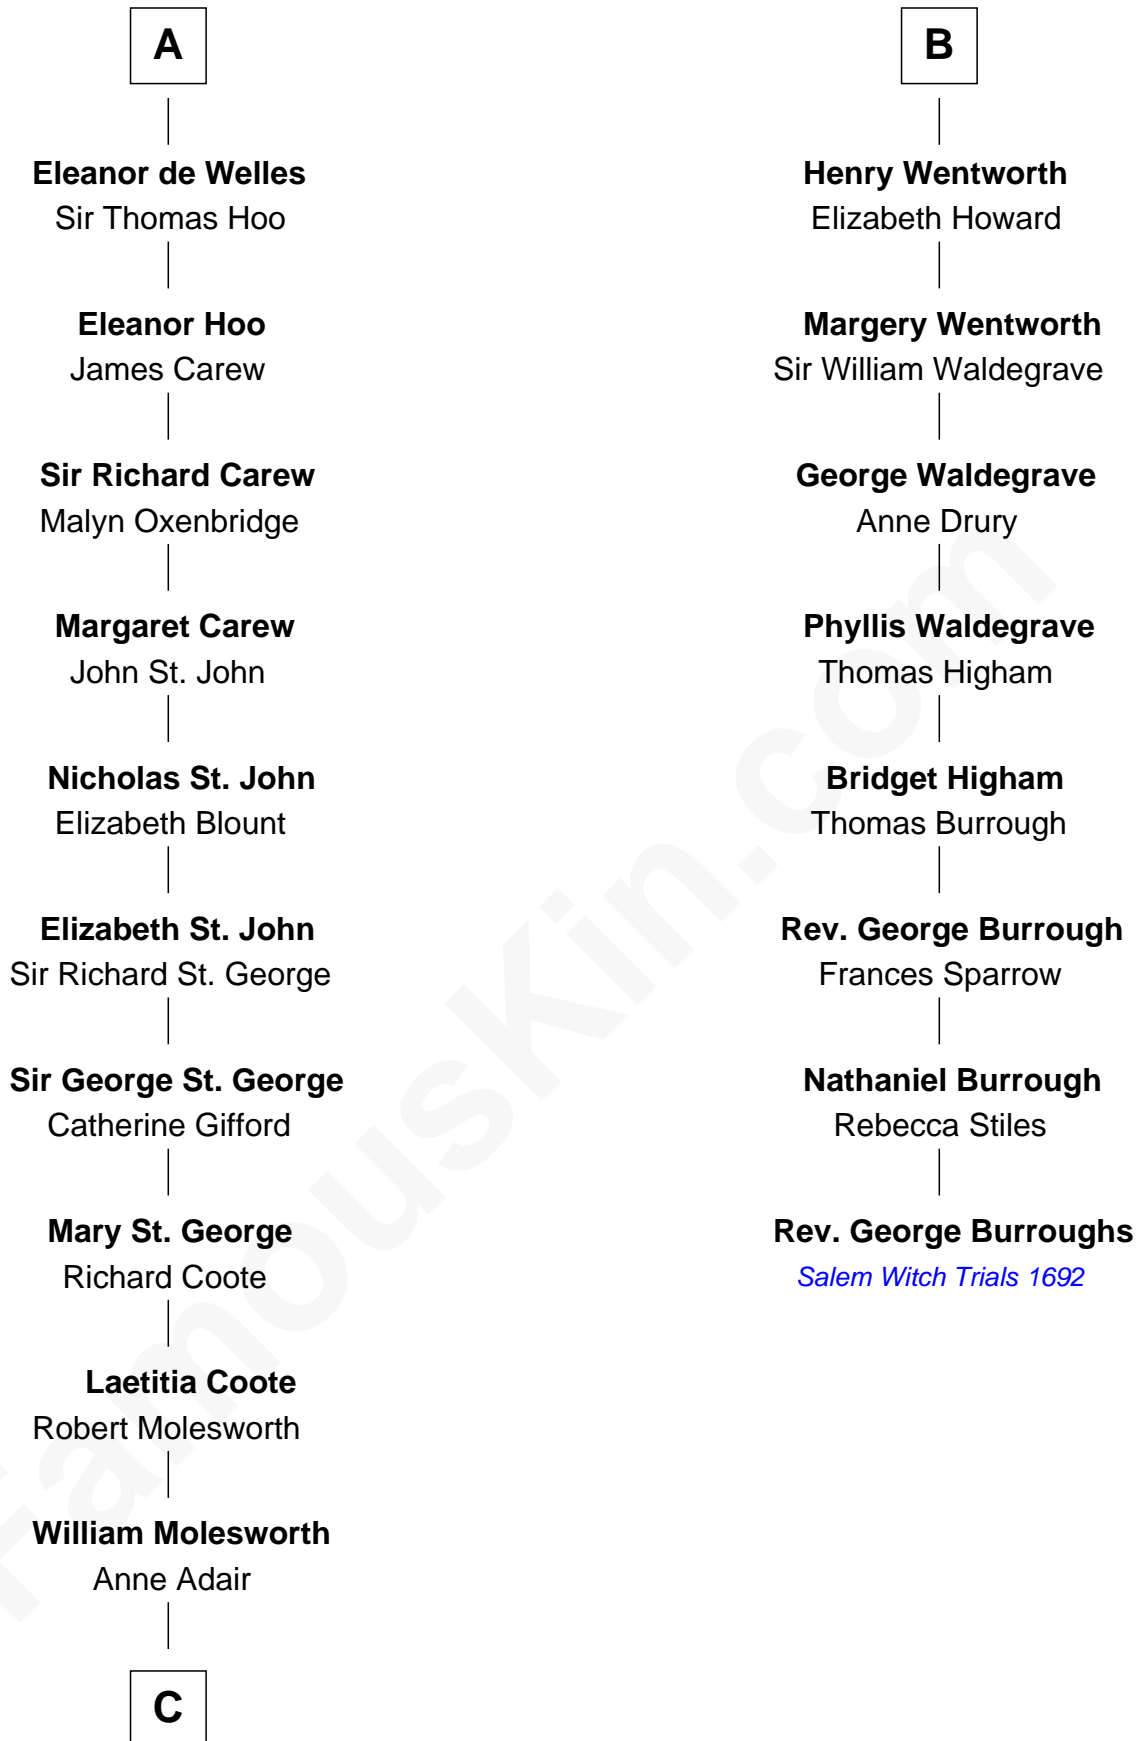

FamousKin.com
Relationship Chart of
Olivia De Havilland
Movie Actress

14th cousin 7 times removed of

Rev. George Burroughs
Executed for Witchcraft, Salem 1692

C

Richard Molesworth

Catherine Cobb

John Molesworth

Louise Tomkyns

Margaret Letitia Molesworth

Charles Richard De Havilland

Walter Augustus De Havilland

Lillian Augusta Ruse

Olivia De Havilland

Movie Actress

FamousKin.com