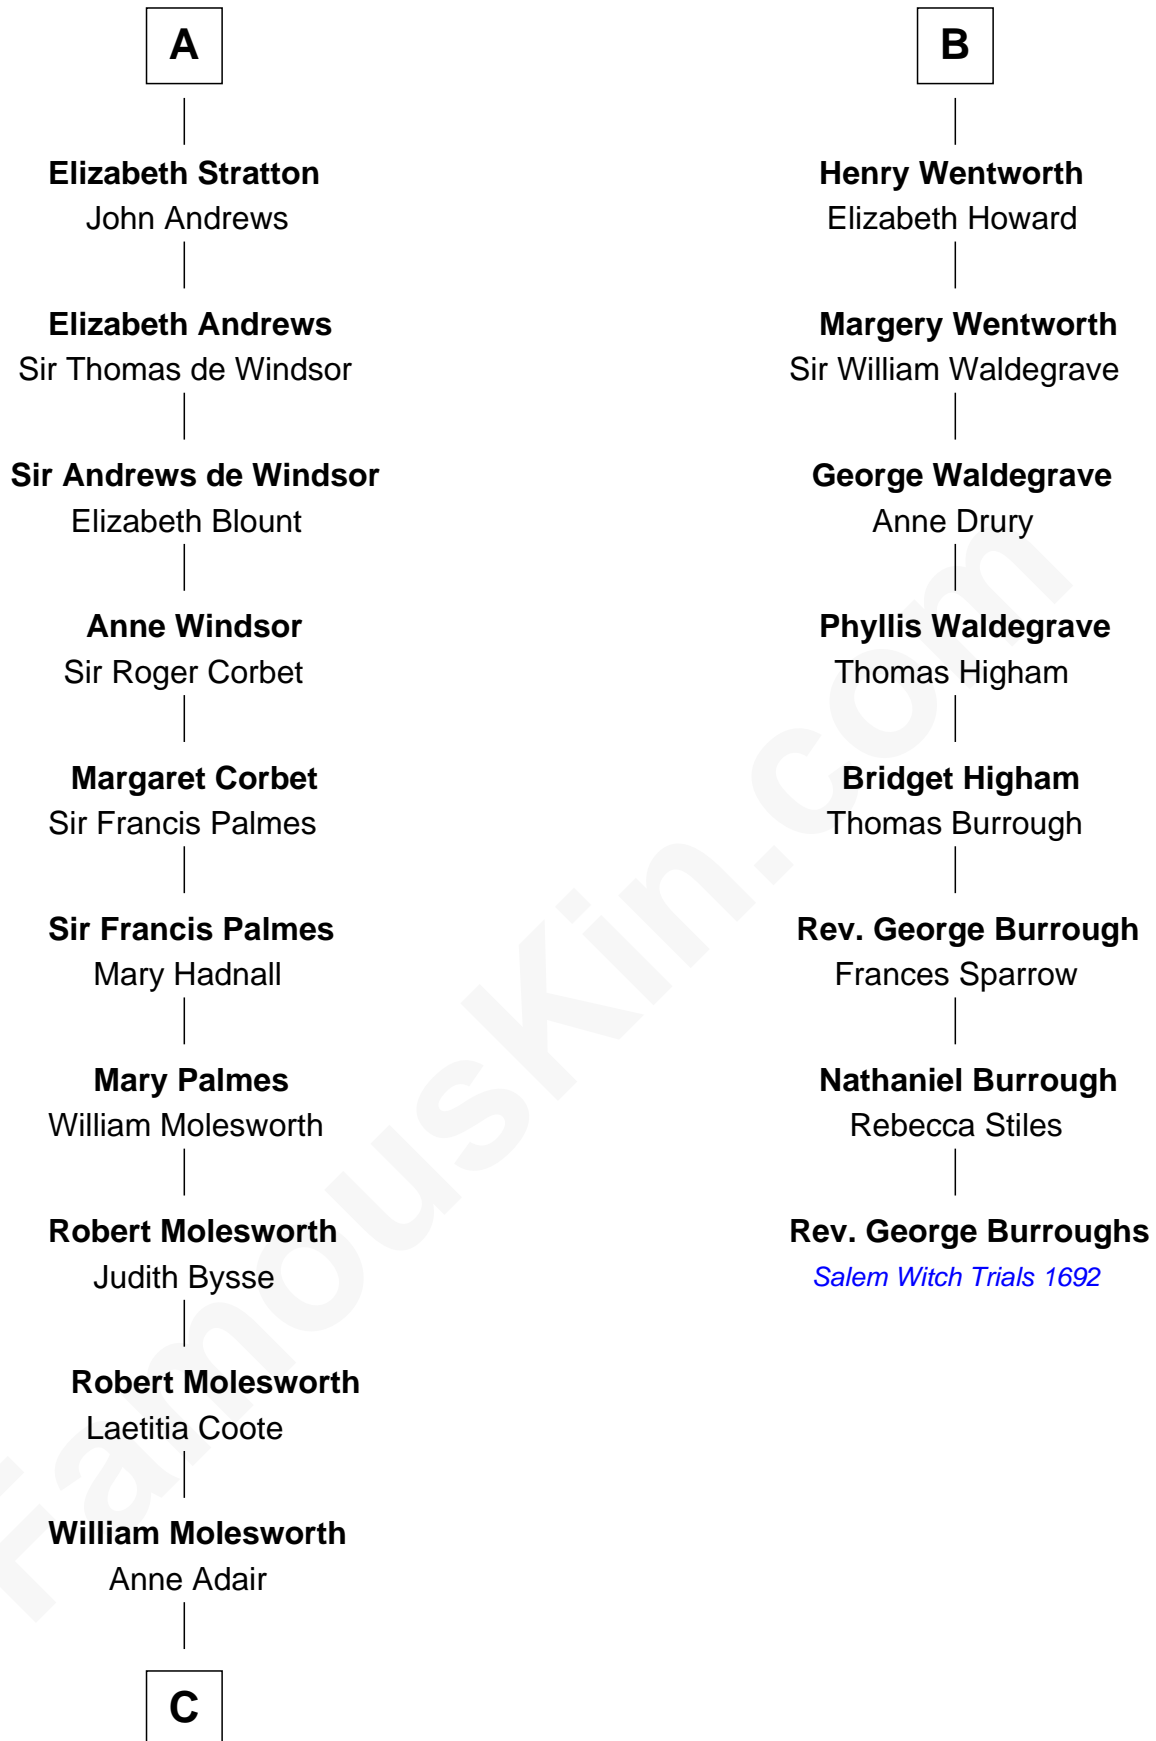

FamousKin.com
Relationship Chart of
Olivia De Havilland
Movie Actress

14th cousin 7 times removed of
Rev. George Burroughs
Executed for Witchcraft, Salem 1692

Sir Philip Basset

Aveline Basset
 Sir Hugh le Despencer

Eleanor le Despencer
 Sir Hugh de Courtenay

Sir Hugh de Courtenay
 Agnes de St. John

Sir Hugh de Courtnay
 Margaret de Bohun

Elizabeth de Courtnay
 Sir Andrew Luttrell

Sir Hugh Luttrell
 Catherine de Beaumont

Elizabeth Luttrell
 John Stratton

A

Aveline Basset
 Sir Hugh le Despencer

Sir Hugh le Despencer
 Isabella de Beauchamp

Sir Philip le Despencer
 Margaret de Goushill

Sir Philip le Despencer
 Joan de Cobham

Sir Philip le Despencer
 Elizabeth - - - - -

Sir Philip le Despencer
 Elizabeth de Tibetot

Margery Despencer
 Sir Roger Wentworth

B

C

Richard Molesworth

Catherine Cobb

John Molesworth

Louise Tomkyns