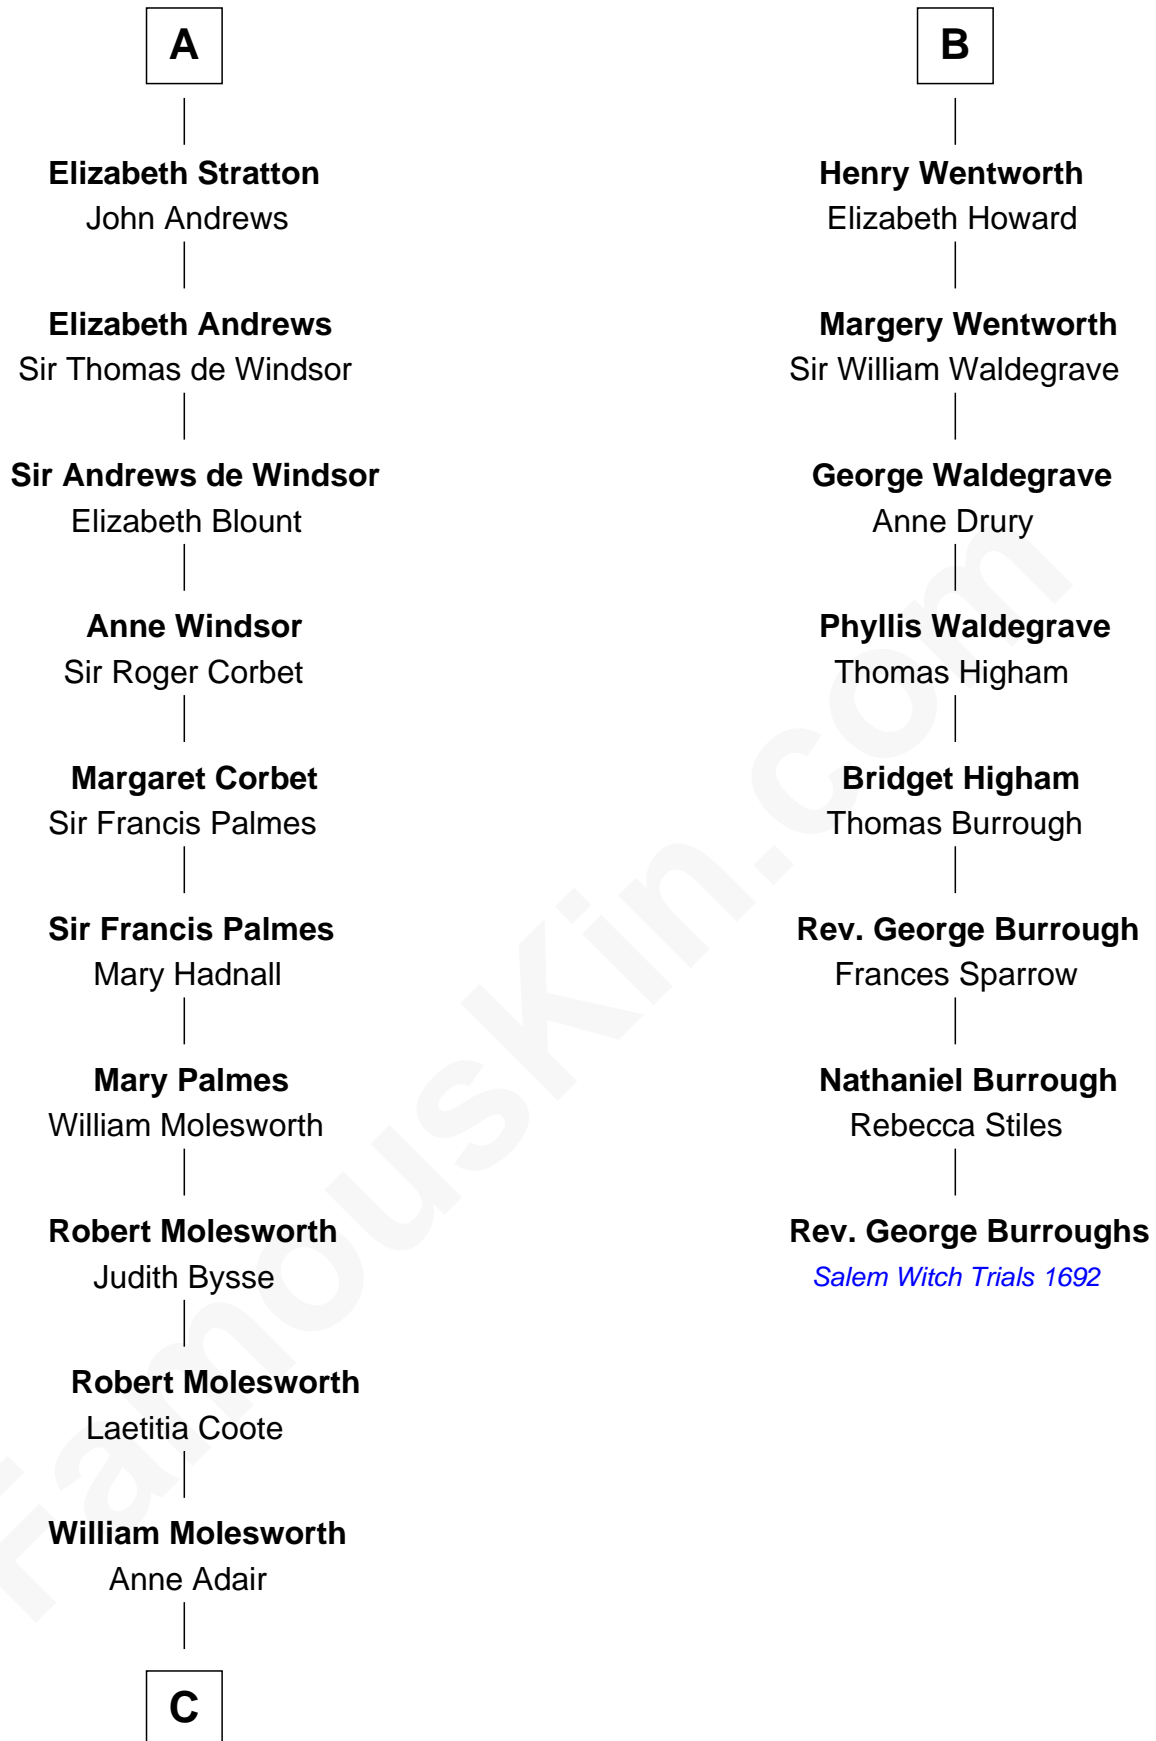

**FamousKin.com**  
**Relationship Chart of**  
**Olivia De Havilland**  
*Movie Actress*

**14th cousin 7 times removed of**  
**Rev. George Burroughs**  
*Executed for Witchcraft, Salem 1692*

**Sir Hugh le Despencer**

-----

**C**

Richard Molesworth

Catherine Cobb

John Molesworth

Louise Tomkyns

Margaret Letitia Molesworth

Charles Richard De Havilland