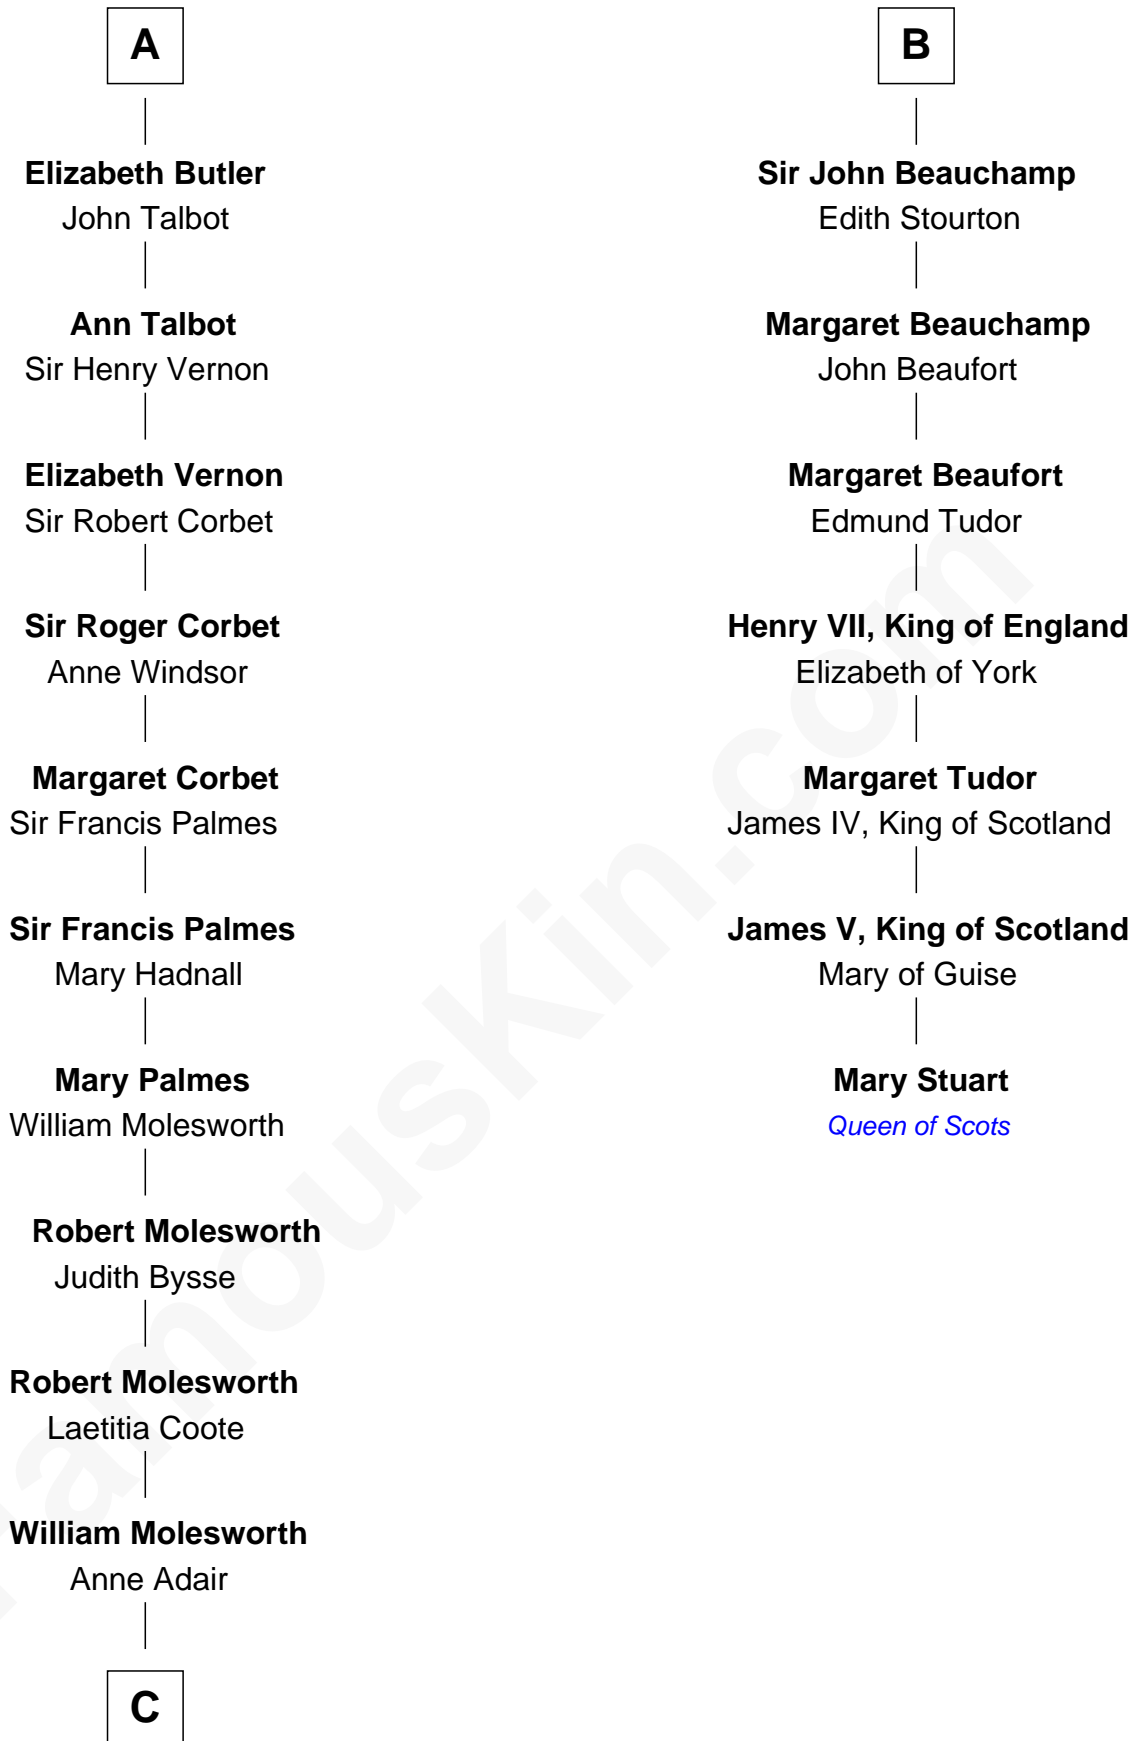

FamousKin.com

Relationship Chart of

Olivia De Havilland

Movie Actress

13th cousin 8 times removed of

Mary Stuart

Queen of Scots

C

Richard Molesworth

Catherine Cobb

John Molesworth

Louise Tomkyns

Margaret Letitia Molesworth

Charles Richard De Havilland

Walter Augustus De Havilland

Lillian Augusta Ruse