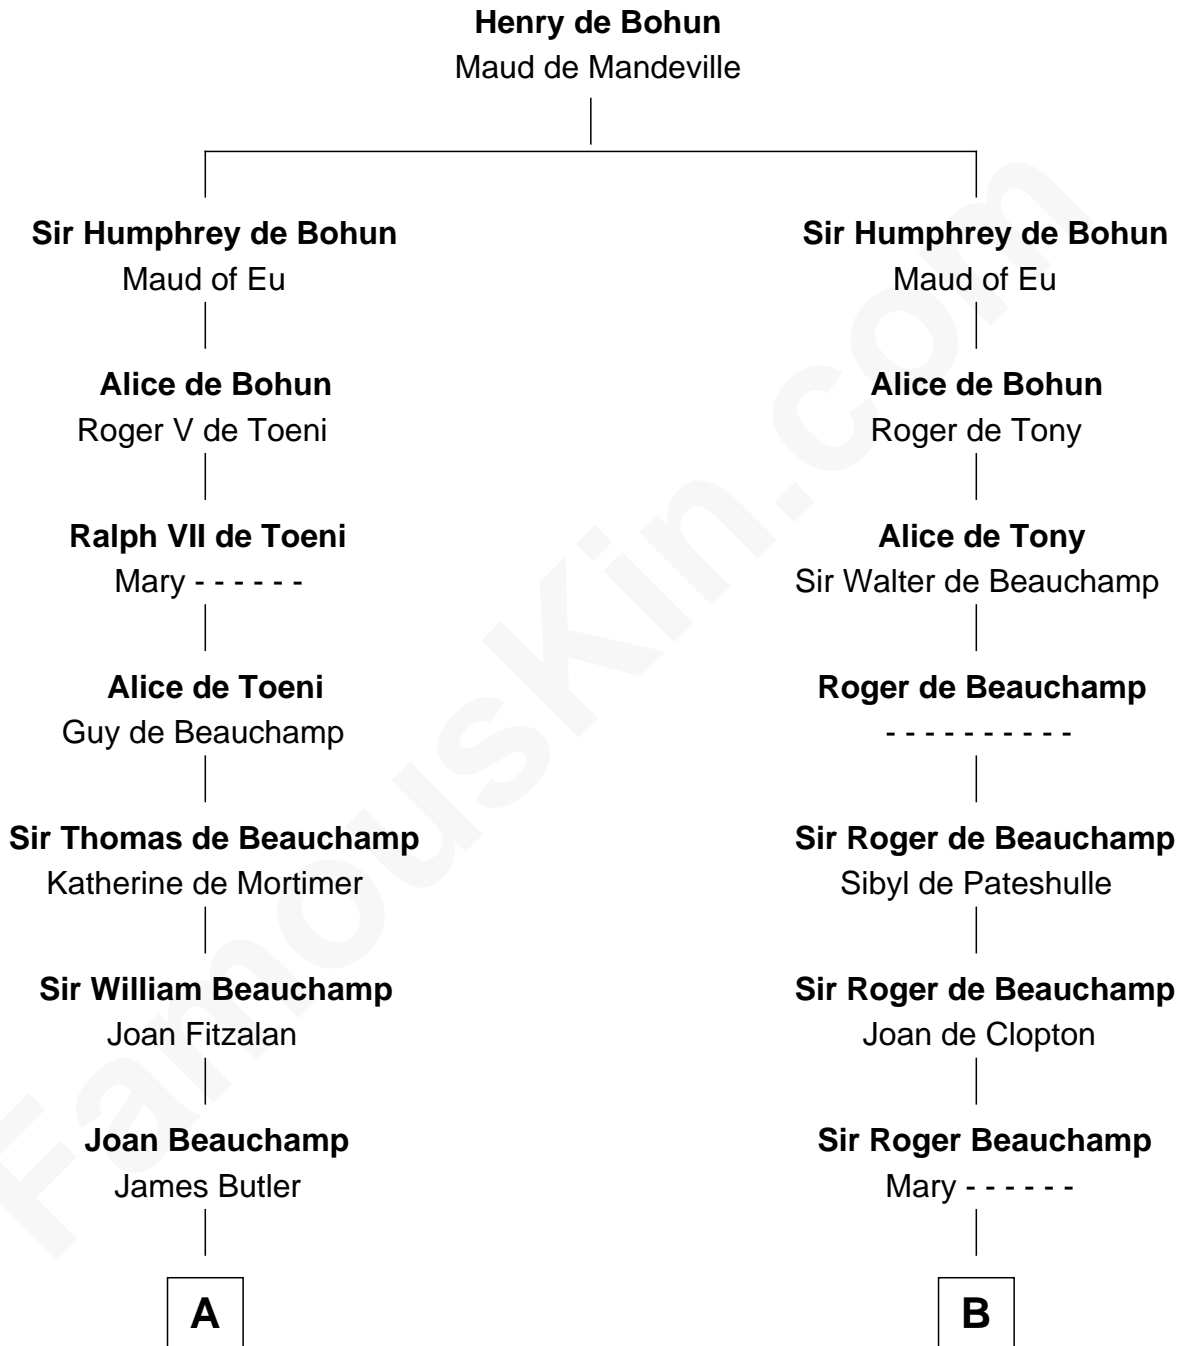

FamousKin.com

Relationship Chart of

Olivia De Havilland

Movie Actress

13th cousin 8 times removed of

Mary Stuart

Queen of Scots

C

Richard Molesworth

Catherine Cobb

John Molesworth

Louise Tomkyns

Margaret Letitia Molesworth

Charles Richard De Havilland

Walter Augustus De Havilland

Lillian Augusta Ruse