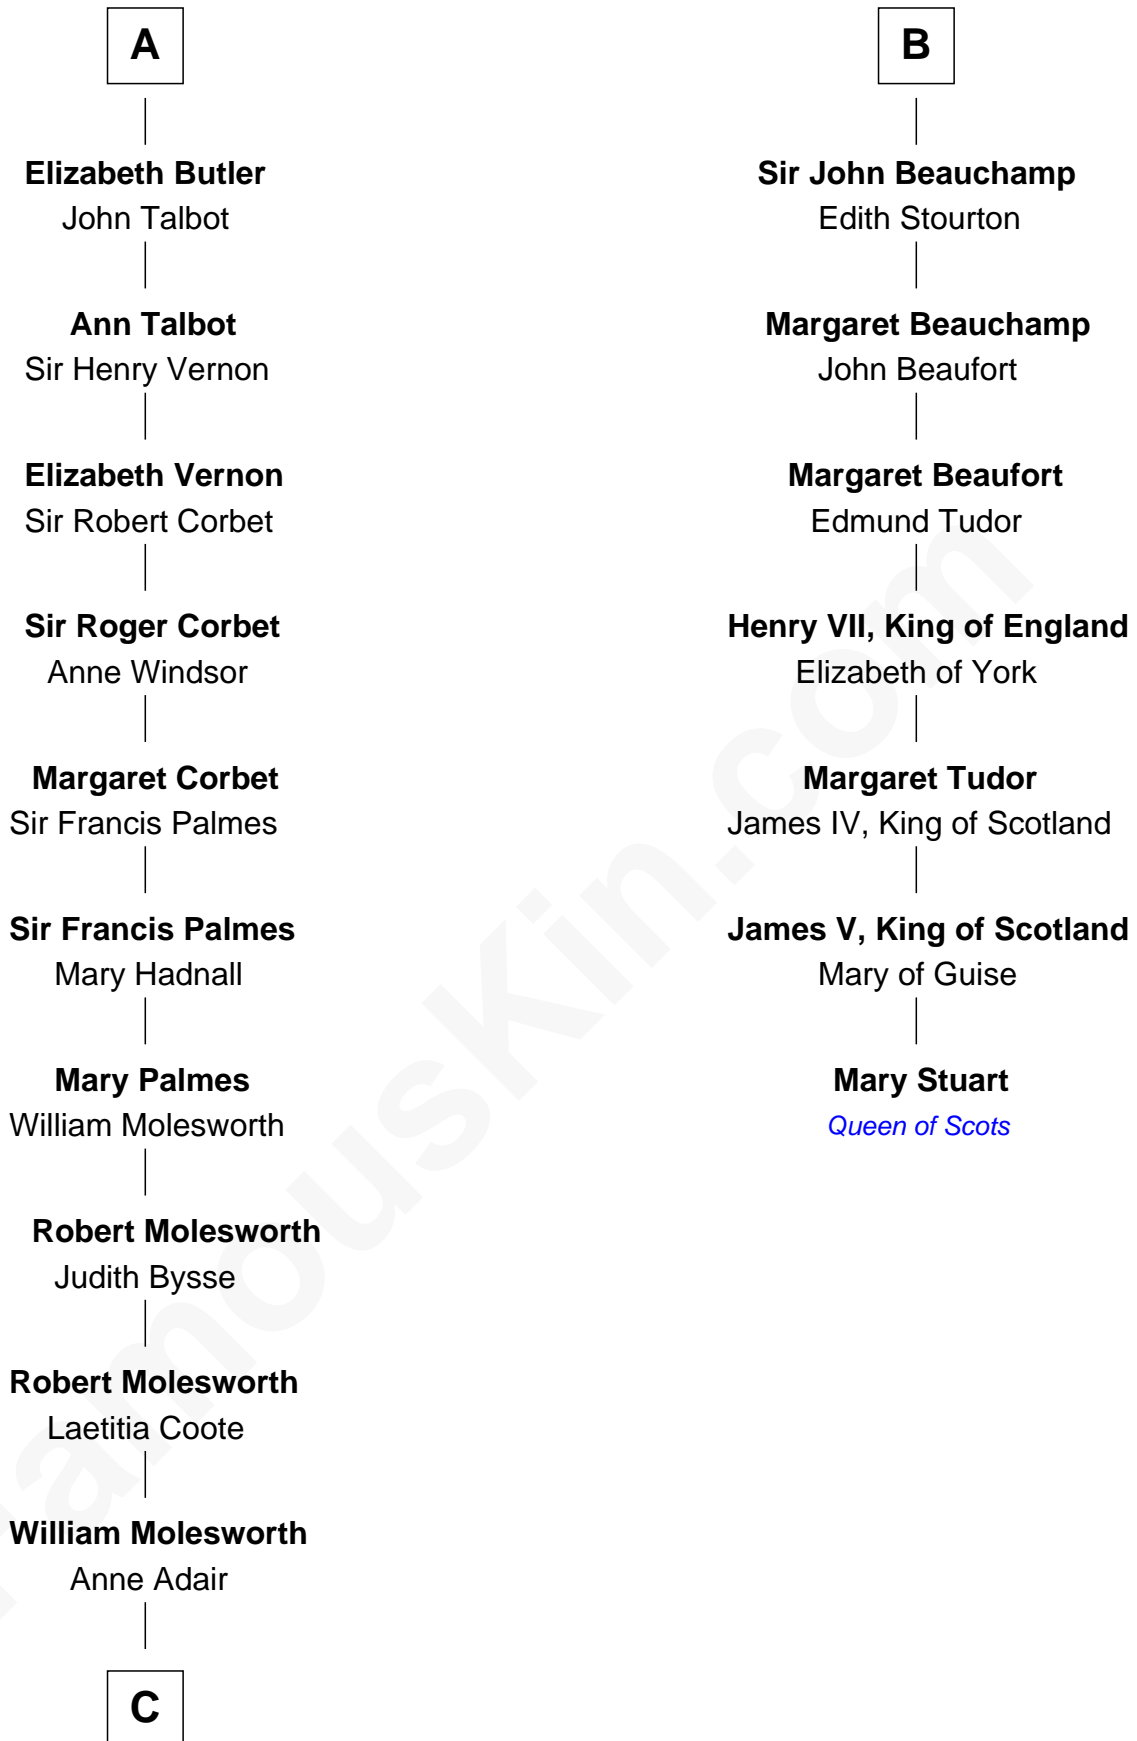

FamousKin.com
Relationship Chart of
Olivia De Havilland
Movie Actress

13th cousin 8 times removed of

Mary Stuart
Queen of Scots

C

Richard Molesworth

Catherine Cobb

John Molesworth

Louise Tomkyns

Margaret Letitia Molesworth

Charles Richard De Havilland

Walter Augustus De Havilland

Lillian Augusta Ruse

Olivia De Havilland

Movie Actress

FamousKin.com