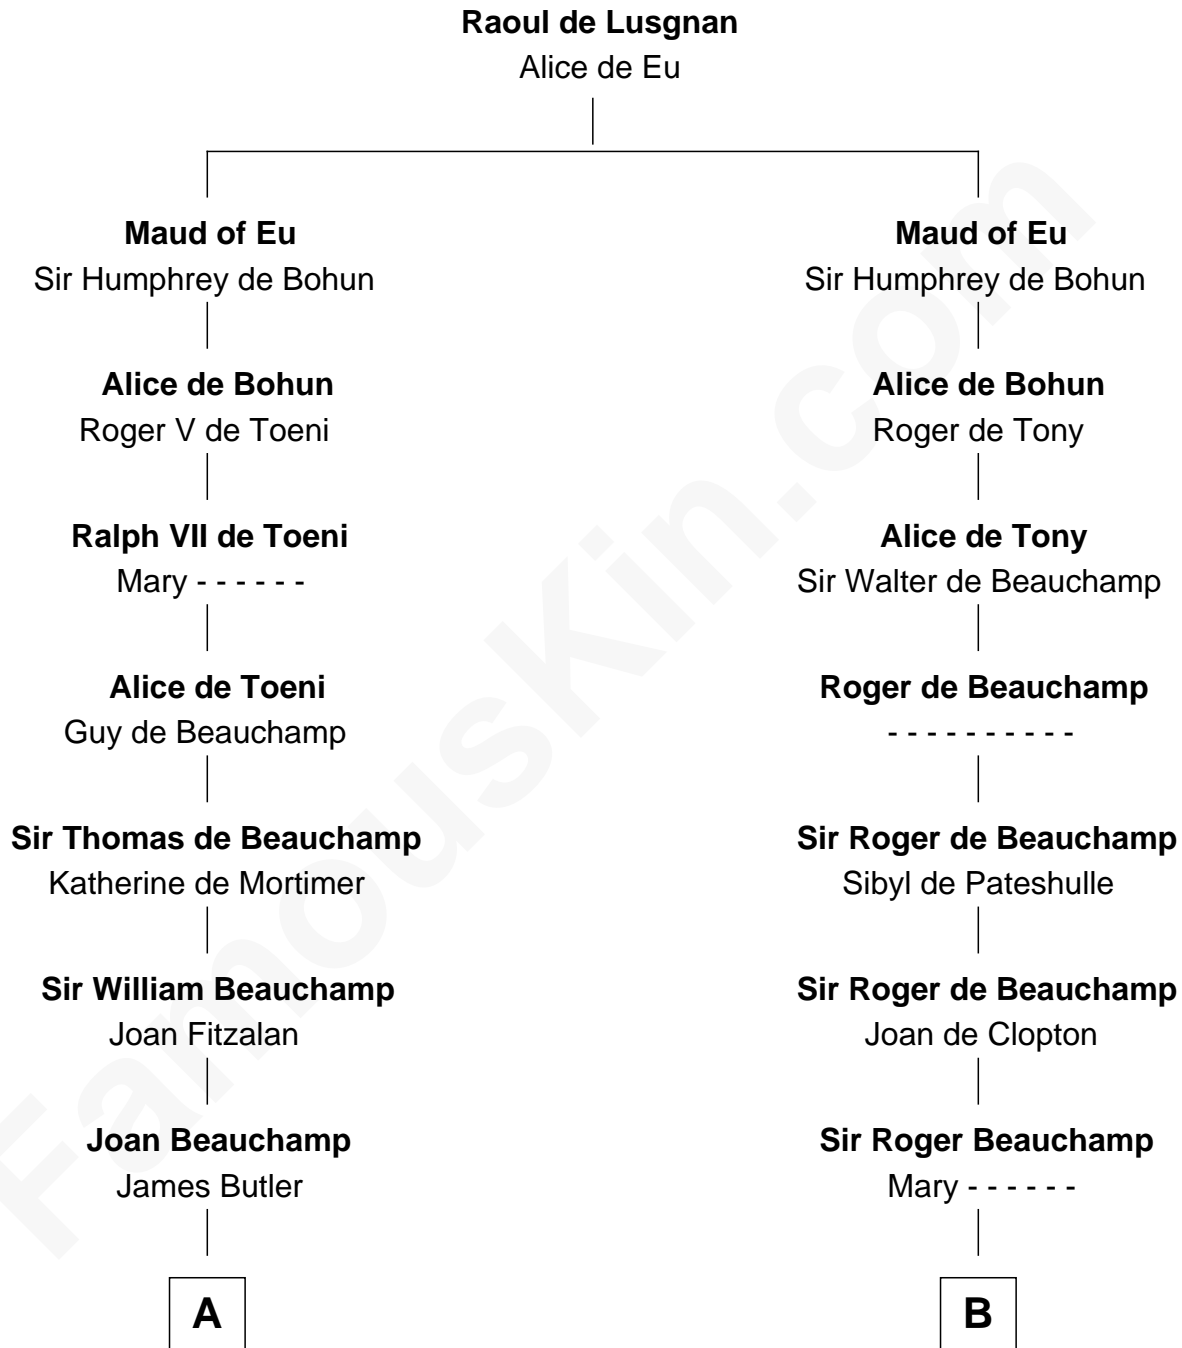

FamousKin.com
Relationship Chart of
Olivia De Havilland
Movie Actress

13th cousin 8 times removed of

Mary Stuart
Queen of Scots

C

Richard Molesworth

Catherine Cobb

John Molesworth

Louise Tomkyns

Margaret Letitia Molesworth

Charles Richard De Havilland

Walter Augustus De Havilland

Lillian Augusta Ruse

Olivia De Havilland

Movie Actress

FamousKin.com