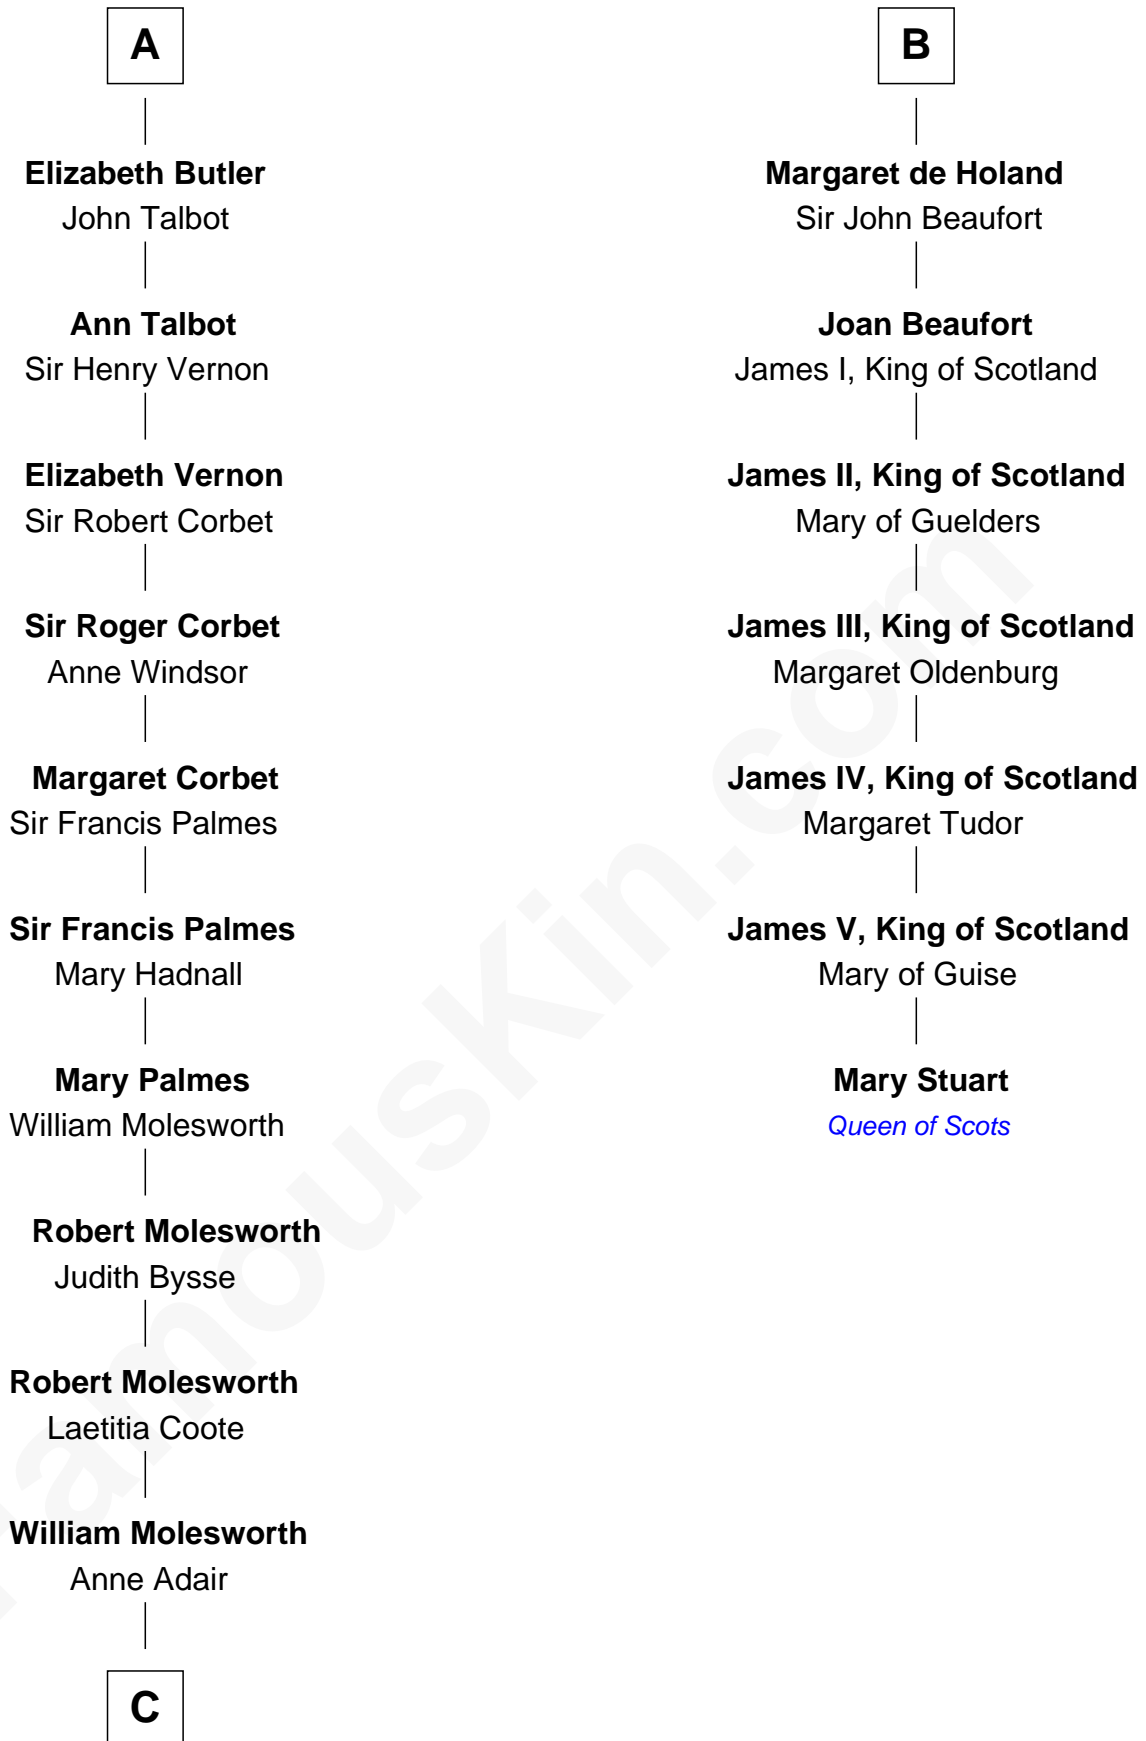

FamousKin.com

Relationship Chart of

Olivia De Havilland

Movie Actress

13th cousin 8 times removed of

Mary Stuart

Queen of Scots

Waleran de Newburgh

Alice de Harcourt

C

Richard Molesworth

Catherine Cobb

John Molesworth

Louise Tomkyns

Margaret Letitia Molesworth

Charles Richard De Havilland