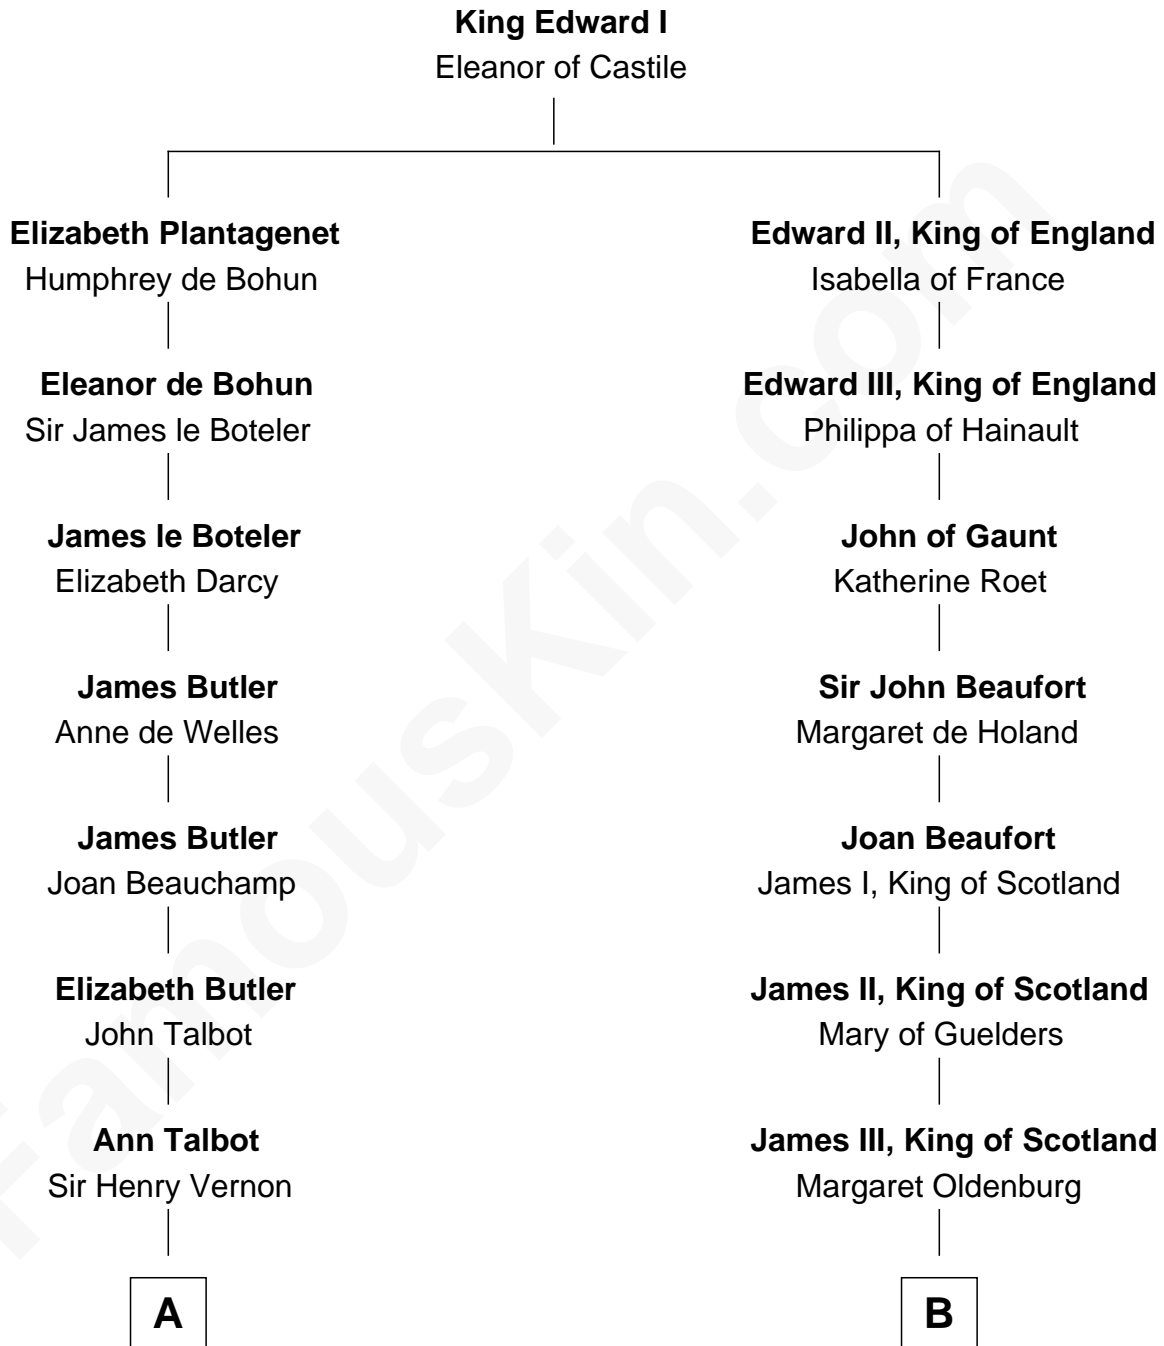

FamousKin.com

Relationship Chart of

Olivia De Havilland

Movie Actress

9th cousin 10 times removed of

Mary Stuart

Queen of Scots

C

Margaret Letitia Molesworth

Charles Richard De Havilland

Walter Augustus De Havilland

Lillian Augusta Ruse

Olivia De Havilland

Movie Actress

FamousKin.com