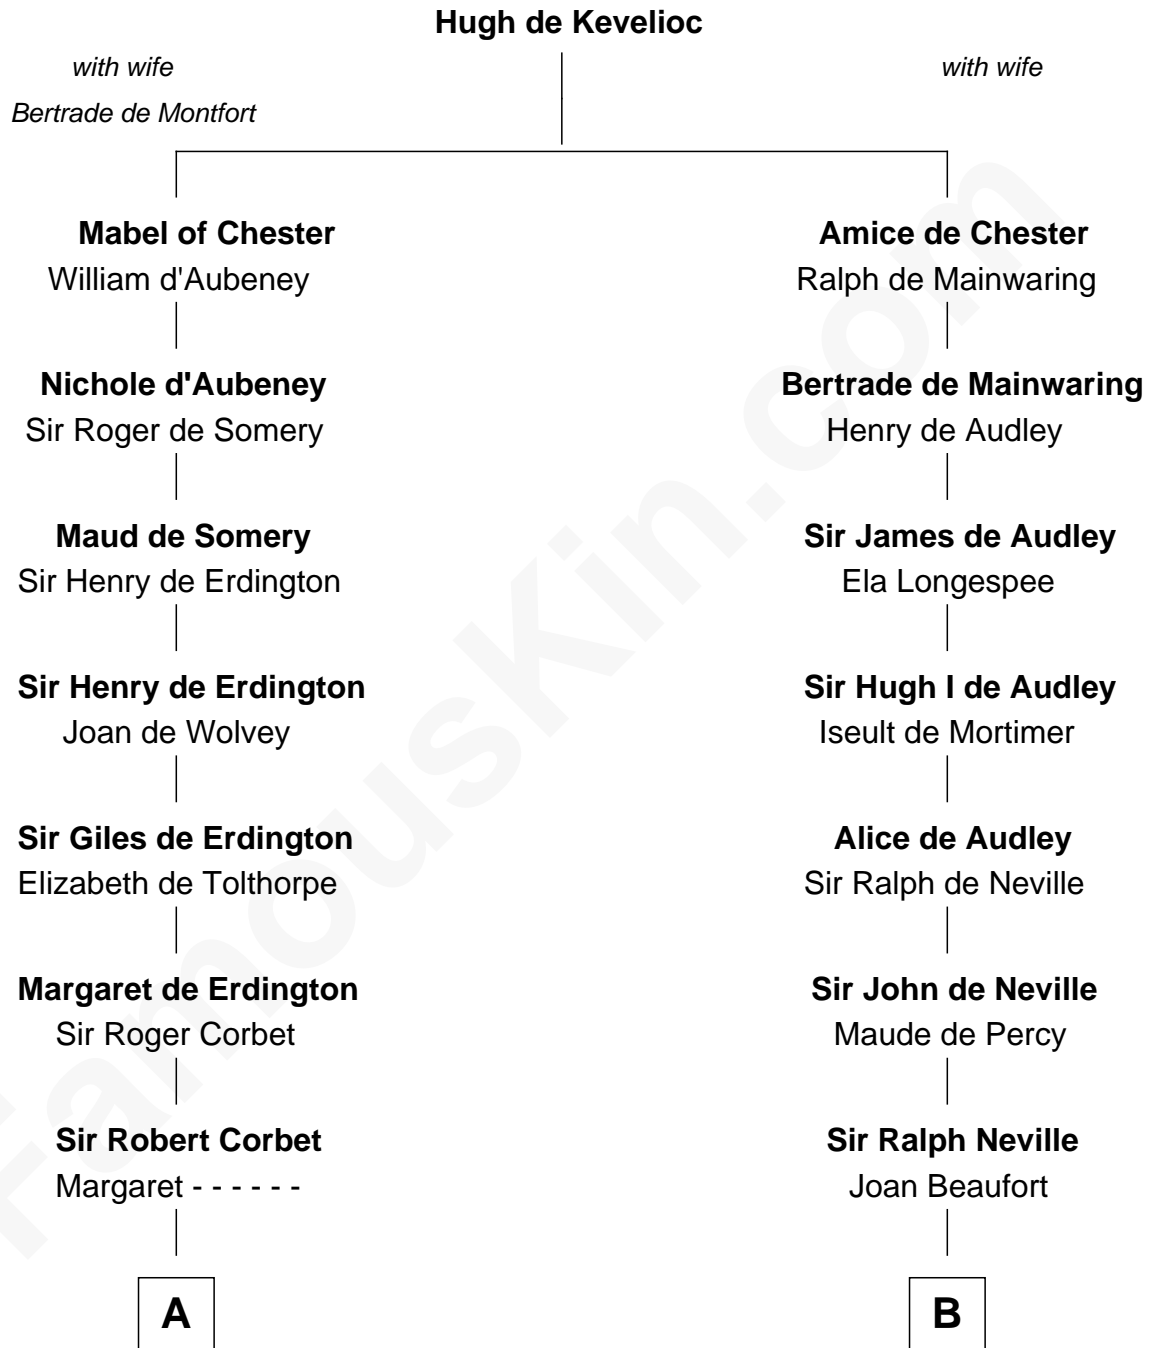

FamousKin.com
Relationship Chart of
Olivia De Havilland
Movie Actress

12th cousin 9 times removed of
Mary Stuart
Queen of Scots

C

Richard Molesworth

Catherine Cobb

John Molesworth

Louise Tomkyns

Margaret Letitia Molesworth

Charles Richard De Havilland

Walter Augustus De Havilland

Lillian Augusta Ruse

Olivia De Havilland

Movie Actress

FamousKin.com